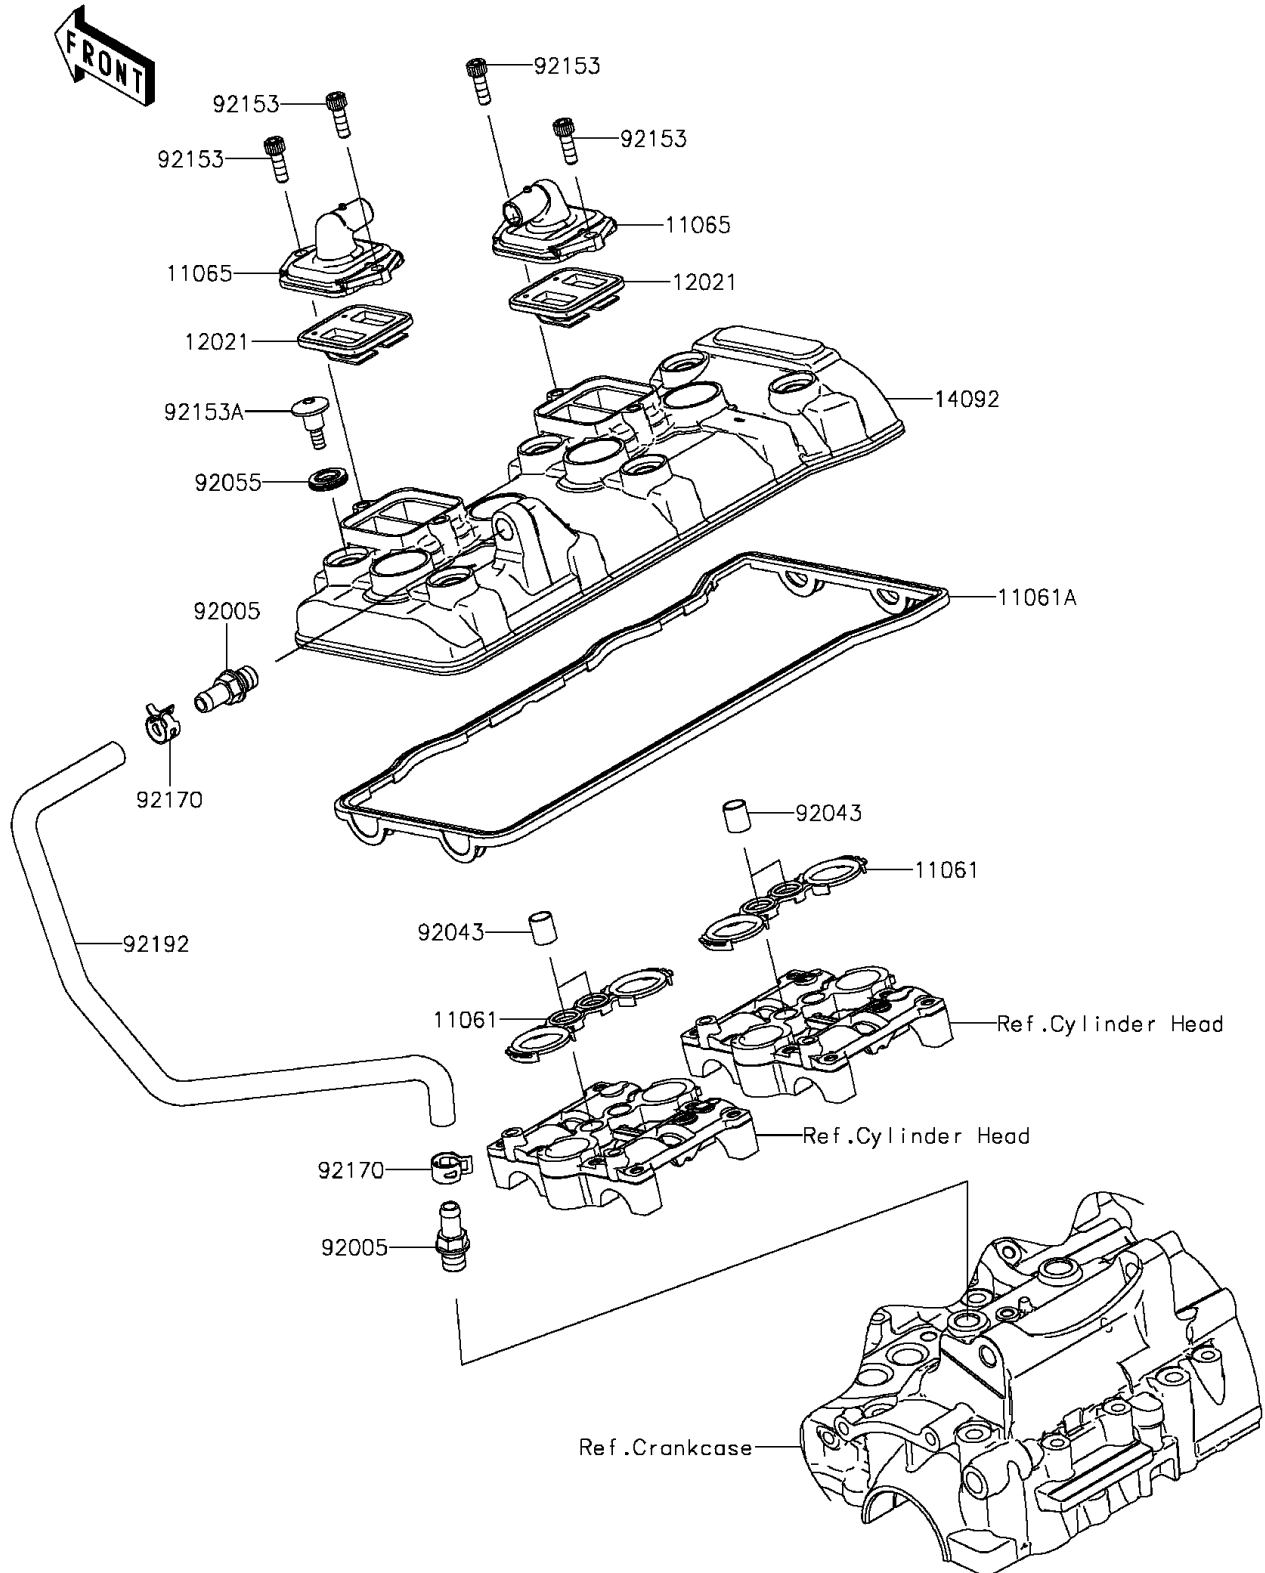

2013 NINJA® ZX™-6R ABS PARTS DIAGRAM

Cylinder Head Cover

E1112

2013 NINJA® ZX™-6R ABS PARTS LIST

Cylinder Head Cover

ITEM NAME	PART NUMBER	QUANTITY
GASKET,PLUG HOLE (Ref # 11061)	11061-0374	1
GASKET,HEAD COVER (Ref # 11061A)	11061-0375	1
CAP,HEAD COVER (Ref # 11065)	11065-0328	1
VALVE-ASSY-REED (Ref # 12021)	12021-0016	1
COVER,HEAD (Ref # 14092)	14092-1084	1
FITTING,BREATHER CONNECTION (Ref # 92005)	92005-0086	1
PIN,10.1X12X14 (Ref # 92043)	92043-4009	1
RING-O (Ref # 92055)	92055-0187	1
BOLT,SOCKET,6X18 (Ref # 92153)	92153-1284	1
BOLT,SOCKET,6X22.5 (Ref # 92153A)	92153-1779	1
CLAMP (Ref # 92170)	92170-1938	1
TUBE,BREATHER CONNECTION (Ref # 92192)	92192-0423	1