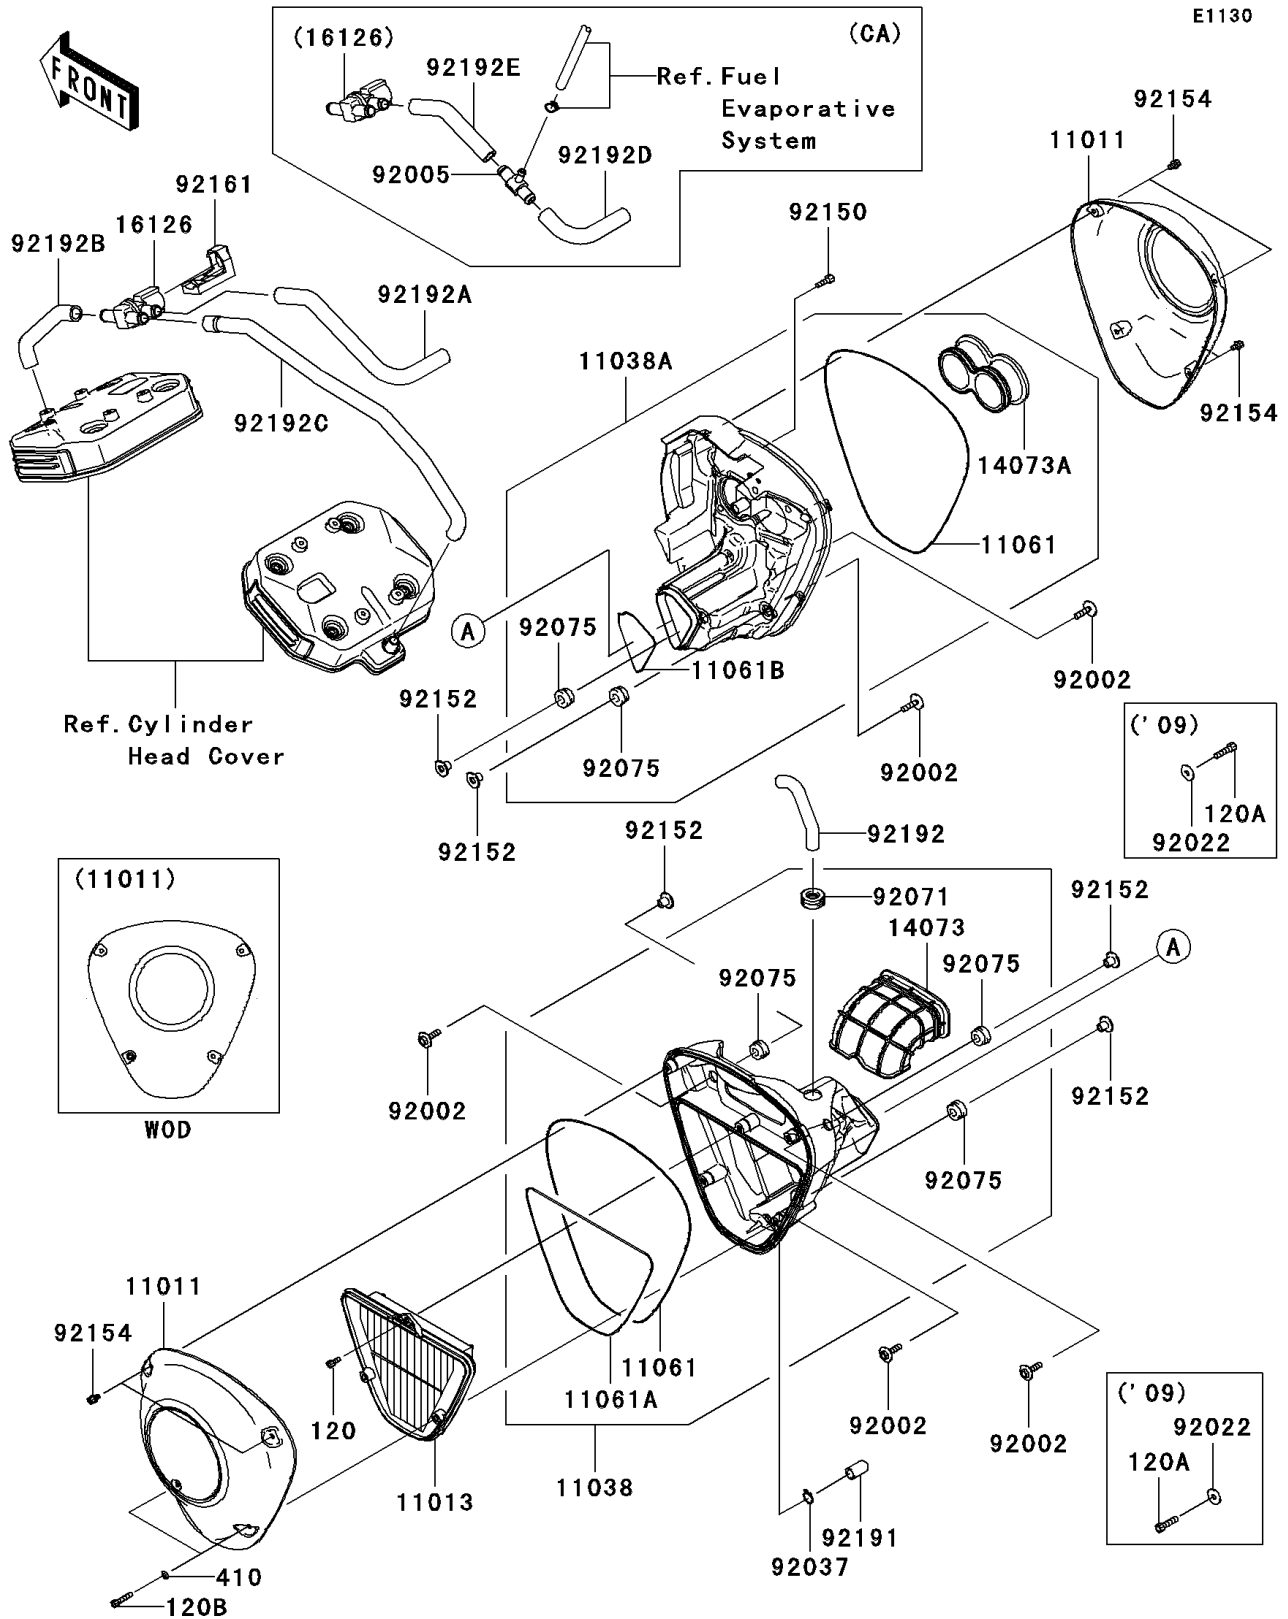

2009 Vulcan® 1700 Classic LT PARTS DIAGRAM

Air Cleaner

2009 Vulcan® 1700 Classic LT PARTS LIST

Air Cleaner

ITEM NAME	PART NUMBER	QUANTITY
BOLT-SOCKET,5X12 (Ref # 120)	120CA0512	1
BOLT-SOCKET,6X25 (Ref # 120A)	120CA0625	1
BOLT-SOCKET,5X25 (Ref # 120B)	120R0525	1
W-PLAIN-S,5MM (Ref # 410)	410S0500	1
CASE-AIR FILTER (Ref # 11011)	11011-0119	1
ELEMENT-AIR FILTER (Ref # 11013)	11013-0031	1
CASE-ASSY-AIR FILTER,LH (Ref # 11038)	11038-0022	1
CASE-ASSY-AIR FILTER,RH (Ref # 11038A)	11038-0023	1
GASKET,3X812 (Ref # 11061)	11061-0346	1
GASKET,3X630 (Ref # 11061A)	11061-0347	1
GASKET,3X222 (Ref # 11061B)	11061-0367	1
DUCT,INTAKE (Ref # 14073)	14073-0202	1
DUCT,THROBO. FUNNEL (Ref # 14073A)	14073-0203	1
VALVE,AIR SWITCHING (Ref # 16126)	16126-1437	1
WASHER,6.5X20X1.6 (Ref # 92022)	92022-1557	1
CLAMP,14.5MM (Ref # 92037)	92037-1900	1
GROMMET,AIR SUCTION VALVE (Ref # 92071)	92071-1249	1
DAMPER,RUBBER (Ref # 92075)	92075-1123	1
BOLT,6X18 (Ref # 92150)	92150-1645	1
COLLAR,6.3X10X12 (Ref # 92152)	92152-0694	1
BOLT,SOCKET,5X10 (Ref # 92154)	92154-0131	1
DAMPER (Ref # 92161)	92161-0309	1
TUBE (Ref # 92191)	92191-1704	1
TUBE,BREATHER (Ref # 92192)	92192-0650	1
TUBE,FR HEAD-ASWV (Ref # 92192B)	92192-0652	1
TUBE,RR HEAD-ASWV (Ref # 92192C)	92192-0653	1
FITTING (Ref # 92005)	92005-0054	1
TUBE,A/C-ASWV (Ref # 92192A)	92192-0651	1
TUBE,ASWV-FITTING (Ref # 92192D)	92192-0654	1

2009 Vulcan® 1700 Classic LT PARTS LIST

Air Cleaner

ITEM NAME	PART NUMBER	QUANTITY
TUBE,FITTING-A/C (Ref # 92192E)	92192-0655	1