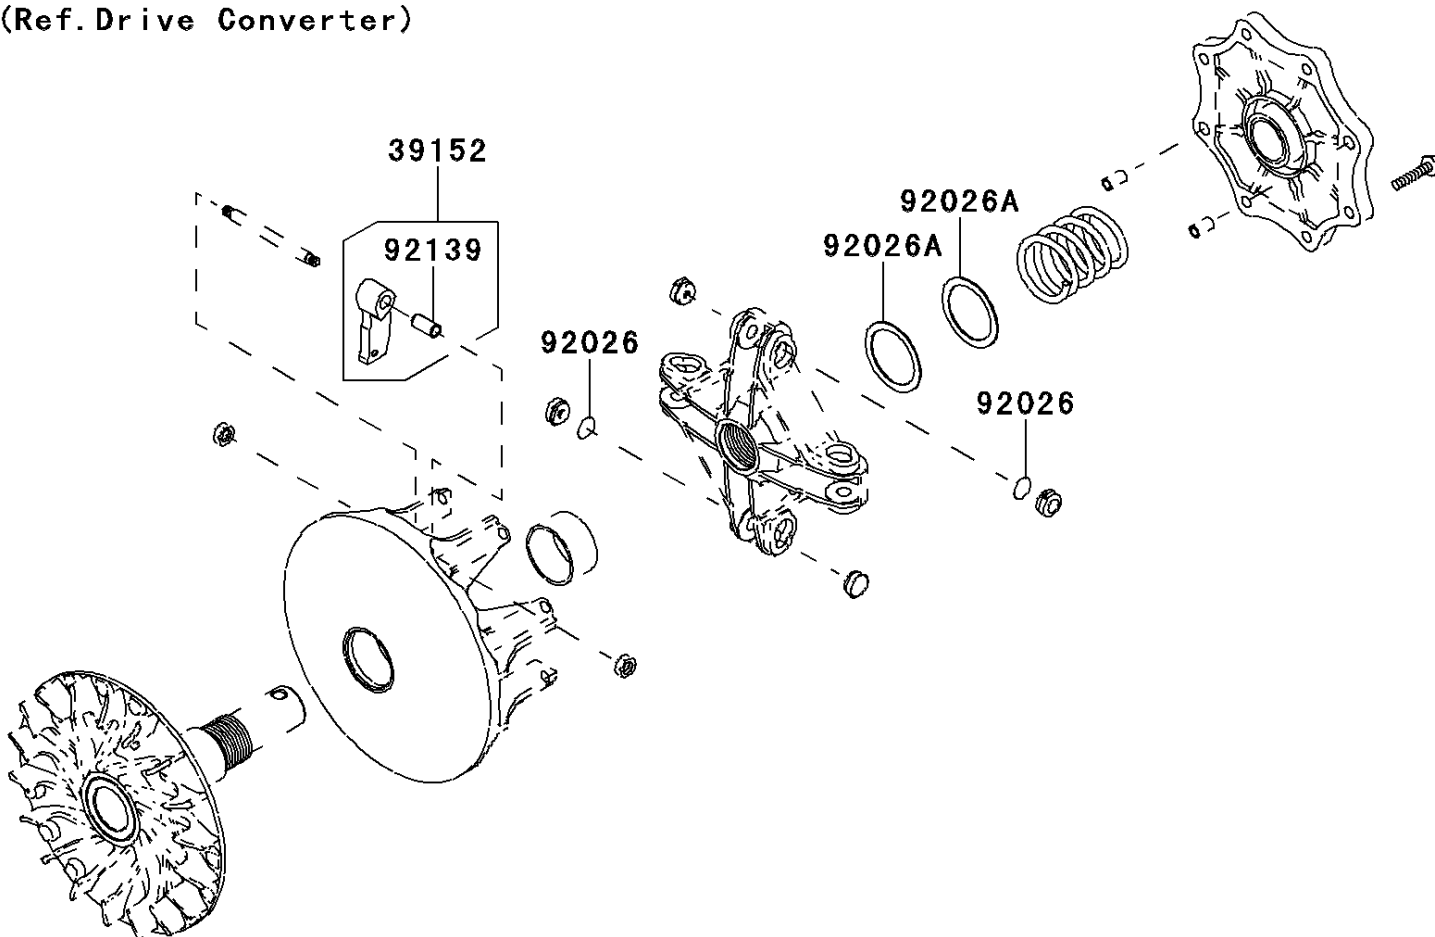

2012 Brute Force® 750 4x4i PARTS DIAGRAM

Optional Parts

F2890

(Ref. Drive Converter)

2012 Brute Force® 750 4x4i PARTS LIST

Optional Parts

ITEM NAME	PART NUMBER	QUANTITY
WEIGHT-RAMP (Ref # 39152)	39152-0091	1
SPACER,T=0.1 (Ref # 92026)	92026-0038	1
SPACER,39X49.5X1.0 (Ref # 92026A)	92026-1603	1
BUSHING (Ref # 92139)	92139-0215	1