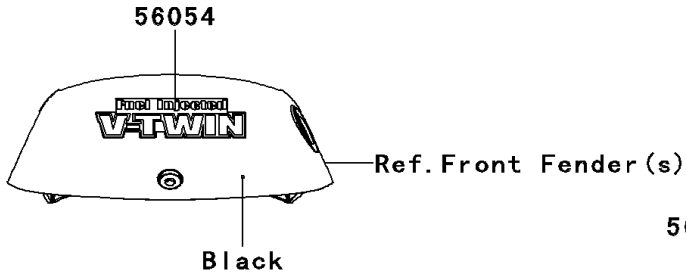

2012 Brute Force® 750 4x4i PARTS DIAGRAM

Decals(Red)(LCF/LCS)

F2861

2012 Brute Force® 750 4x4i PARTS LIST

Decals(Red)(LCF/LCS)

| ITEM NAME | PART NUMBER | QUANTITY |
|---|-------------|----------|
| MARK,FUEL INJECTED V-TWIN (Ref # 56054) | 56054-0229 | 1 |
| MARK,FR FENDER,BRUTE FORCE (Ref # 56054A) | 56054-0754 | 1 |
| MARK,RR FENDER,BRUTE FORCE (Ref # 56054B) | 56054-0755 | 1 |
| MARK,RR FENDER,750 4X4I (Ref # 56054C) | 56054-0759 | 1 |
| PATTERN,SIDE COVER,LH (Ref # 56069) | 56069-1120 | 1 |
| PATTERN,SIDE COVER,RH (Ref # 56069A) | 56069-1121 | 1 |
| MARK,RR FENDER,KAWASAKI (Ref # 56052) | 56052-0928 | 1 |