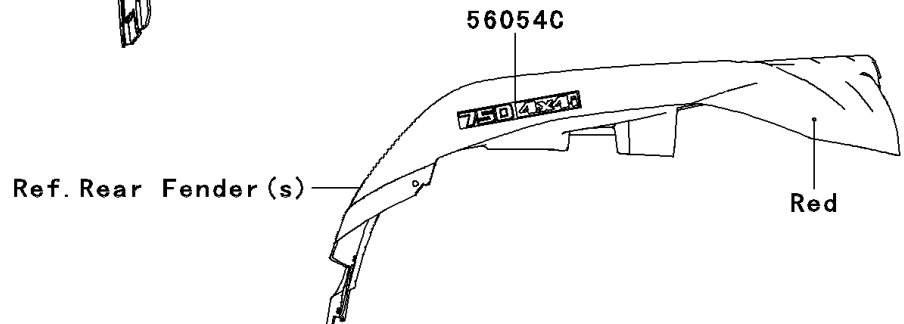

2012 Brute Force® 750 4x4i PARTS DIAGRAM

Decals(Red)(LCF/LCS)

F2861

2012 Brute Force® 750 4x4i PARTS LIST

Decals(Red)(LCF/LCS)

| ITEM NAME | PART NUMBER | QUANTITY |
|---|-------------|----------|
| MARK,FUEL INJECTED V-TWIN (Ref # 56054) | 56054-0229 | 1 |
| MARK,FR FENDER,BRUTE FORCE (Ref # 56054A) | 56054-0754 | 1 |
| MARK,RR FENDER,BRUTE FORCE (Ref # 56054B) | 56054-0755 | 1 |
| MARK,RR FENDER,750 4X4I (Ref # 56054C) | 56054-0759 | 1 |
| PATTERN,SIDE COVER,LH (Ref # 56069) | 56069-1120 | 1 |
| PATTERN,SIDE COVER,RH (Ref # 56069A) | 56069-1121 | 1 |
| MARK,RR FENDER,KAWASAKI (Ref # 56052) | 56052-0928 | 1 |