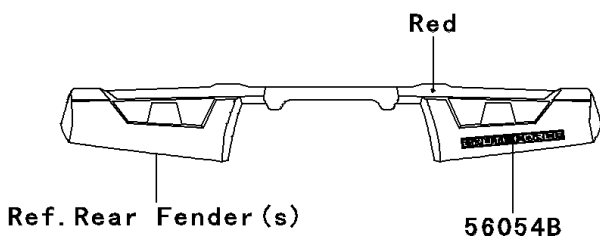

2012 Brute Force® 750 4x4i PARTS DIAGRAM

Decals(Red)(LCF/LCS)

F2861

2012 Brute Force® 750 4x4i PARTS LIST

Decals(Red)(LCF/LCS)

| ITEM NAME | PART NUMBER | QUANTITY |
|---|-------------|----------|
| MARK,FUEL INJECTED V-TWIN (Ref # 56054) | 56054-0229 | 1 |
| MARK,FR FENDER,BRUTE FORCE (Ref # 56054A) | 56054-0754 | 1 |
| MARK,RR FENDER,BRUTE FORCE (Ref # 56054B) | 56054-0755 | 1 |
| MARK,RR FENDER,750 4X4I (Ref # 56054C) | 56054-0759 | 1 |
| PATTERN,SIDE COVER,LH (Ref # 56069) | 56069-1120 | 1 |
| PATTERN,SIDE COVER,RH (Ref # 56069A) | 56069-1121 | 1 |
| MARK,RR FENDER,KAWASAKI (Ref # 56052) | 56052-0928 | 1 |