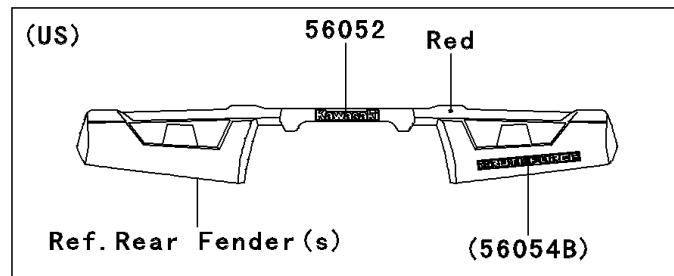

2012 Brute Force® 750 4x4i PARTS DIAGRAM

Decals(Red)(LCF/LCS)

F2861

2012 Brute Force® 750 4x4i PARTS LIST

Decals(Red)(LCF/LCS)

| ITEM NAME | PART NUMBER | QUANTITY |
|---|-------------|----------|
| MARK,FUEL INJECTED V-TWIN (Ref # 56054) | 56054-0229 | 1 |
| MARK,FR FENDER,BRUTE FORCE (Ref # 56054A) | 56054-0754 | 1 |
| MARK,RR FENDER,BRUTE FORCE (Ref # 56054B) | 56054-0755 | 1 |
| MARK,RR FENDER,750 4X4I (Ref # 56054C) | 56054-0759 | 1 |
| PATTERN,SIDE COVER,LH (Ref # 56069) | 56069-1120 | 1 |
| PATTERN,SIDE COVER,RH (Ref # 56069A) | 56069-1121 | 1 |
| MARK,RR FENDER,KAWASAKI (Ref # 56052) | 56052-0928 | 1 |