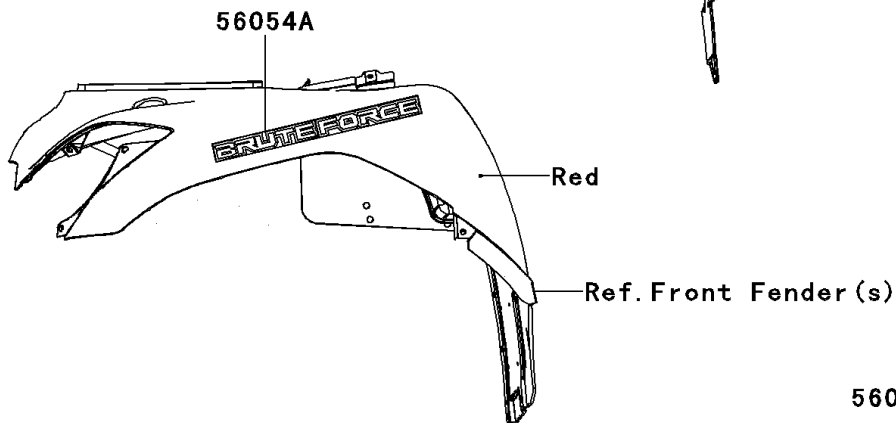

2012 Brute Force® 750 4x4i PARTS DIAGRAM

Decals(Red)(LCF/LCS)

F2861

2012 Brute Force® 750 4x4i PARTS LIST

Decals(Red)(LCF/LCS)

| ITEM NAME | PART NUMBER | QUANTITY |
|---|-------------|----------|
| MARK,FUEL INJECTED V-TWIN (Ref # 56054) | 56054-0229 | 1 |
| MARK,FR FENDER,BRUTE FORCE (Ref # 56054A) | 56054-0754 | 1 |
| MARK,RR FENDER,BRUTE FORCE (Ref # 56054B) | 56054-0755 | 1 |
| MARK,RR FENDER,750 4X4I (Ref # 56054C) | 56054-0759 | 1 |
| PATTERN,SIDE COVER,LH (Ref # 56069) | 56069-1120 | 1 |
| PATTERN,SIDE COVER,RH (Ref # 56069A) | 56069-1121 | 1 |
| MARK,RR FENDER,KAWASAKI (Ref # 56052) | 56052-0928 | 1 |