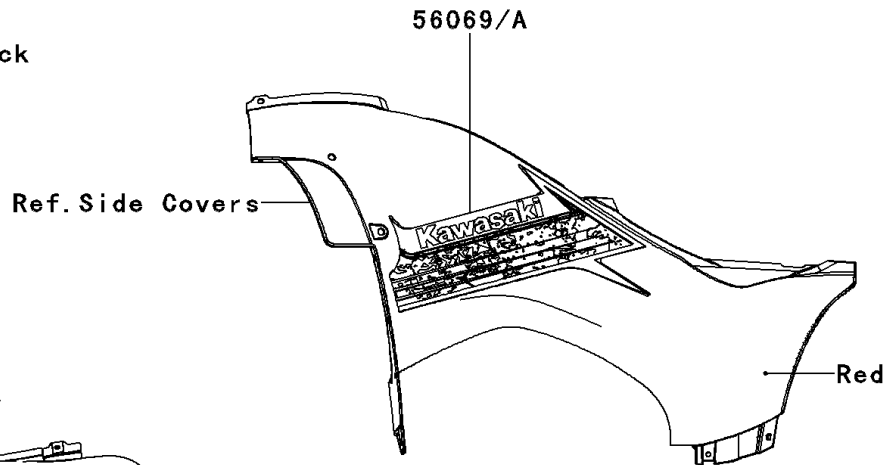

2012 Brute Force® 750 4x4i PARTS DIAGRAM

Decals(Red)(LCF/LCS)

F2861

2012 Brute Force® 750 4x4i PARTS LIST

Decals(Red)(LCF/LCS)

| ITEM NAME | PART NUMBER | QUANTITY |
|---|-------------|----------|
| MARK,FUEL INJECTED V-TWIN (Ref # 56054) | 56054-0229 | 1 |
| MARK,FR FENDER,BRUTE FORCE (Ref # 56054A) | 56054-0754 | 1 |
| MARK,RR FENDER,BRUTE FORCE (Ref # 56054B) | 56054-0755 | 1 |
| MARK,RR FENDER,750 4X4I (Ref # 56054C) | 56054-0759 | 1 |
| PATTERN,SIDE COVER,LH (Ref # 56069) | 56069-1120 | 1 |
| PATTERN,SIDE COVER,RH (Ref # 56069A) | 56069-1121 | 1 |
| MARK,RR FENDER,KAWASAKI (Ref # 56052) | 56052-0928 | 1 |