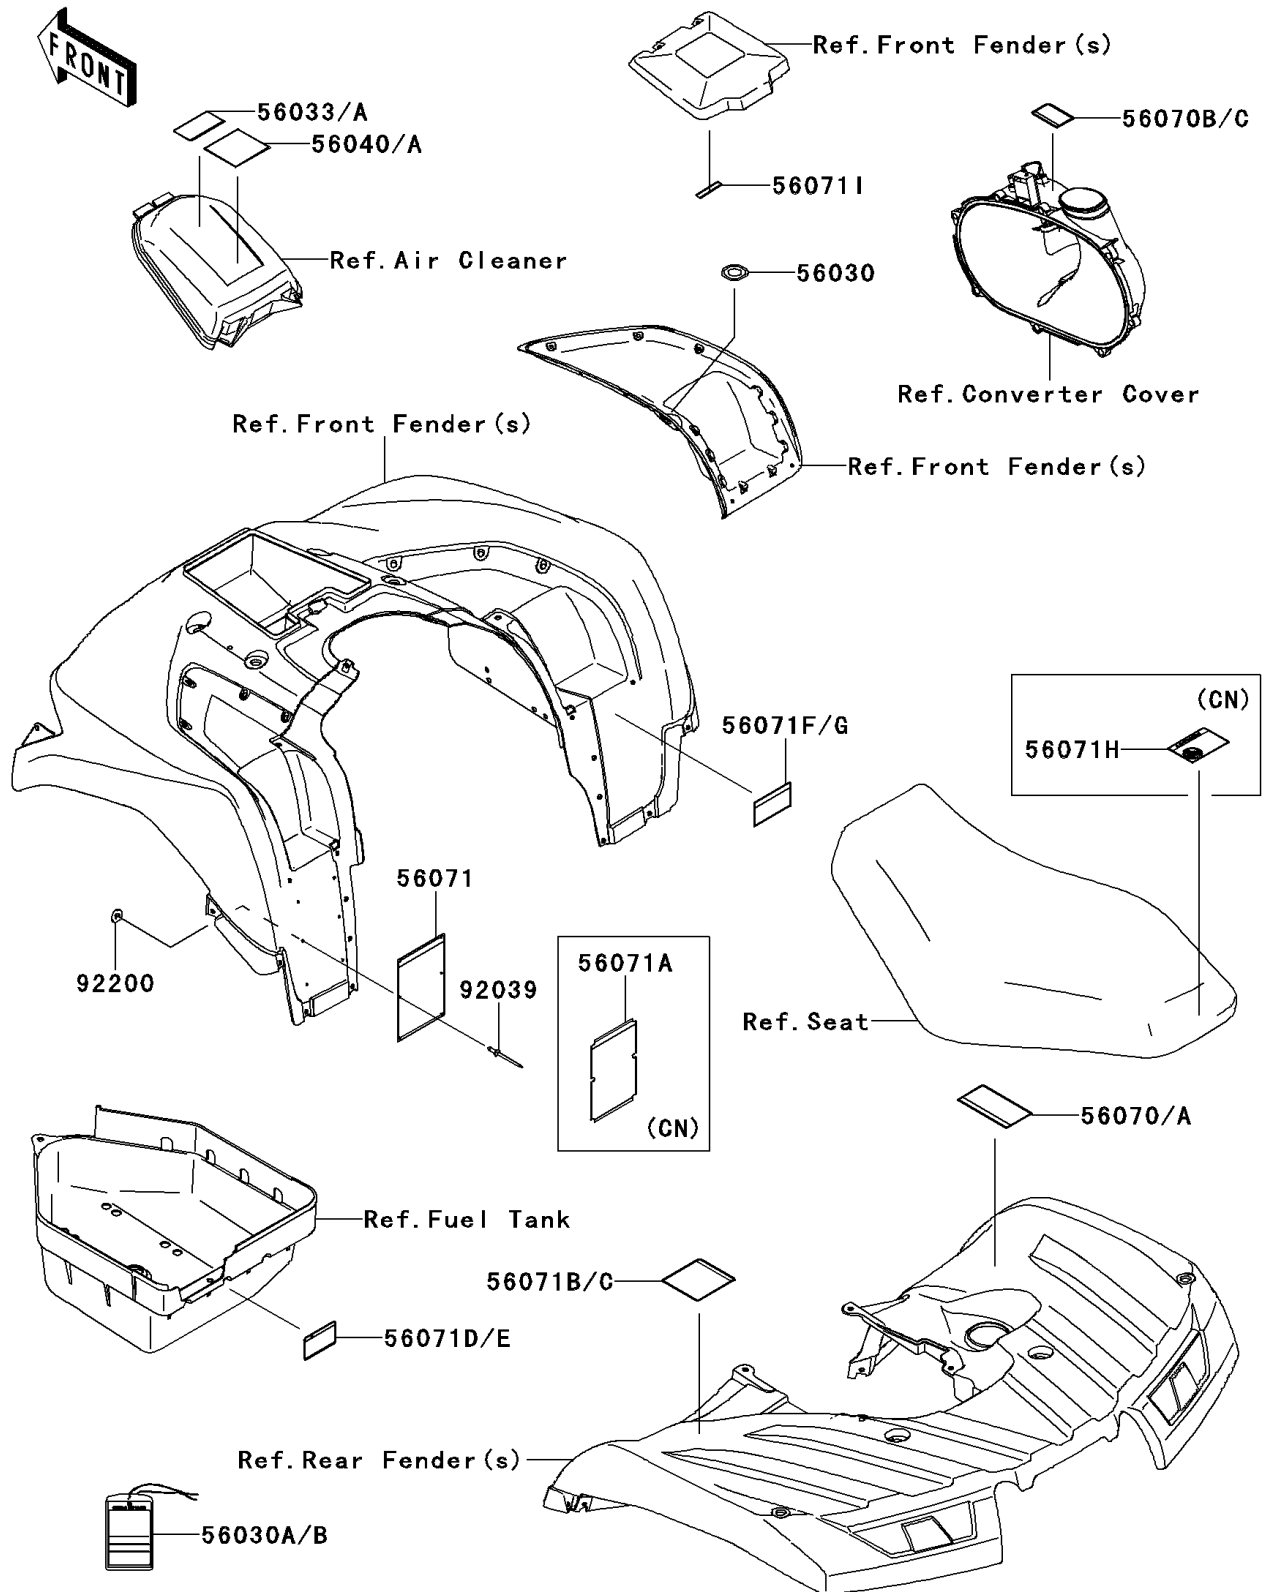

## 2012 Brute Force® 750 4x4i PARTS DIAGRAM

Labels

F2860

## 2012 Brute Force® 750 4x4i PARTS LIST

Labels

ITEM NAME	PART NUMBER	QUANTITY
LABEL,IGNITION SWITCH (Ref # 56030)	56030-0018	1
LABEL,HANGTAG (Ref # 56030A)	56030-0194	1
LABEL-MANUAL,AIR CLEANER (Ref # 56033)	56033-0064	1
LABEL-WARNING,UNDER 16 (Ref # 56040)	56040-1276	1
LABEL-WARNING,DRIVE BELT (Ref # 56070)	56070-0038	1
LABEL-WARNING,CVT COVER (Ref # 56070B)	56070-1269	1
LABEL-WARNING,SERIOUS INJURY (Ref # 56071)	56071-0057	1
LABEL-WARNING,TIRE&MAX LOAD (Ref # 56071B)	56071-0073	1
LABEL-WARNING,TOWING (Ref # 56071D)	56071-0079	1
LABEL-WARNING,SHIFT LEVER (Ref # 56071F)	56071-0090	1
LABEL-WARNING,STORAGE (Ref # 56071I)	56071-0199	1
RIVET,3.2X8 (Ref # 92039)	92039-3763	1
WASHER,3.5X8X1 (Ref # 92200)	92200-1251	1
LABEL,HANGTAG,FRN (Ref # 56030B)	56030-0197	1
LABEL-MANUAL,AIR CLEANER,FRN (Ref # 56033A)	56033-0308	1
LABEL-WARNING,AGE,FRN (Ref # 56040A)	56040-1325	1
LABEL-WARNING,DRIVE BELT,FRN (Ref # 56070A)	56070-0039	1
LABEL-WARNING,CVT COVER,FRN (Ref # 56070C)	56070-1271	1
LABEL-WARNING,GENERAL,FRN (Ref # 56071A)	56071-0059	1
LABEL-WARNING,TIRE INFO,FRN (Ref # 56071C)	56071-0074	1
LABEL-WARNING,TRAILER TOWING,FRN (Ref # 56071E)	56071-0080	1
LABEL-WARNING,SHIFT LEVER,FRN (Ref # 56071G)	56071-0092	1
LABEL-WARNING,NO PASSENGER,FRN (Ref # 56071H)	56071-0097	1