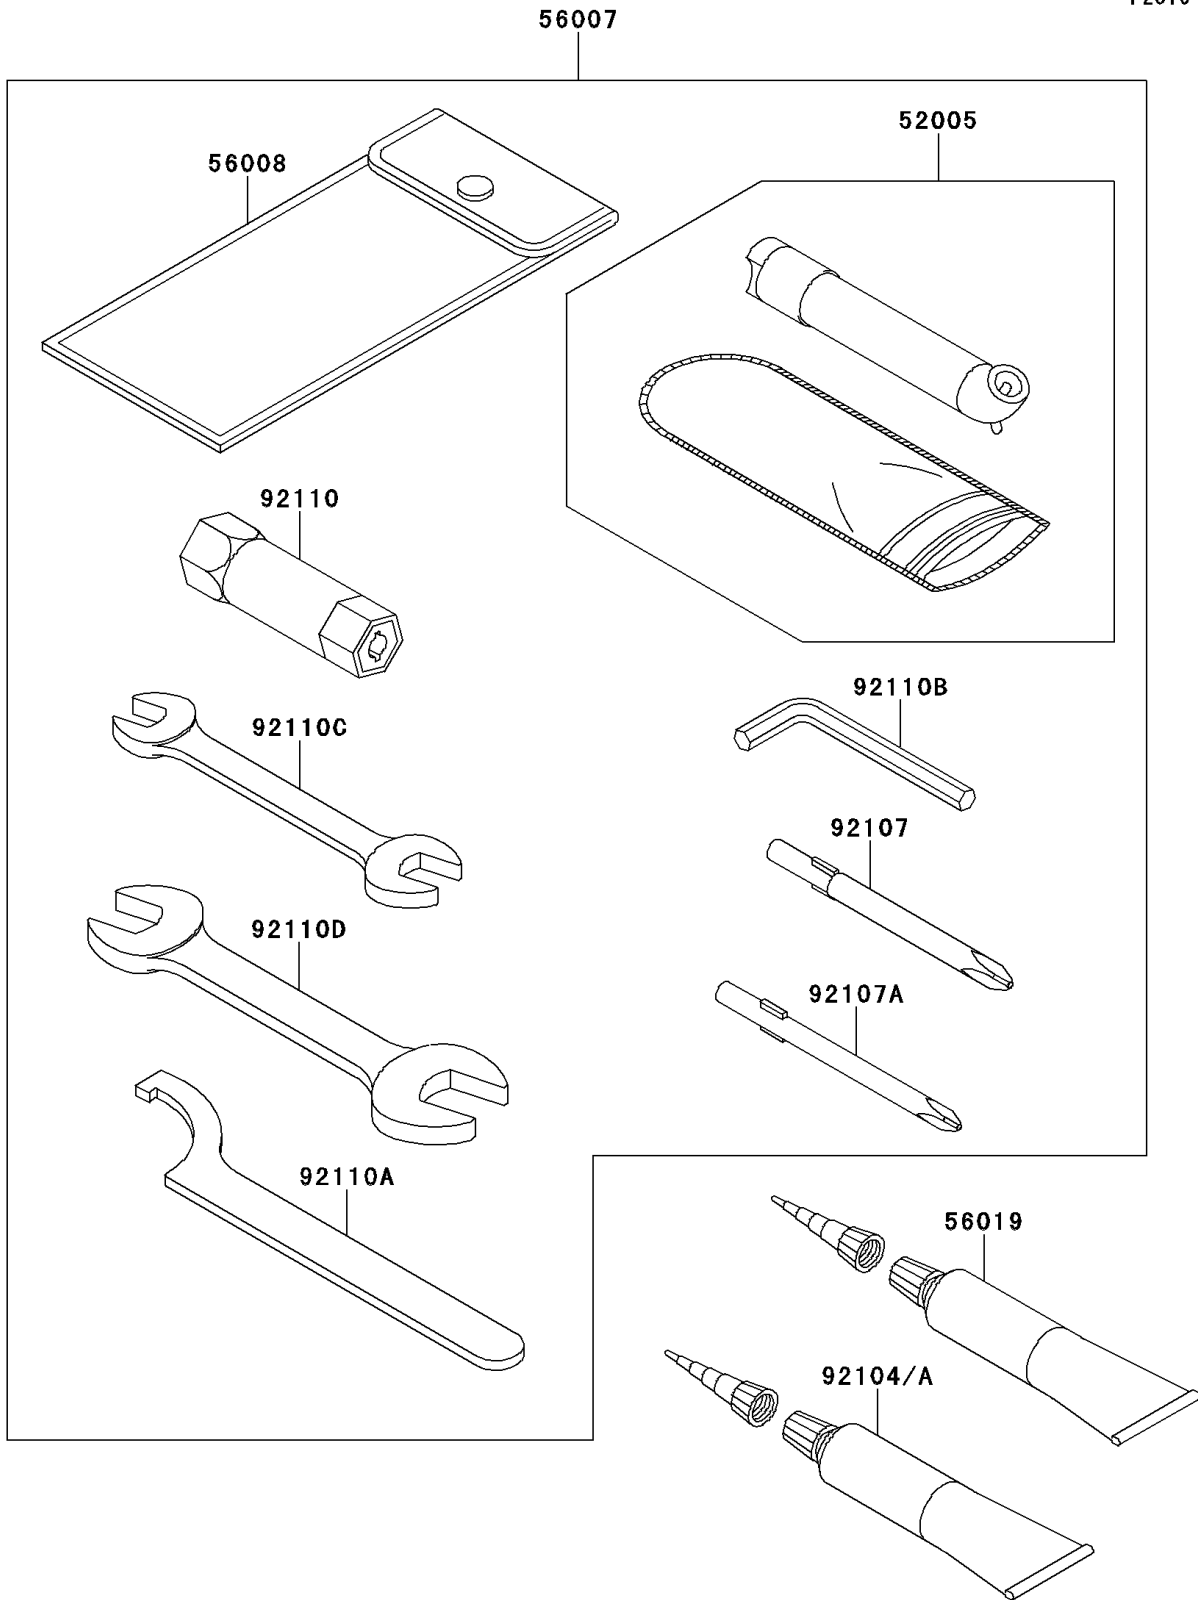

## 2012 Brute Force® 750 4x4i PARTS DIAGRAM

Owner's Tools

F2810

## 2012 Brute Force® 750 4x4i PARTS LIST

Owner's Tools

ITEM NAME	PART NUMBER	QUANTITY
GAUGE,AIR (Ref # 52005)	52005-1082	1
TOOL-KIT (Ref # 56007)	56007-0014	1
BAG,TOOL (Ref # 56008)	56008-1007	1
GASKET-LIQUID,TB1211,WHITE (Ref # 56019)	56019-120	1
GASKET-LIQUID,TB1211F,CLEAR (Ref # 92104)	92104-0004	1
GASKET-LIQUID,TB1216,GRAY (Ref # 92104A)	92104-1063	1
TOOL-DRIVER,#3PHILLIPS (Ref # 92107)	92107-005	1
TOOL-DRIVER,#2PHILLIPS (Ref # 92107A)	92107-1053	1
TOOL-WRENCH,BOX,16MM (Ref # 92110)	92110-1116	1
TOOL-WRENCH,HOOK (Ref # 92110A)	92110-1129	1
TOOL-WRENCH,ALLEN,3MM (Ref # 92110B)	92110-1140	1
TOOL-WRENCH,OPEN END,10X12 (Ref # 92110C)	92110-1152	1
TOOL-WRENCH,OPEN END,14X17 (Ref # 92110D)	92110-1153	1