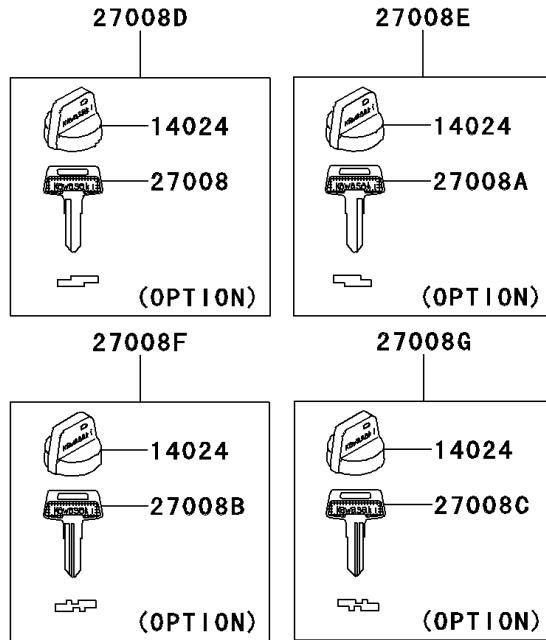

2012 Brute Force® 750 4x4i PARTS DIAGRAM

Ignition Switch

F2770

2012 Brute Force® 750 4x4i PARTS LIST

Ignition Switch

ITEM NAME	PART NUMBER	QUANTITY
SWITCH-COMP,D.C. TERMINAL (Ref # 13151)	13151-0557	1
COVER,KEY (Ref # 14024)	14024-1551	1
SWITCH-ASSY-IGNITION (Ref # 27005)	27005-0019	1
KEY-LOCK,BLANK (Ref # 27008)	27008-1041	1
KEY-LOCK,BLANK (Ref # 27008A)	27008-1042	1
KEY-LOCK,BLANK (Ref # 27008B)	27008-1043	1
KEY-LOCK,BLANK (Ref # 27008C)	27008-1044	1
KEY-LOCK,BLANK,W/COVER (Ref # 27008D)	27008-1132	1
KEY-LOCK,BLANK,W/COVER (Ref # 27008E)	27008-1133	1
KEY-LOCK,BLANK,W/COVER (Ref # 27008F)	27008-1134	1
KEY-LOCK,BLANK,W/COVER (Ref # 27008G)	27008-1135	1
NUT,IGNITION SWITCH (Ref # 92210)	92210-1109	1