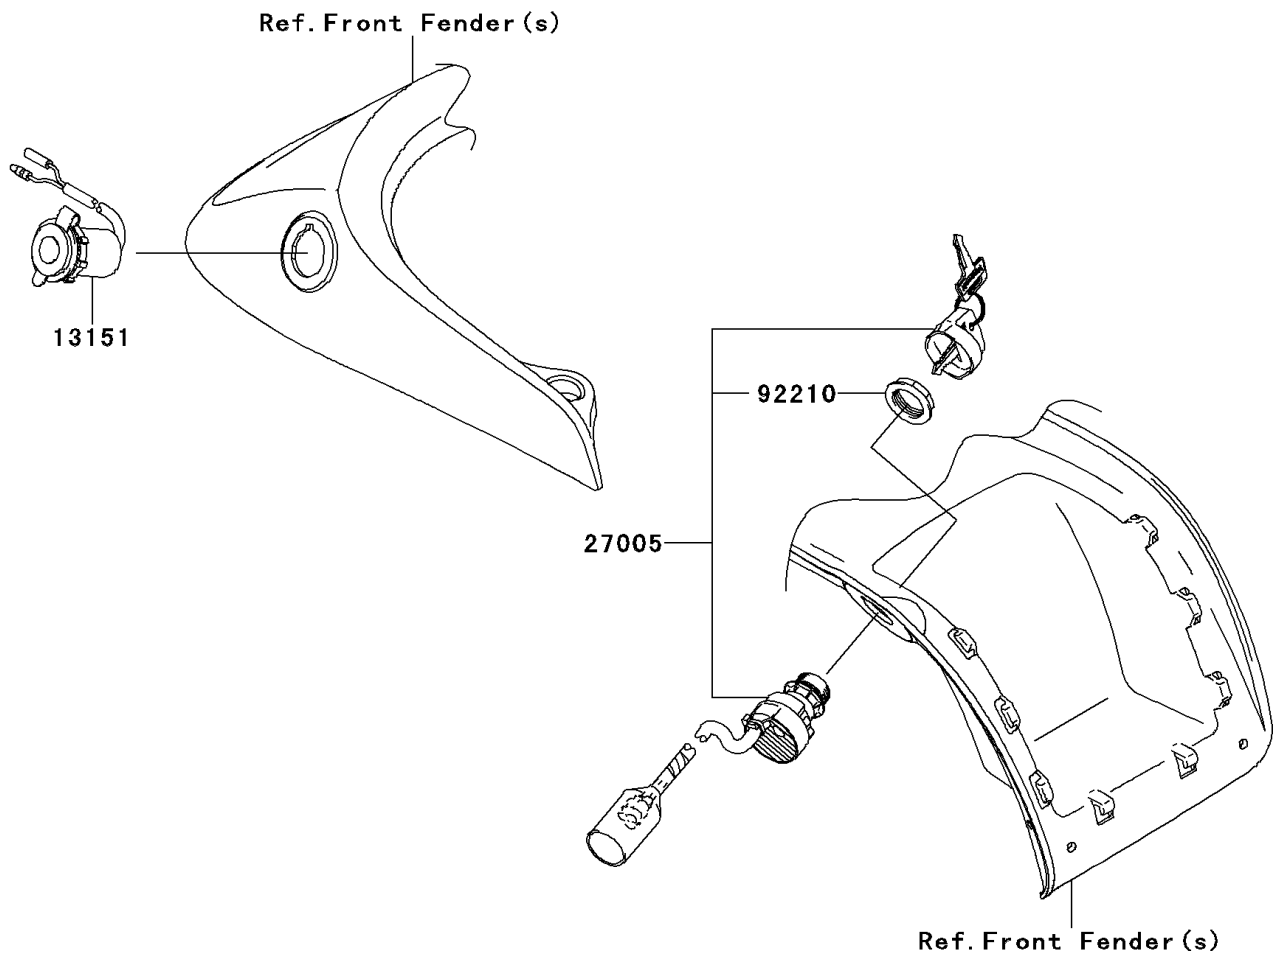

2012 Brute Force® 750 4x4i PARTS DIAGRAM

Ignition Switch

F2770

2012 Brute Force® 750 4x4i PARTS LIST

Ignition Switch

ITEM NAME	PART NUMBER	QUANTITY
SWITCH-COMP,D.C. TERMINAL (Ref # 13151)	13151-0557	1
COVER,KEY (Ref # 14024)	14024-1551	1
SWITCH-ASSY-IGNITION (Ref # 27005)	27005-0019	1
KEY-LOCK,BLANK (Ref # 27008)	27008-1041	1
KEY-LOCK,BLANK (Ref # 27008A)	27008-1042	1
KEY-LOCK,BLANK (Ref # 27008B)	27008-1043	1
KEY-LOCK,BLANK (Ref # 27008C)	27008-1044	1
KEY-LOCK,BLANK,W/COVER (Ref # 27008D)	27008-1132	1
KEY-LOCK,BLANK,W/COVER (Ref # 27008E)	27008-1133	1
KEY-LOCK,BLANK,W/COVER (Ref # 27008F)	27008-1134	1
KEY-LOCK,BLANK,W/COVER (Ref # 27008G)	27008-1135	1
NUT,IGNITION SWITCH (Ref # 92210)	92210-1109	1