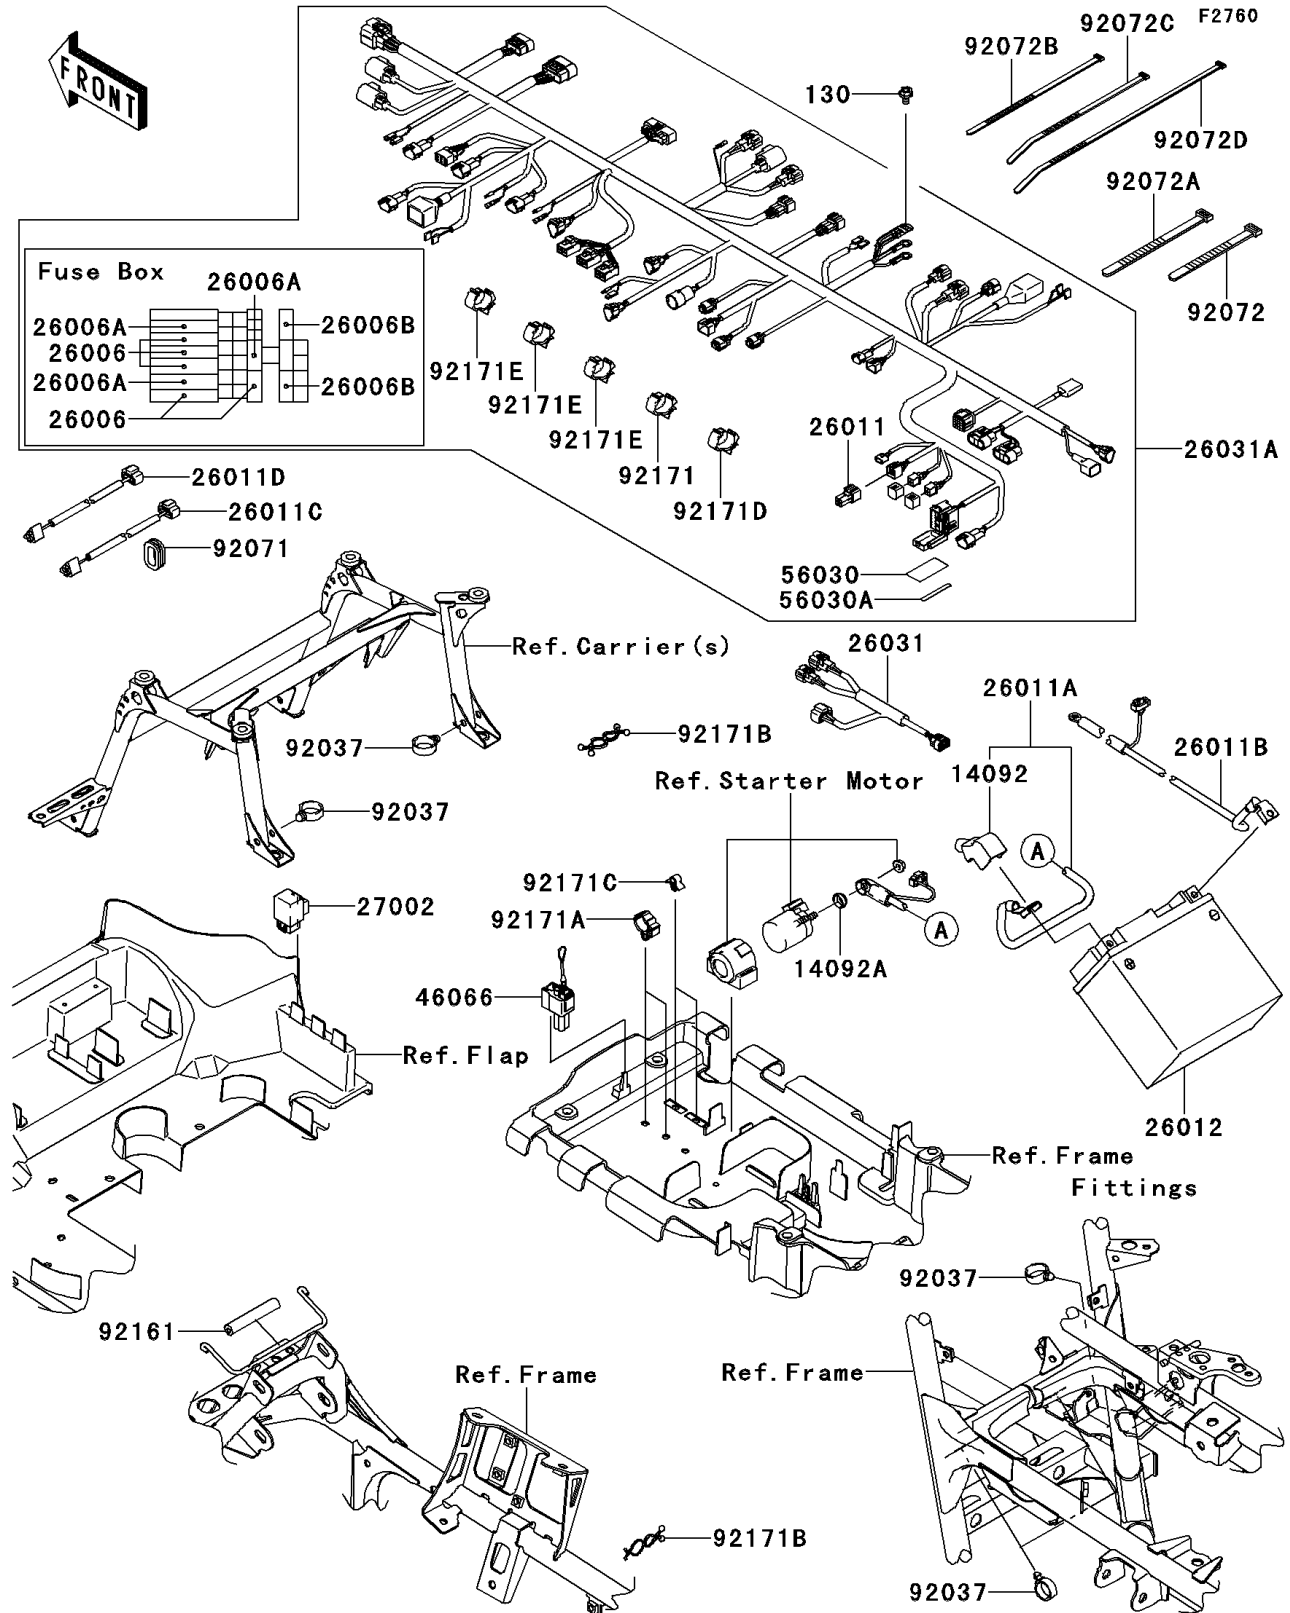

## 2012 Brute Force® 750 4x4i PARTS DIAGRAM

Chassis Electrical Equipment

## 2012 Brute Force® 750 4x4i PARTS LIST

Chassis Electrical Equipment

ITEM NAME	PART NUMBER	QUANTITY
BOLT-FLANGED,6X10 (Ref # 130)	130BA0610	1
COVER (Ref # 14092)	14092-0767	1
COVER,MAGNETIC SW. (Ref # 14092A)	14092-0851	1
FUSE,MINI BLADE,15A,BLUE (Ref # 26006)	26006-0001	1
FUSE,MINI BLADE,10A,RED (Ref # 26006A)	26006-0009	1
FUSE,MINI BLADE,30A,GREEN (Ref # 26006B)	26006-1080	1
WIRE-LEAD,CAP (Ref # 26011)	26011-0271	1
WIRE-LEAD,BATTERY(+) (Ref # 26011A)	26011-0303	1
WIRE-LEAD,BATTERY(-) (Ref # 26011B)	26011-0304	1
WIRE-LEAD,HEAD LAMP,RH (Ref # 26011C)	26011-0721	1
WIRE-LEAD,HEAD LAMP,LH (Ref # 26011D)	26011-0743	1
BATTERY,MF,KMX14-BS,12V 12AH (Ref # 26012)	26012-1414	1
HARNESS,SUB (Ref # 26031)	26031-0752	1
HARNESS,MAIN (Ref # 26031A)	26031-1270	1
RELAY-ASSY (Ref # 27002)	27002-1062	1
CONNECTOR-ASSY,RESET (Ref # 46066)	46066-0001	1
LABEL,FUSE BOX,10A&15A (Ref # 56030)	56030-0401	1
LABEL,FUSE BOX,30A (Ref # 56030A)	56030-0404	1
CLAMP,HOSE (Ref # 92037)	92037-1827	1
GROMMET (Ref # 92071)	92071-0708	1
BAND,L=123 (Ref # 92072)	92072-030	1
BAND,L=149 (Ref # 92072A)	92072-031	1
BAND,L=186 (Ref # 92072B)	92072-056	1
BAND,L=188 (Ref # 92072C)	92072-1239	1
BAND,L=292.1 (Ref # 92072D)	92072-3509	1
DAMPER,4.5X11X68 (Ref # 92161)	92161-0988	1
CLAMP,DIA=20 (Ref # 92171)	92171-0081	1
CLAMP,BRAKE HOSE (Ref # 92171A)	92171-0316	1
CLAMP (Ref # 92171B)	92171-0476	1

## 2012 Brute Force® 750 4x4i PARTS LIST

Chassis Electrical Equipment

ITEM NAME	PART NUMBER	QUANTITY
CLAMP (Ref # 92171C)	92171-0477	1
CLAMP,DIA=10 (Ref # 92171D)	92171-1423	1
CLAMP,DIA=25 (Ref # 92171E)	92171-1559	1