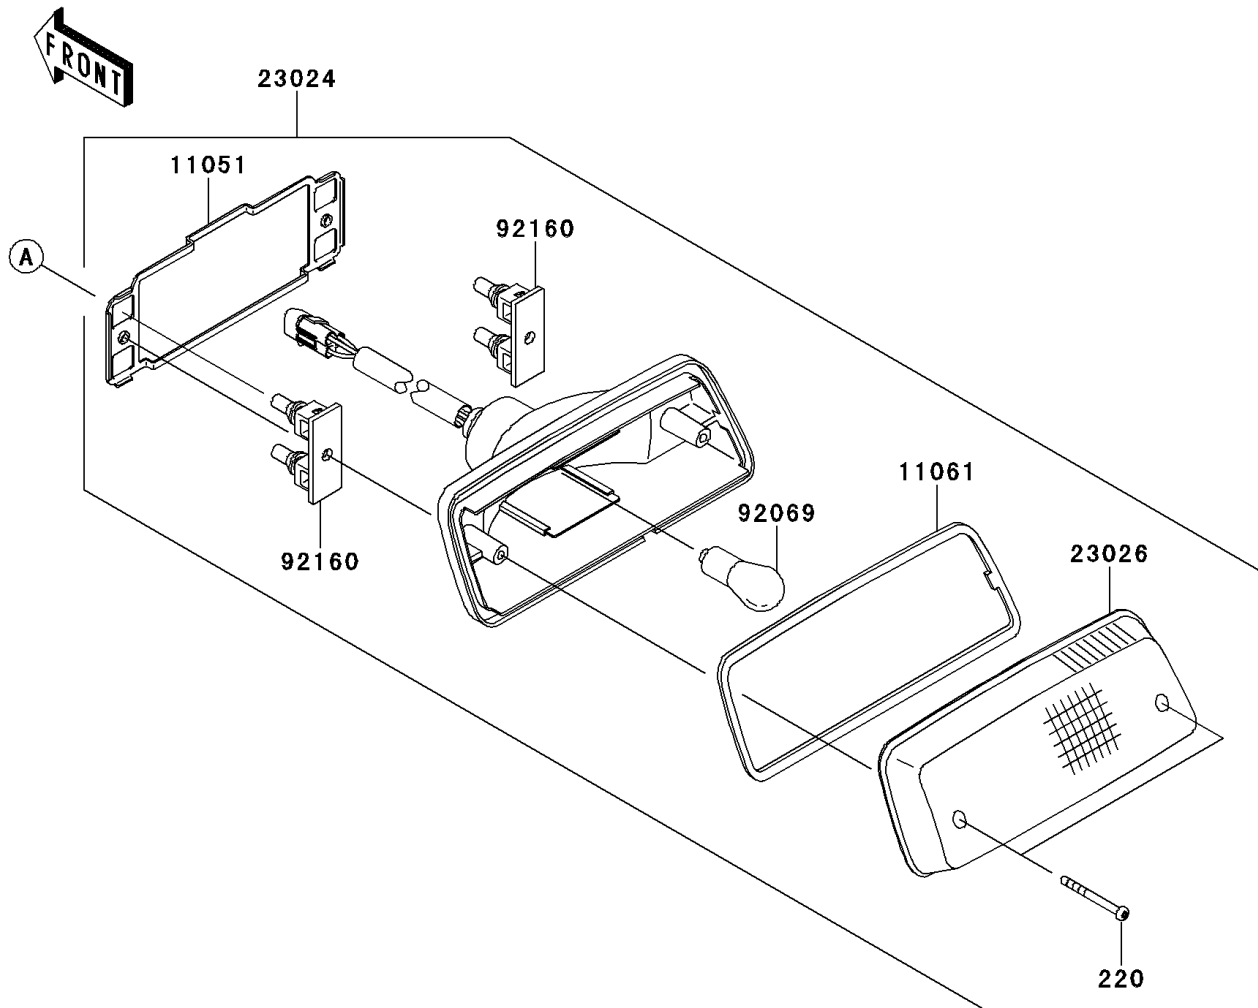

## 2012 Brute Force® 750 4x4i PARTS DIAGRAM

Taillight(s)

F2720

## 2012 Brute Force® 750 4x4i PARTS LIST

Taillight(s)

ITEM NAME	PART NUMBER	QUANTITY
SCREW-PAN-CROS,4X40 (Ref # 220)	220AA0440	1
BRACKET,TAIL LAMP (Ref # 11051)	11051-1870	1
GASKET,TAIL LAMP LENS (Ref # 11061)	11061-0055	1
LAMP-ASSY-TAIL (Ref # 23024)	23024-0302	1
LENS,TAIL LAMP (Ref # 23026)	23026-1230	1
BULB,12V 21/5W (Ref # 92069)	92069-063	1
DAMPER,TAIL LAMP (Ref # 92160)	92160-1053	1