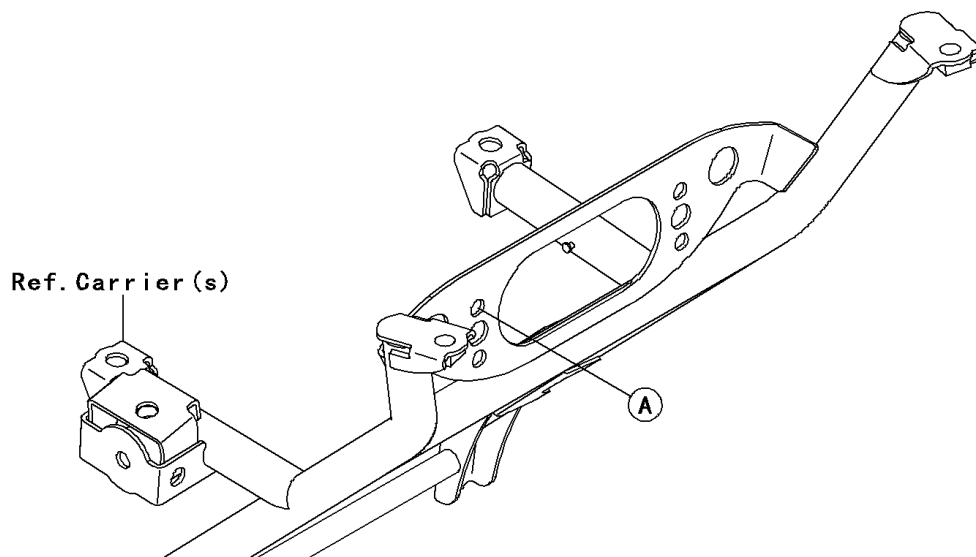

## 2012 Brute Force® 750 4x4i PARTS DIAGRAM

Taillight(s)

F2720

## 2012 Brute Force® 750 4x4i PARTS LIST

Taillight(s)

ITEM NAME	PART NUMBER	QUANTITY
SCREW-PAN-CROS,4X40 (Ref # 220)	220AA0440	1
BRACKET,TAIL LAMP (Ref # 11051)	11051-1870	1
GASKET,TAIL LAMP LENS (Ref # 11061)	11061-0055	1
LAMP-ASSY-TAIL (Ref # 23024)	23024-0302	1
LENS,TAIL LAMP (Ref # 23026)	23026-1230	1
BULB,12V 21/5W (Ref # 92069)	92069-063	1
DAMPER,TAIL LAMP (Ref # 92160)	92160-1053	1