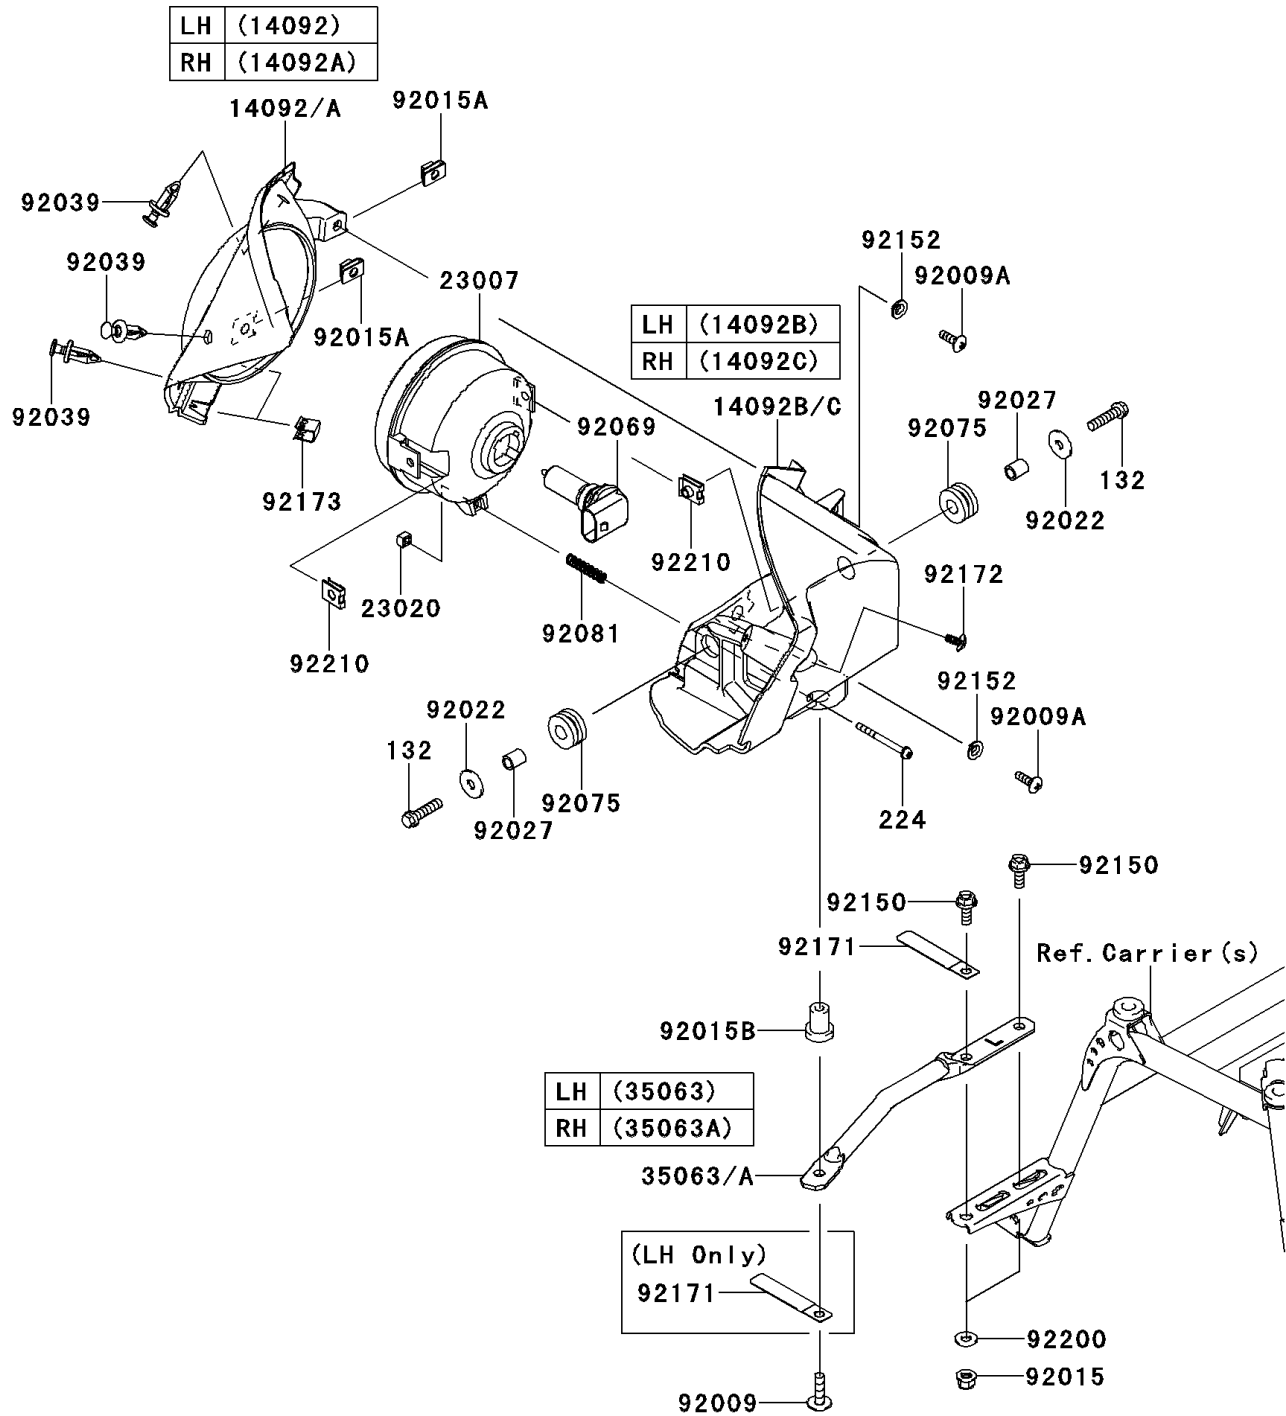

## 2012 Brute Force® 750 4x4i PARTS DIAGRAM

Headlight(s)

F2710

## 2012 Brute Force® 750 4x4i PARTS LIST

Headlight(s)

ITEM NAME	PART NUMBER	QUANTITY
BOLT-FLANGED-SMALL,6X25 (Ref # 132)	132BA0625	1
SCREW-PAN-WP-CROS,4X45 (Ref # 224)	224AA0445	1
COVER,HEAD LAMP,LH,F.BLACK (Ref # 14092)	14092-0190-6Z	1
COVER,HEAD LAMP,RH,F.BLACK (Ref # 14092A)	14092-0191-6Z	1
COVER,RR HEAD LAMP,LH (Ref # 14092B)	14092-0192	1
COVER,RR HEAD LAMP,RH (Ref # 14092C)	14092-0193	1
LENS-COMP,HEAD LAMP (Ref # 23007)	23007-0096	1
NUT,4MM,FOCUS ADJUST (Ref # 23020)	23020-018	1
STAY,HEAD LAMP,LH (Ref # 35063)	35063-0806	1
STAY,HEAD LAMP,RH (Ref # 35063A)	35063-0807	1
SCREW,6X22,BLACK (Ref # 92009)	92009-1256	1
SCREW,5X16,BLACK (Ref # 92009A)	92009-1654	1
NUT,LOCK,FLANGED,6MM (Ref # 92015)	92015-1339	1
NUT,5MM (Ref # 92015A)	92015-1627	1
NUT,RUBBER,6MM (Ref # 92015B)	92015-1692	1
WASHER,6.5X20X1.6 (Ref # 92022)	92022-125	1
COLLAR,6.8X10X12 (Ref # 92027)	92027-162	1
RIVET (Ref # 92039)	92039-1229	1
BULB,12V 35/35W (Ref # 92069)	92069-0019	1
DAMPER (Ref # 92075)	92075-1690	1
SPRING,FOCUS ADJUST (Ref # 92081)	92081-1896	1
BOLT,FLANGED,6X15 (Ref # 92150)	92150-1015	1
COLLAR (Ref # 92152)	92152-0250	1
CLAMP (Ref # 92171)	92171-0652	1
SCREW,TAPPING,5X10 (Ref # 92172)	92172-1061	1
CLAMP (Ref # 92173)	92173-0104	1
WASHER,6.5X14.5X1.5 (Ref # 92200)	92200-3775	1
NUT (Ref # 92210)	92210-1125	1