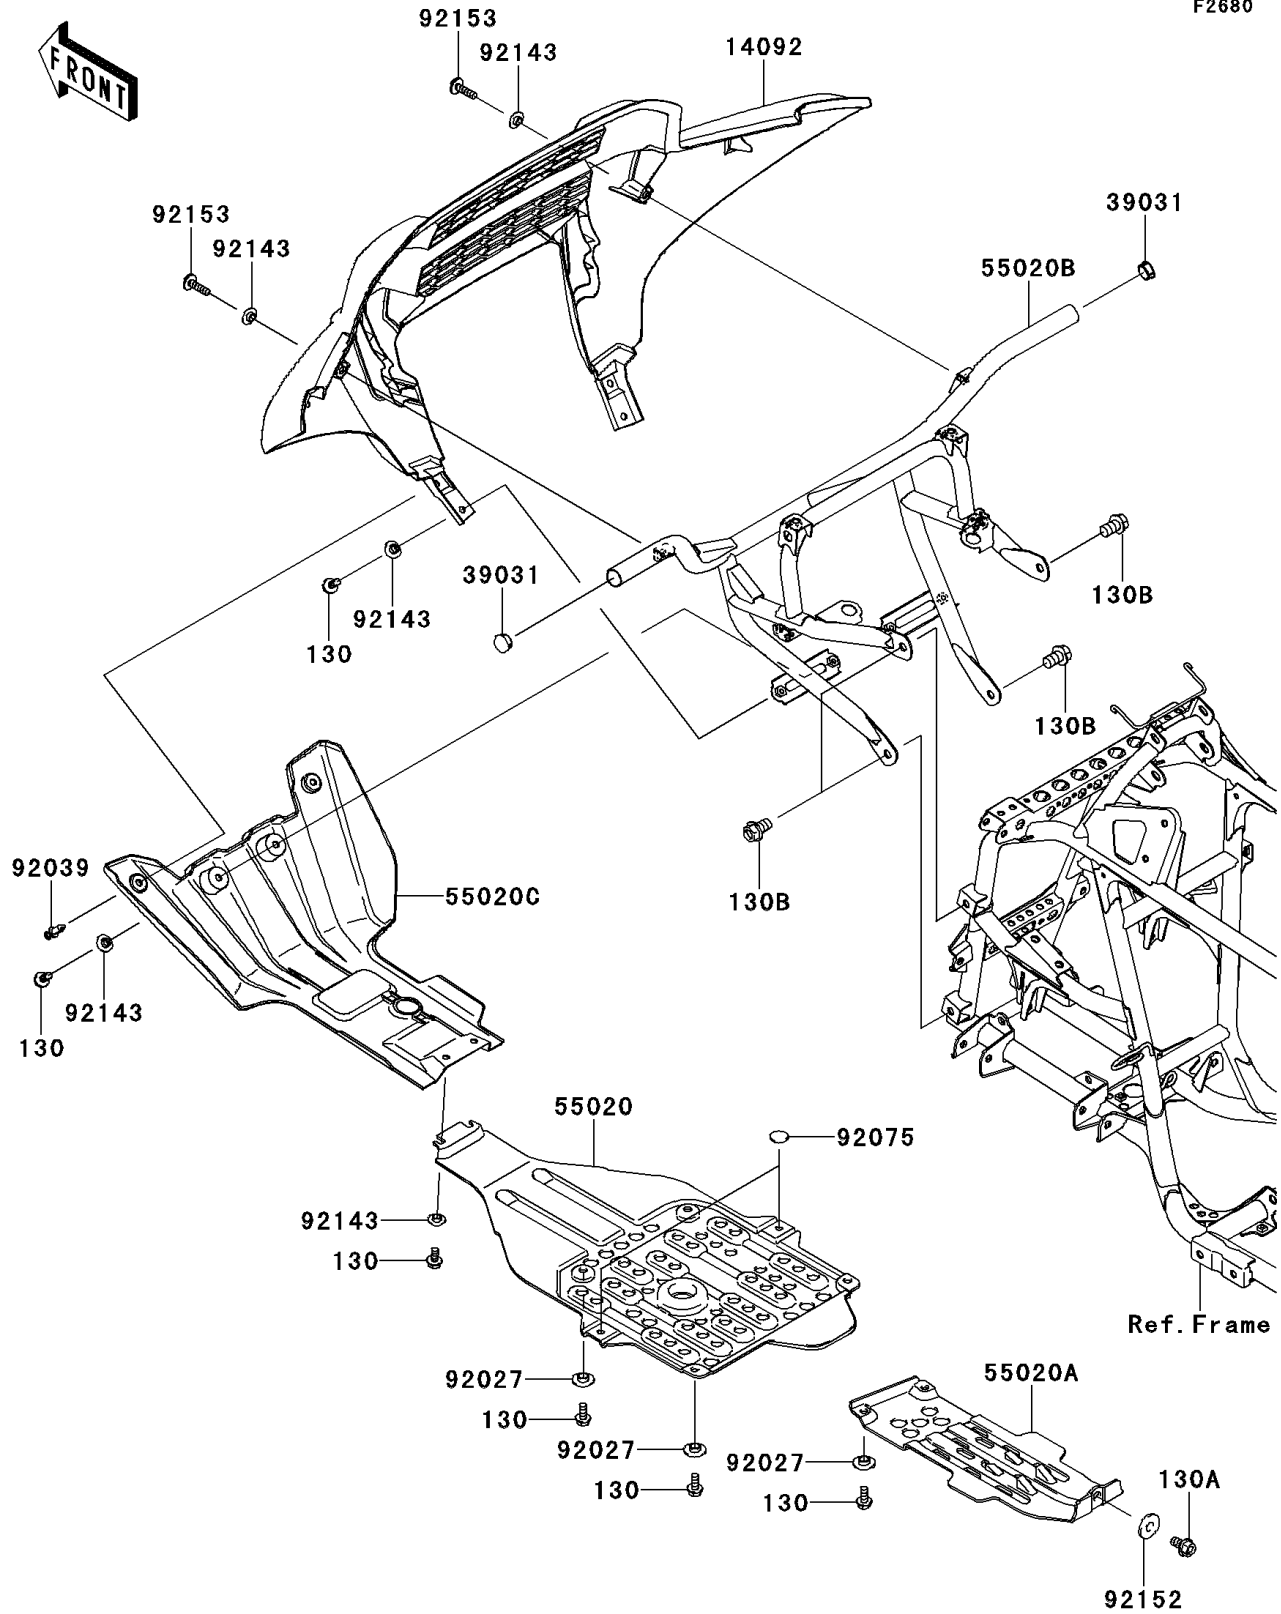

## 2012 Brute Force® 750 4x4i PARTS DIAGRAM

Guard(s)

F2680

## 2012 Brute Force® 750 4x4i PARTS LIST

Guard(s)

ITEM NAME	PART NUMBER	QUANTITY
BOLT-FLANGED,6X14 (Ref # 130)	130BA0614	1
BOLT-FLANGED,8X14 (Ref # 130A)	130BA0814	1
BOLT-FLANGED,10X16 (Ref # 130B)	130BB1016	1
COVER,BUMPER,F.BLACK (Ref # 14092)	14092-0188-6Z	1
CAP-END (Ref # 39031)	39031-0011	1
GUARD,ENGINE (Ref # 55020)	55020-0065	1
GUARD,REAR GEAR BOX (Ref # 55020A)	55020-0105	1
GUARD,FR (Ref # 55020B)	55020-0392	1
GUARD,FRONT SKID,F.BLACK (Ref # 55020C)	55020-0426-6Z	1
COLLAR,L=4.7 (Ref # 92027)	92027-1964	1
RIVET (Ref # 92039)	92039-1229	1
DAMPER,RUBBER (Ref # 92075)	92075-261	1
COLLAR (Ref # 92143)	92143-1087	1
COLLAR (Ref # 92152)	92152-0198	1
BOLT,SOCKET,6X22 (Ref # 92153)	92153-0574	1