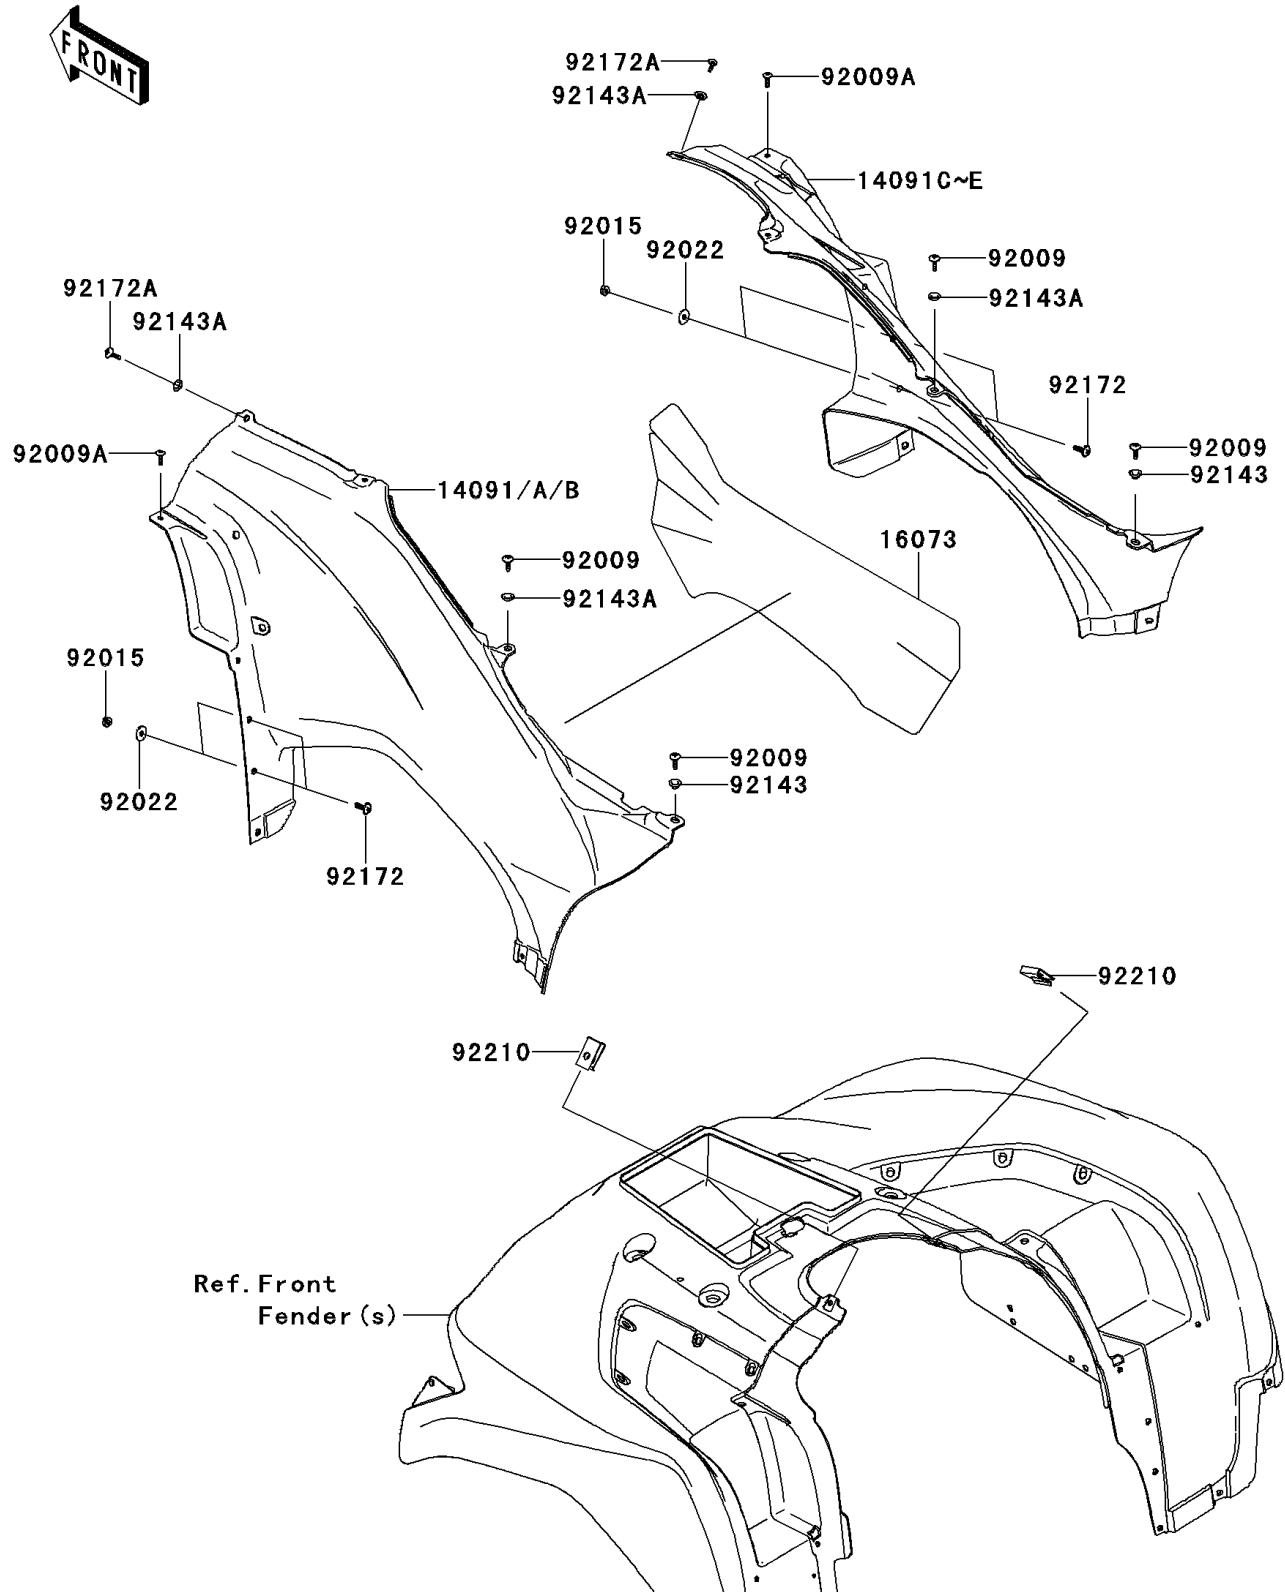

2012 Brute Force® 750 4x4i PARTS DIAGRAM

Side Covers

F2611

2012 Brute Force® 750 4x4i PARTS LIST

Side Covers

ITEM NAME	PART NUMBER	QUANTITY
COVER,SIDE,LH,A.RED (Ref # 14091)	14091-0137-260	1
COVER,SIDE,RH,A.RED (Ref # 14091C)	14091-0138-260	1
INSULATOR,SIDE COVER,LH (Ref # 16073)	16073-0723	1
SCREW,6X16 (Ref # 92009)	92009-1621	1
SCREW,5X18 (Ref # 92009A)	92009-1655	1
NUT,LOCK,FLANGED,6MM (Ref # 92015)	92015-1603	1
WASHER,6.5X20X1.6,BLACK (Ref # 92022)	92022-1346	1
COLLAR (Ref # 92143)	92143-1057	1
COLLAR (Ref # 92143A)	92143-1087	1
SCREW,6X18 (Ref # 92172)	92172-0002	1
SCREW,TAPPING,6X20 (Ref # 92172A)	92172-0488	1
NUT,LEAF SPRING,6MM (Ref # 92210)	92210-0624	1