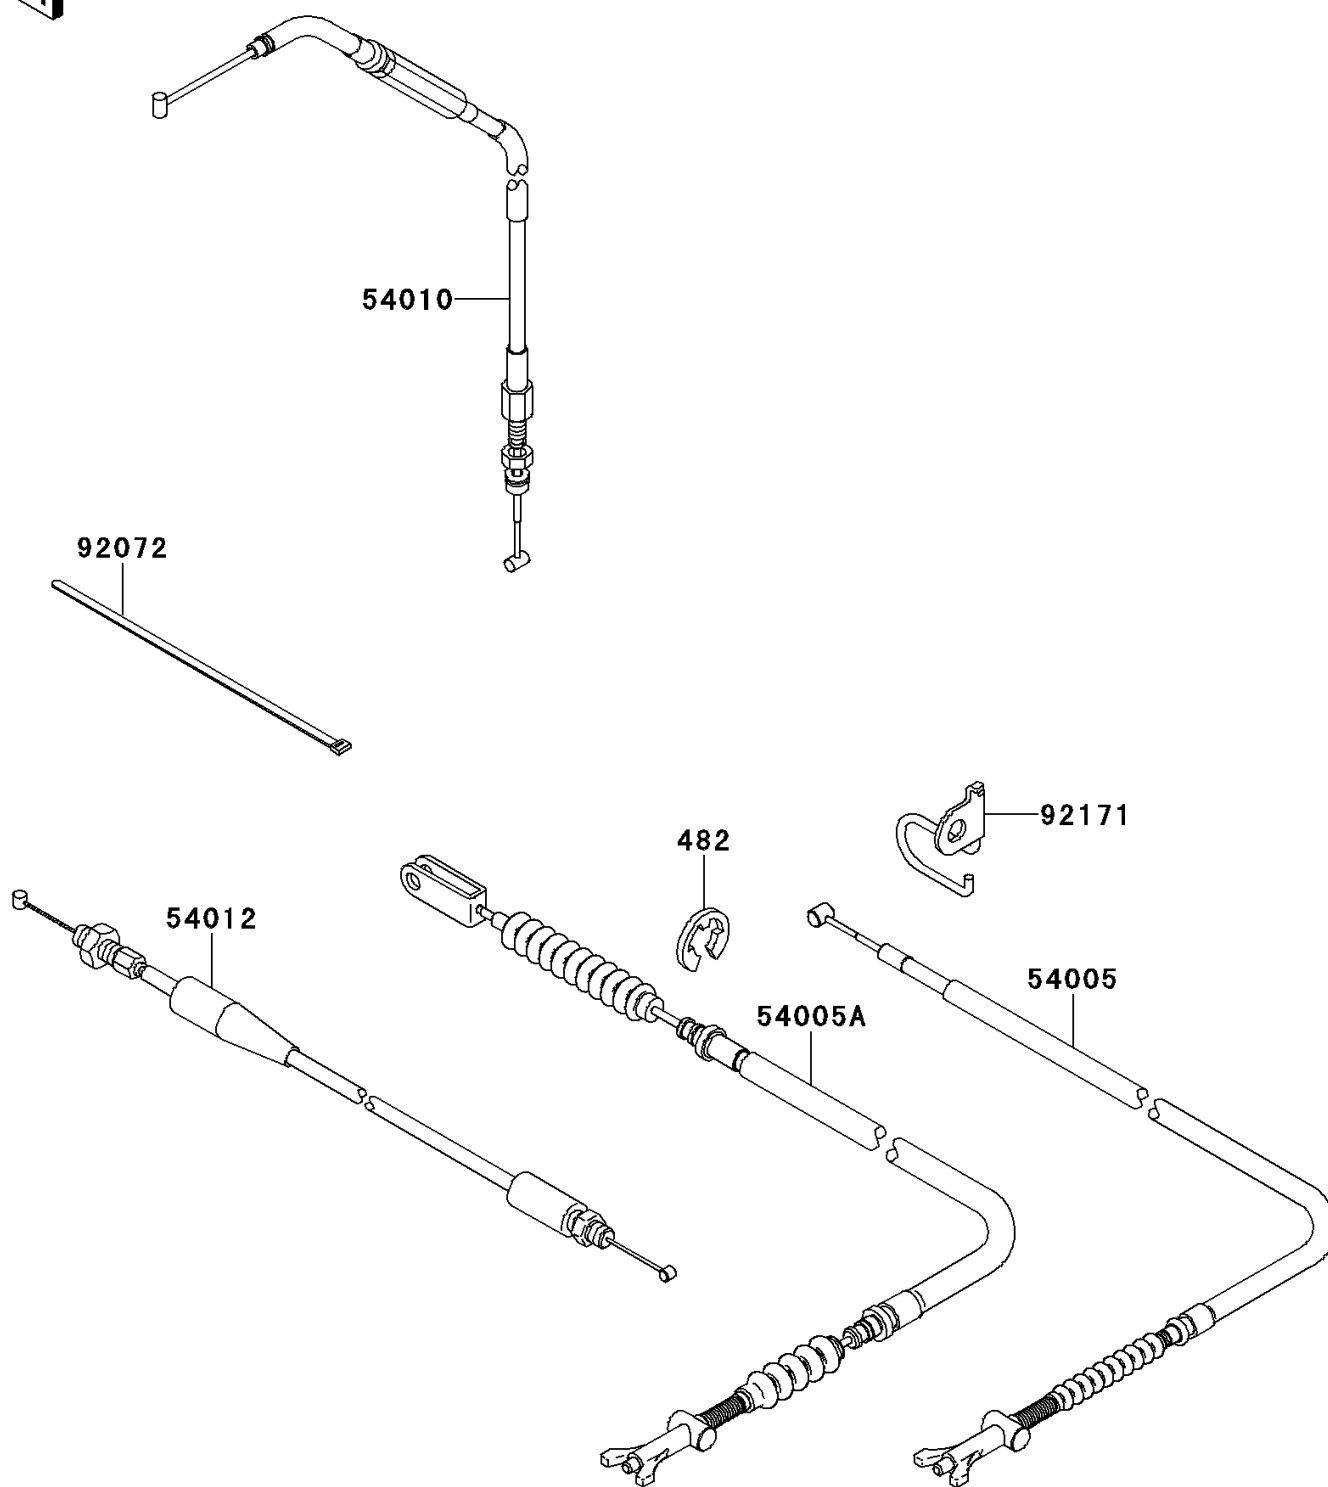

2012 Brute Force® 750 4x4i PARTS DIAGRAM

Cables

F2540

2012 Brute Force® 750 4x4i PARTS LIST

Cables

ITEM NAME	PART NUMBER	QUANTITY
CIRCLIP-TYPE-E,8MM (Ref # 482)	482EA8000	1
CABLE-BRAKE,PARKING (Ref # 54005)	54005-0017	1
CABLE-BRAKE,FOOT (Ref # 54005A)	54005-0018	1
CABLE,FRONT DIFF LOCK (Ref # 54010)	54010-0570	1
CABLE-THROTTLE (Ref # 54012)	54012-0207	1
BAND,L=188 (Ref # 92072)	92072-1239	1
CLAMP,BRAKE CABLE (Ref # 92171)	92171-0228	1