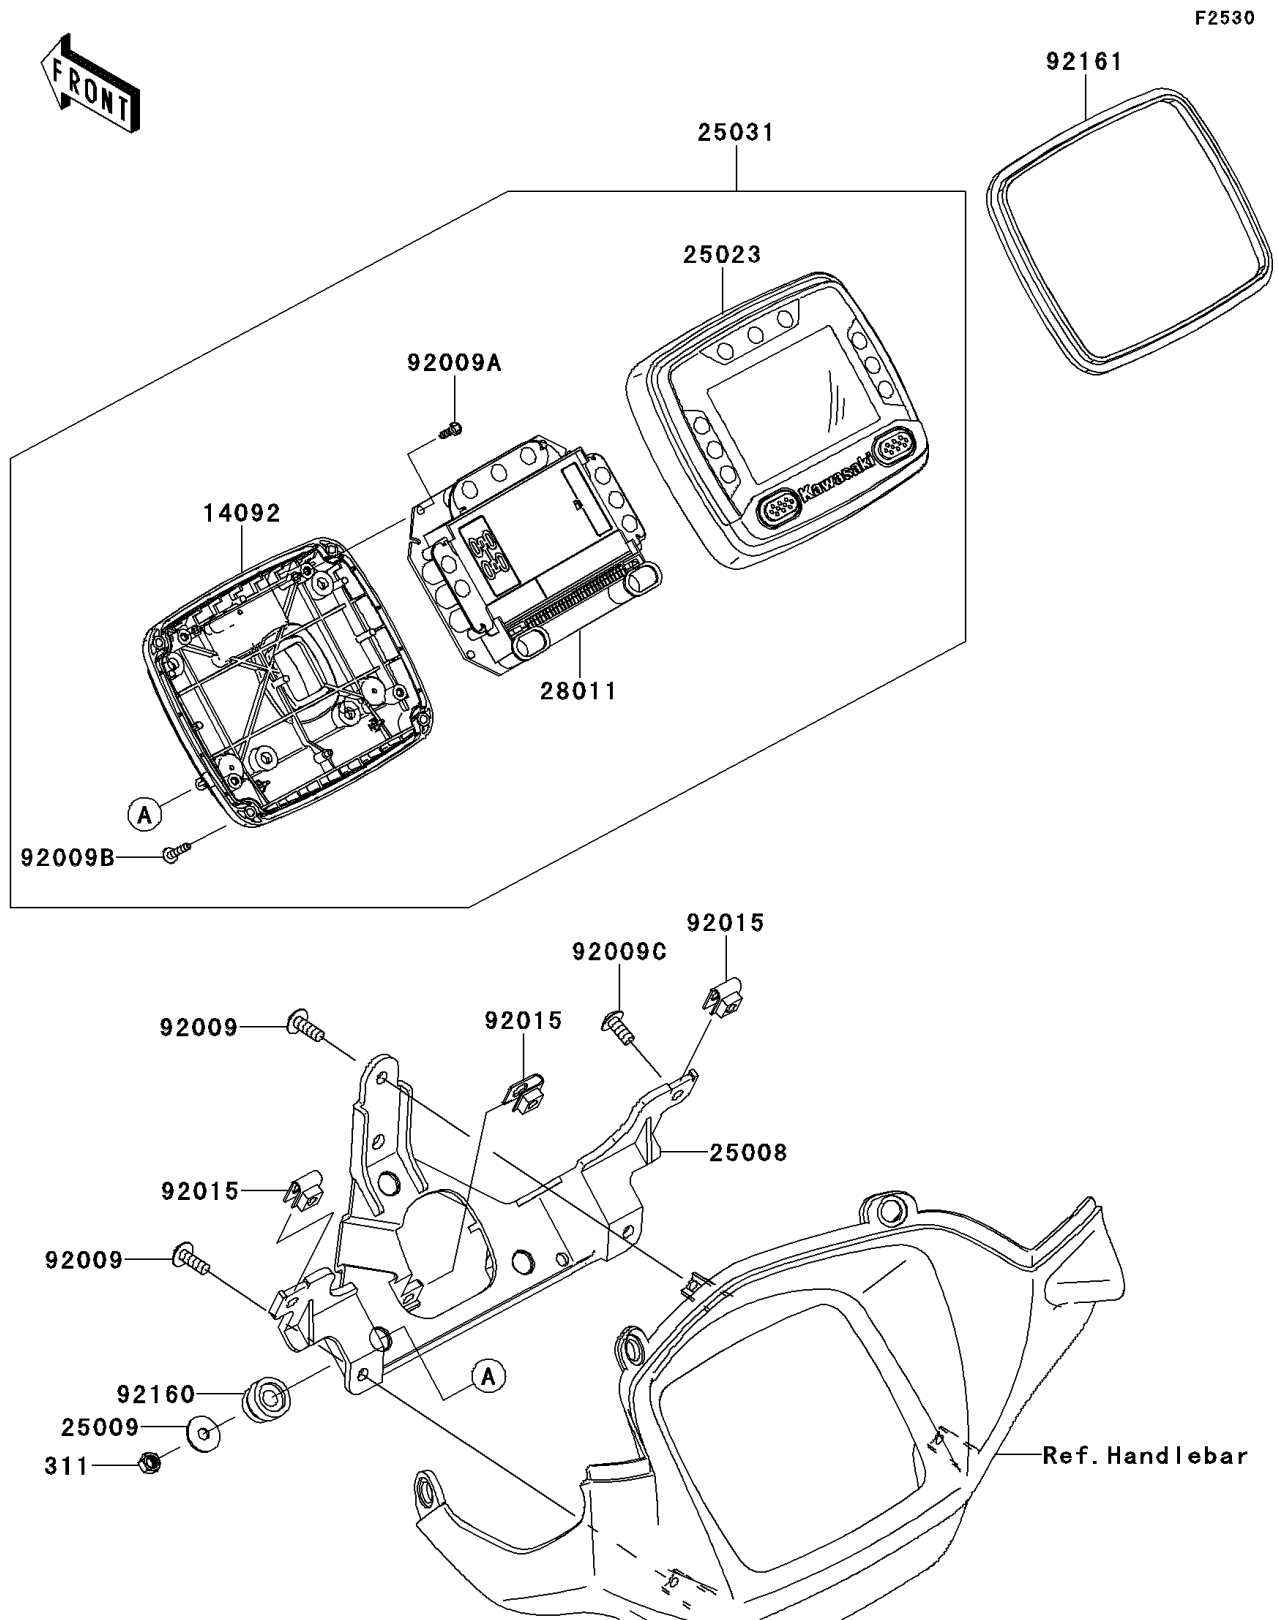

## 2012 Brute Force® 750 4x4i PARTS DIAGRAM

Meter(s)

## 2012 Brute Force® 750 4x4i PARTS LIST

Meter(s)

ITEM NAME	PART NUMBER	QUANTITY
NUT-HEX (Ref # 311)	311AB0500	1
COVER,LWR CASE (Ref # 14092)	14092-0179	1
BRACKET-METER (Ref # 25008)	25008-0034	1
WASHER,5.2X16X1.2 (Ref # 25009)	25009-004	1
COVER-METER CASE,UPP (Ref # 25023)	25023-0069	1
METER-ASSY (Ref # 25031)	25031-0363	1
METER,LCD (Ref # 28011)	28011-0181	1
SCREW,TAPPING,5X14 (Ref # 92009)	92009-1197	1
SCREW,3X12 (Ref # 92009A)	92009-1326	1
SCREW,TAPPING,3X16 (Ref # 92009B)	92009-1391	1
SCREW,5X12 (Ref # 92009C)	92009-1652	1
NUT,5MM (Ref # 92015)	92015-1573	1
DAMPER (Ref # 92160)	92160-1460	1
DAMPER,METER (Ref # 92161)	92161-0906	1