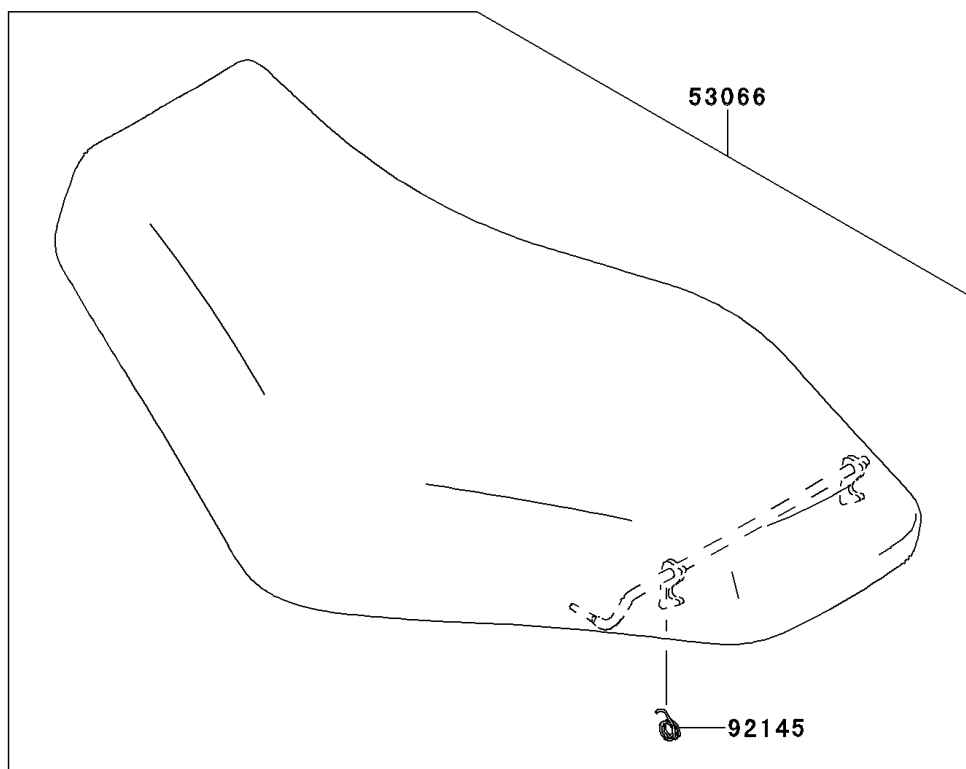

2012 Brute Force® 750 4x4i PARTS DIAGRAM

Seat

F2510

2012 Brute Force® 750 4x4i PARTS LIST

Seat

ITEM NAME	PART NUMBER	QUANTITY
BOLT-FLANGED,8X12 (Ref # 130)	130BA0812	1
BRACKET,SEAT&BATTERY BAND (Ref # 11054)	11054-1236	1
SEAT-ASSY,BLACK (Ref # 53066)	53066-0291-MA	1
SPRING,SEAT LATCH (Ref # 92145)	92145-0022	1