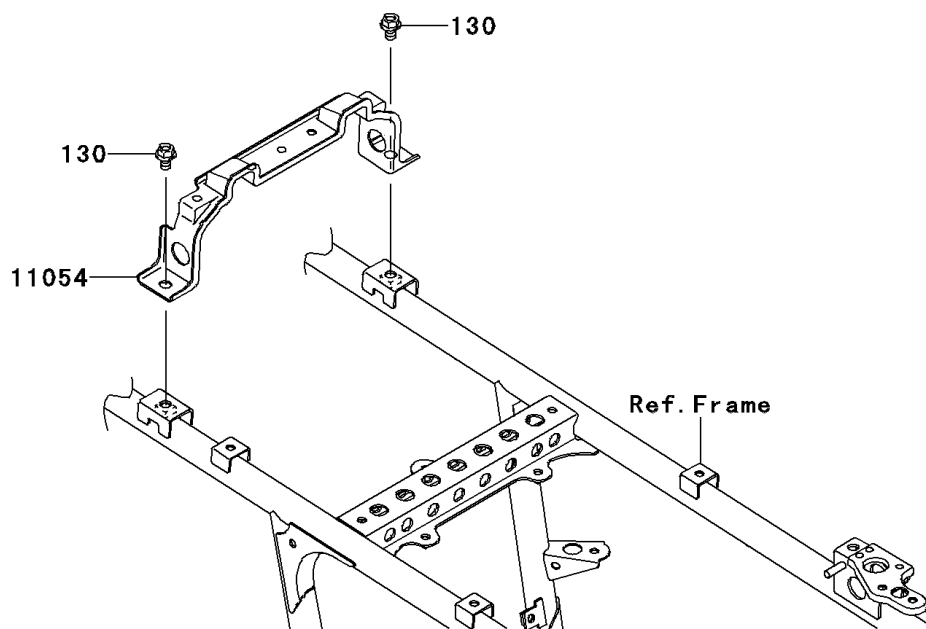

2012 Brute Force® 750 4x4i PARTS DIAGRAM

Seat

F2510

2012 Brute Force® 750 4x4i PARTS LIST

Seat

ITEM NAME	PART NUMBER	QUANTITY
BOLT-FLANGED,8X12 (Ref # 130)	130BA0812	1
BRACKET,SEAT&BATTERY BAND (Ref # 11054)	11054-1236	1
SEAT-ASSY,BLACK (Ref # 53066)	53066-0291-MA	1
SPRING,SEAT LATCH (Ref # 92145)	92145-0022	1