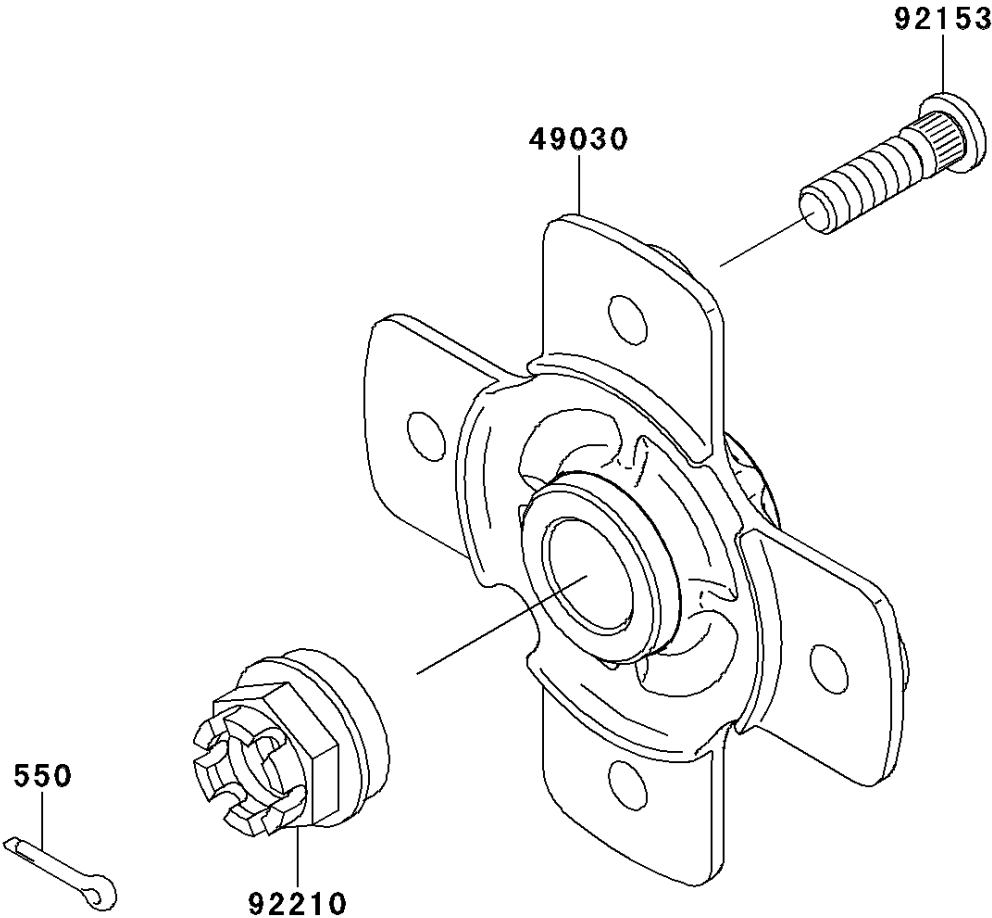

2012 Brute Force® 750 4x4i PARTS DIAGRAM

Rear Hub

F2240

2012 Brute Force® 750 4x4i PARTS LIST

Rear Hub

| ITEM NAME | PART NUMBER | QUANTITY |
|-------------------------------|-------------|----------|
| PIN-COTTER,4.0X25 (Ref # 550) | 550AA4025 | 1 |
| HUB,RR (Ref # 49030) | 49030-0034 | 1 |
| BOLT,10X36.5 (Ref # 92153) | 92153-0890 | 1 |
| NUT,CASTLE,20MM (Ref # 92210) | 92210-1381 | 1 |