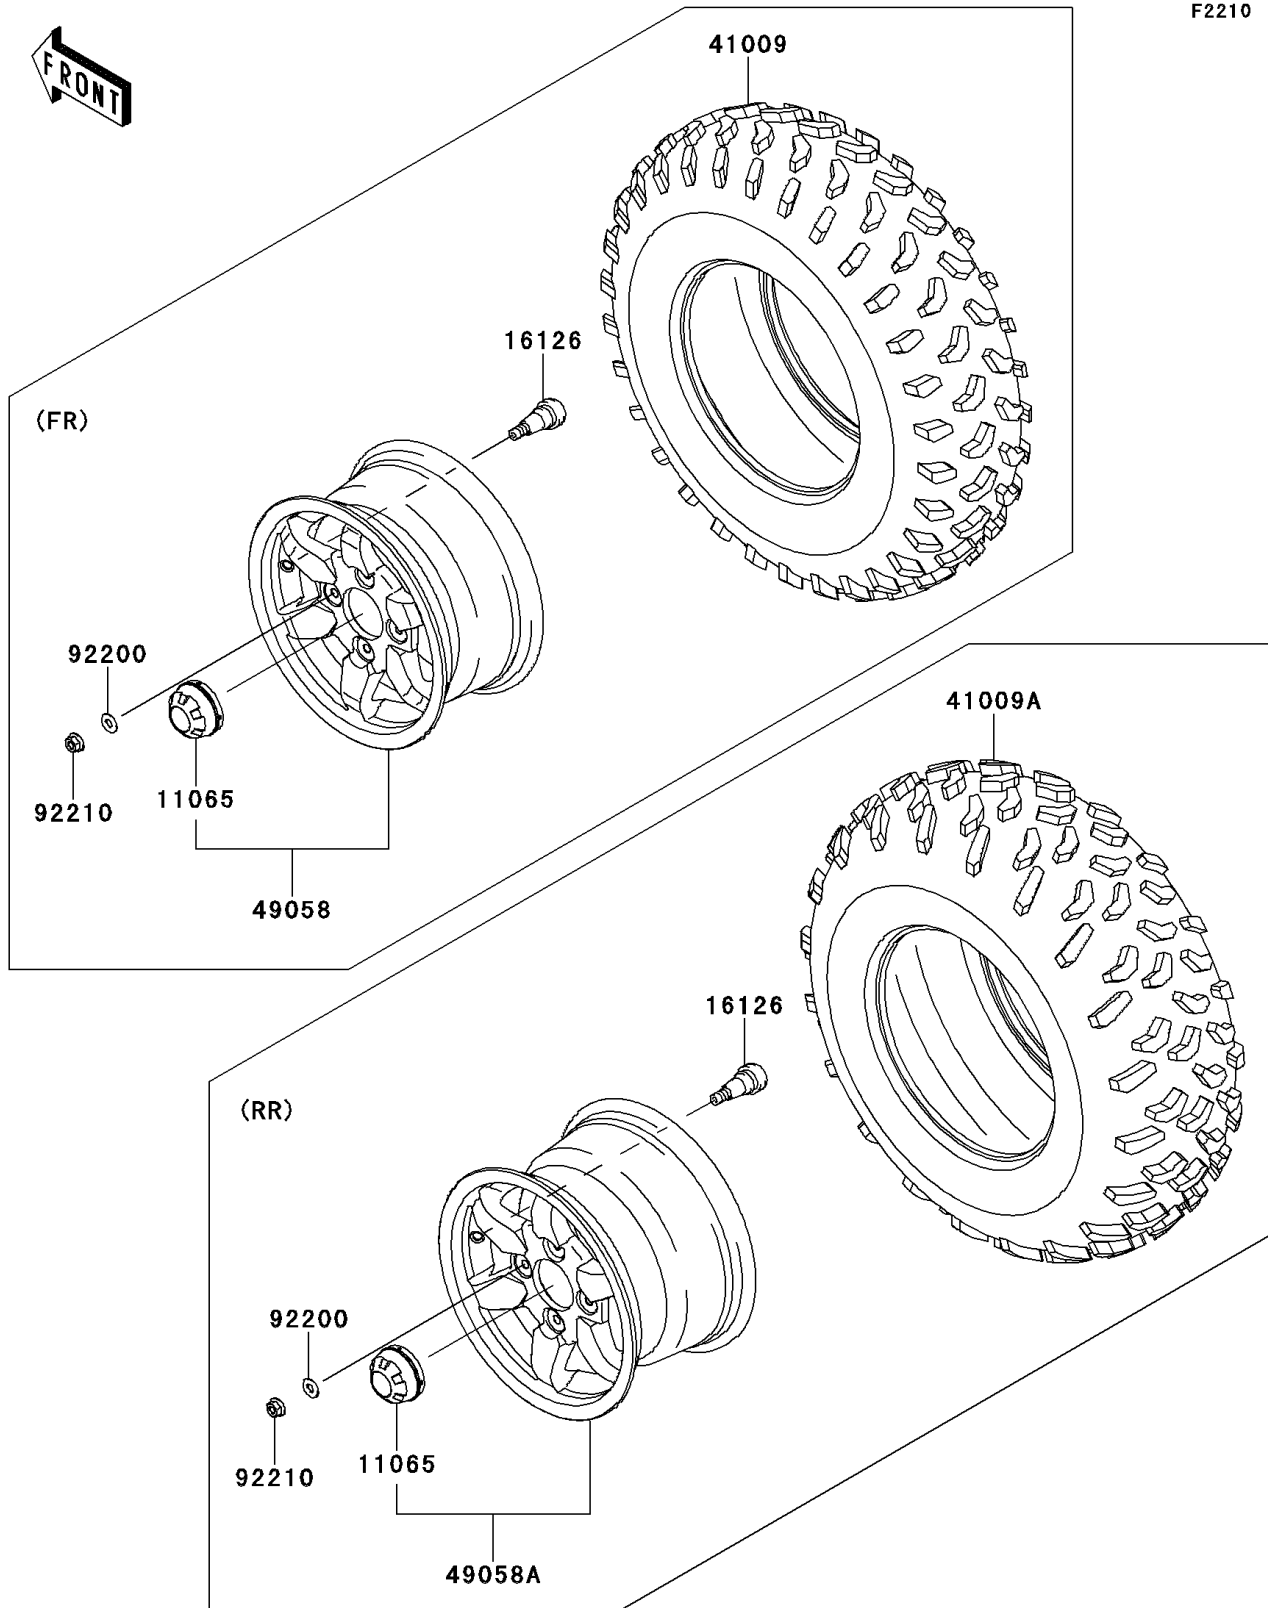

2012 Brute Force® 750 4x4i PARTS DIAGRAM

Wheels/Tires

F2210

2012 Brute Force® 750 4x4i PARTS LIST

Wheels/Tires

ITEM NAME	PART NUMBER	QUANTITY
CAP,WHEEL,F.S.BLACK (Ref # 11065)	11065-0321-397	1
VALVE (Ref # 16126)	16126-4001	1
TIRE,FR,AT25X8-12 (Ref # 41009)	41009-0299	1
TIRE,RR,AT25X10-12 (Ref # 41009A)	41009-0300	1
WHEEL,FR,12X6.0AT,F.S.BLACK (Ref # 49058)	49058-0120-397	1
WHEEL,RR,12X7.5AT,F.S.BLACK (Ref # 49058A)	49058-0122-397	1
WASHER,10.5X25X1.6 (Ref # 92200)	92200-1595	1
NUT,FLANGED,10MM (Ref # 92210)	92210-1325	1