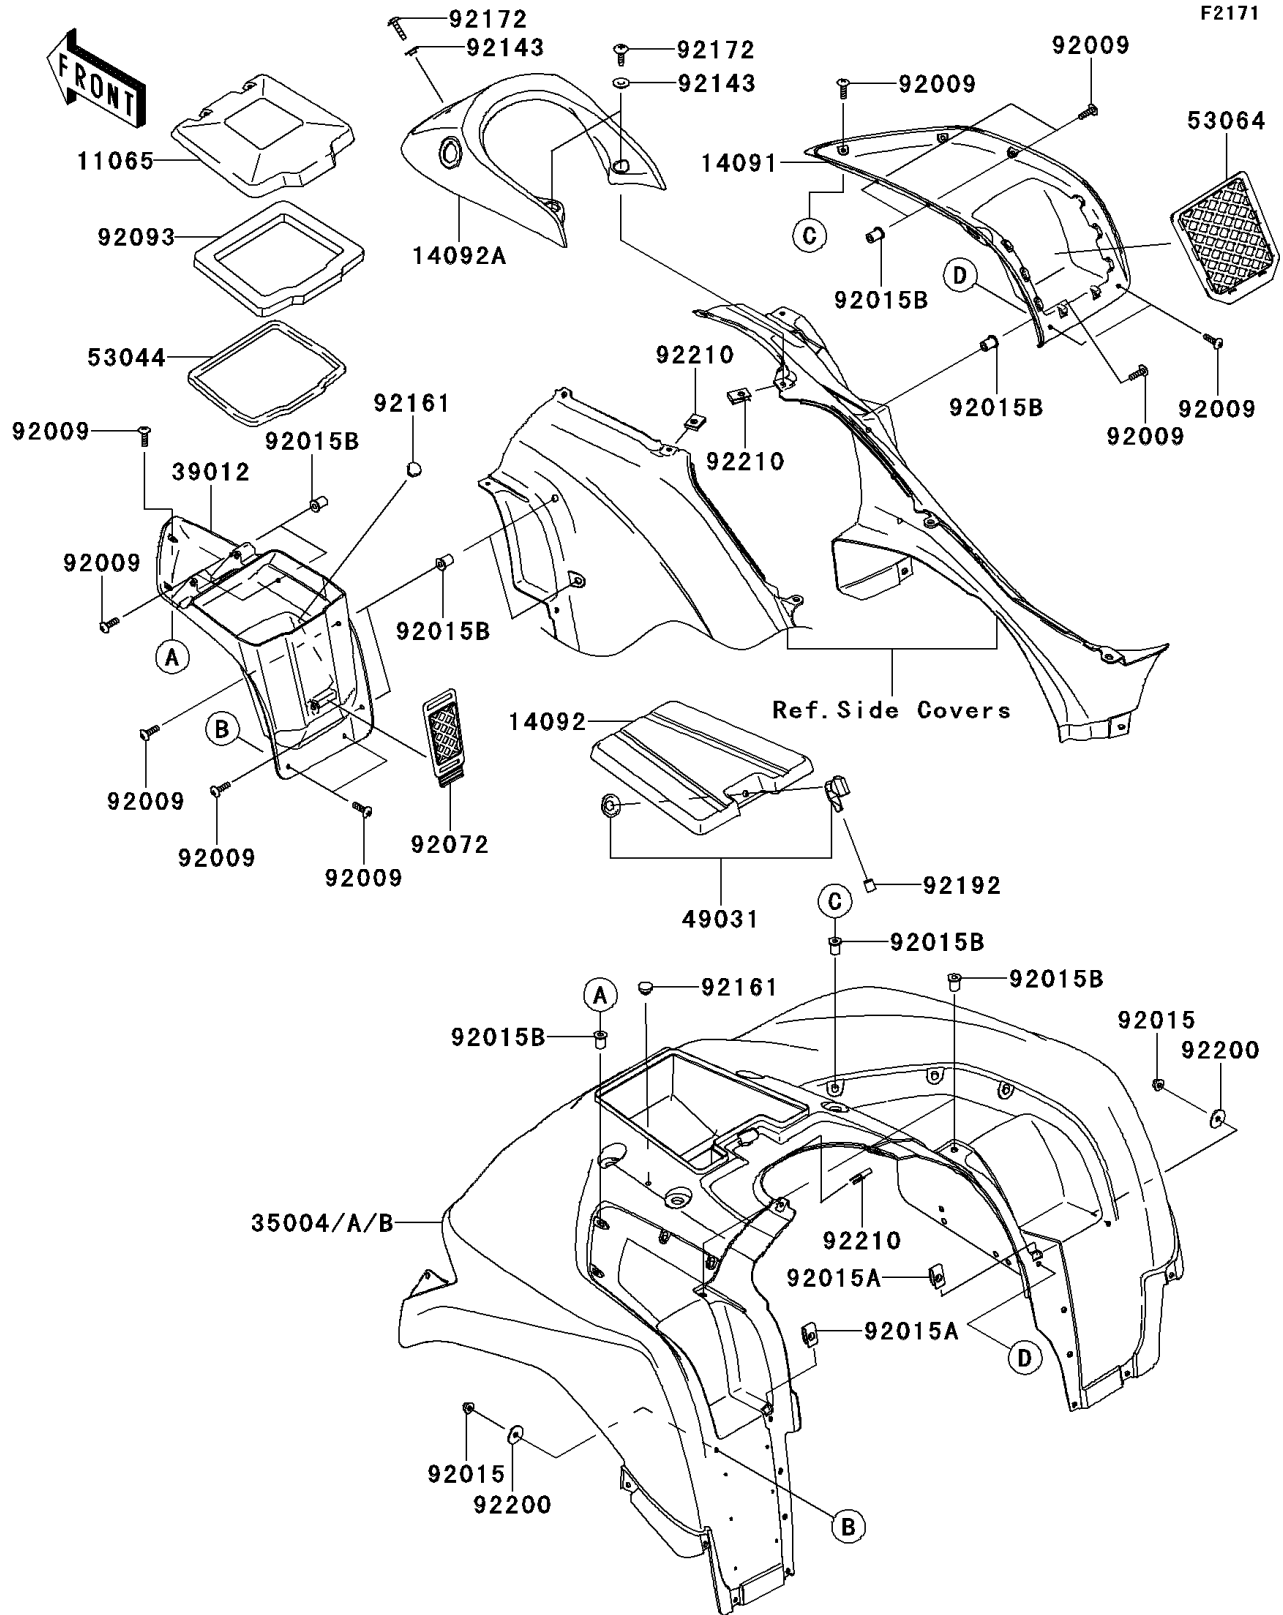

2012 Brute Force® 750 4x4i PARTS DIAGRAM

Front Fender(s)

2012 Brute Force® 750 4x4i PARTS LIST

Front Fender(s)

ITEM NAME	PART NUMBER	QUANTITY
CAP,STORAGE,F.BLACK (Ref # 11065)	11065-0194-6Z	1
COVER,POCKET,RH,F.BLACK (Ref # 14091)	14091-0136-6Z	1
COVER,STORAGE BOX (Ref # 14092)	14092-0180	1
COVER,TOP,F.BLACK (Ref # 14092A)	14092-0769-6Z	1
FENDER-FRONT,A.RED (Ref # 35004)	35004-0153-260	1
CASE-STORAGE,F.BLACK (Ref # 39012)	39012-0015-6Z	1
LATCH (Ref # 49031)	49031-0004	1
TRIM,L=700 (Ref # 53044)	53044-0037	1
NET-CARGO (Ref # 53064)	53064-0002	1
SCREW,5X18 (Ref # 92009)	92009-1655	1
NUT,FLANGED,5MM (Ref # 92015)	92015-1259	1
NUT,5MM (Ref # 92015A)	92015-1710	1
NUT,WELL,5MM (Ref # 92015B)	92015-1757	1
BAND,STORAGE (Ref # 92072)	92072-0095	1
SEAL,STORAGE CAP (Ref # 92093)	92093-0568	1
COLLAR (Ref # 92143)	92143-1087	1
DAMPER (Ref # 92161)	92161-0586	1
SCREW,TAPPING,6X20 (Ref # 92172)	92172-0488	1
TUBE (Ref # 92192)	92192-0973	1
WASHER,5.5X20X1.2 (Ref # 92200)	92200-0284	1
NUT,LEAF SPRING,6MM (Ref # 92210)	92210-0624	1