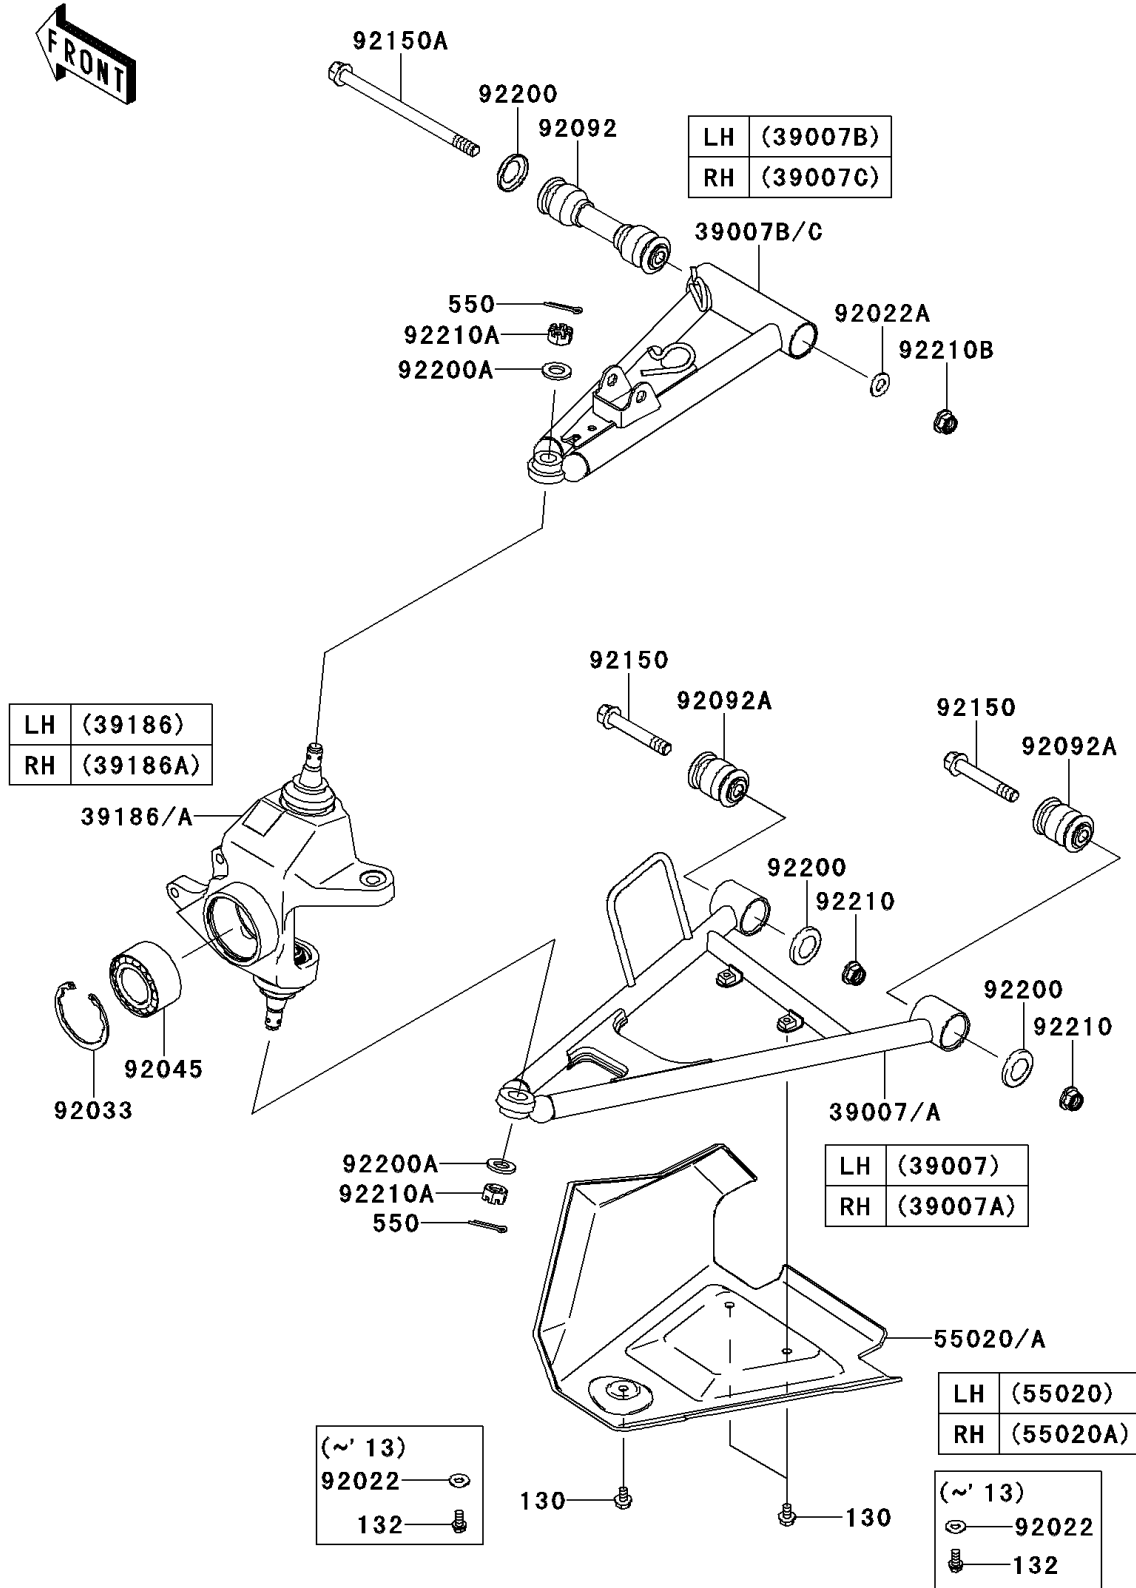

## 2012 Brute Force® 750 4x4i PARTS DIAGRAM

Front Suspension

F2152

## 2012 Brute Force® 750 4x4i PARTS LIST

Front Suspension

ITEM NAME	PART NUMBER	QUANTITY
BOLT-FLANGED-SMALL,6X12 (Ref # 132)	132BA0612	1
PIN-COTTER,3.0X25 (Ref # 550)	550AA3025	1
ARM-SUSP,FR,LWR,LH (Ref # 39007)	39007-0176	1
ARM-SUSP,FR,LWR,RH (Ref # 39007A)	39007-0177	1
ARM-SUSP,FR,UPP,LH (Ref # 39007B)	39007-0341	1
ARM-SUSP,FR,UPP,RH (Ref # 39007C)	39007-0342	1
KNUCKLE ASSY,FR,LH (Ref # 39186)	39186-0033	1
KNUCKLE ASSY,FR,RH (Ref # 39186A)	39186-0034	1
GUARD,FRONT ARM,LH,F.BLACK (Ref # 55020)	55020-0109-6Z	1
GUARD,FRONT ARM,RH,F.BLACK (Ref # 55020A)	55020-0110-6Z	1
WASHER,7X16X1.2 (Ref # 92022)	92022-024	1
WASHER,10.2X20X1.5 (Ref # 92022A)	92022-3742	1
RING-SNAP,55MM (Ref # 92033)	92033-1274	1
BEARING-BALL,30BWD08ACA13 (Ref # 92045)	92045-0095	1
BUSHING-RUBBER (Ref # 92092)	92092-0025	1
BUSHING-RUBBER (Ref # 92092A)	92092-0026	1
BOLT,FLANGED,10X63 (Ref # 92150)	92150-1384	1
BOLT,FLANGED,10X150 (Ref # 92150A)	92150-1686	1
WASHER,19X31.8X4 (Ref # 92200)	92200-0582	1
WASHER,12.3X23X2.3 (Ref # 92200A)	92200-1004	1
NUT,LOCK,FLANGED,10MM (Ref # 92210)	92210-0276	1
NUT,CASTLE,12MM (Ref # 92210A)	92210-0395	1
NUT,LOCK,FLANGED,10MM (Ref # 92210B)	92210-1081	1