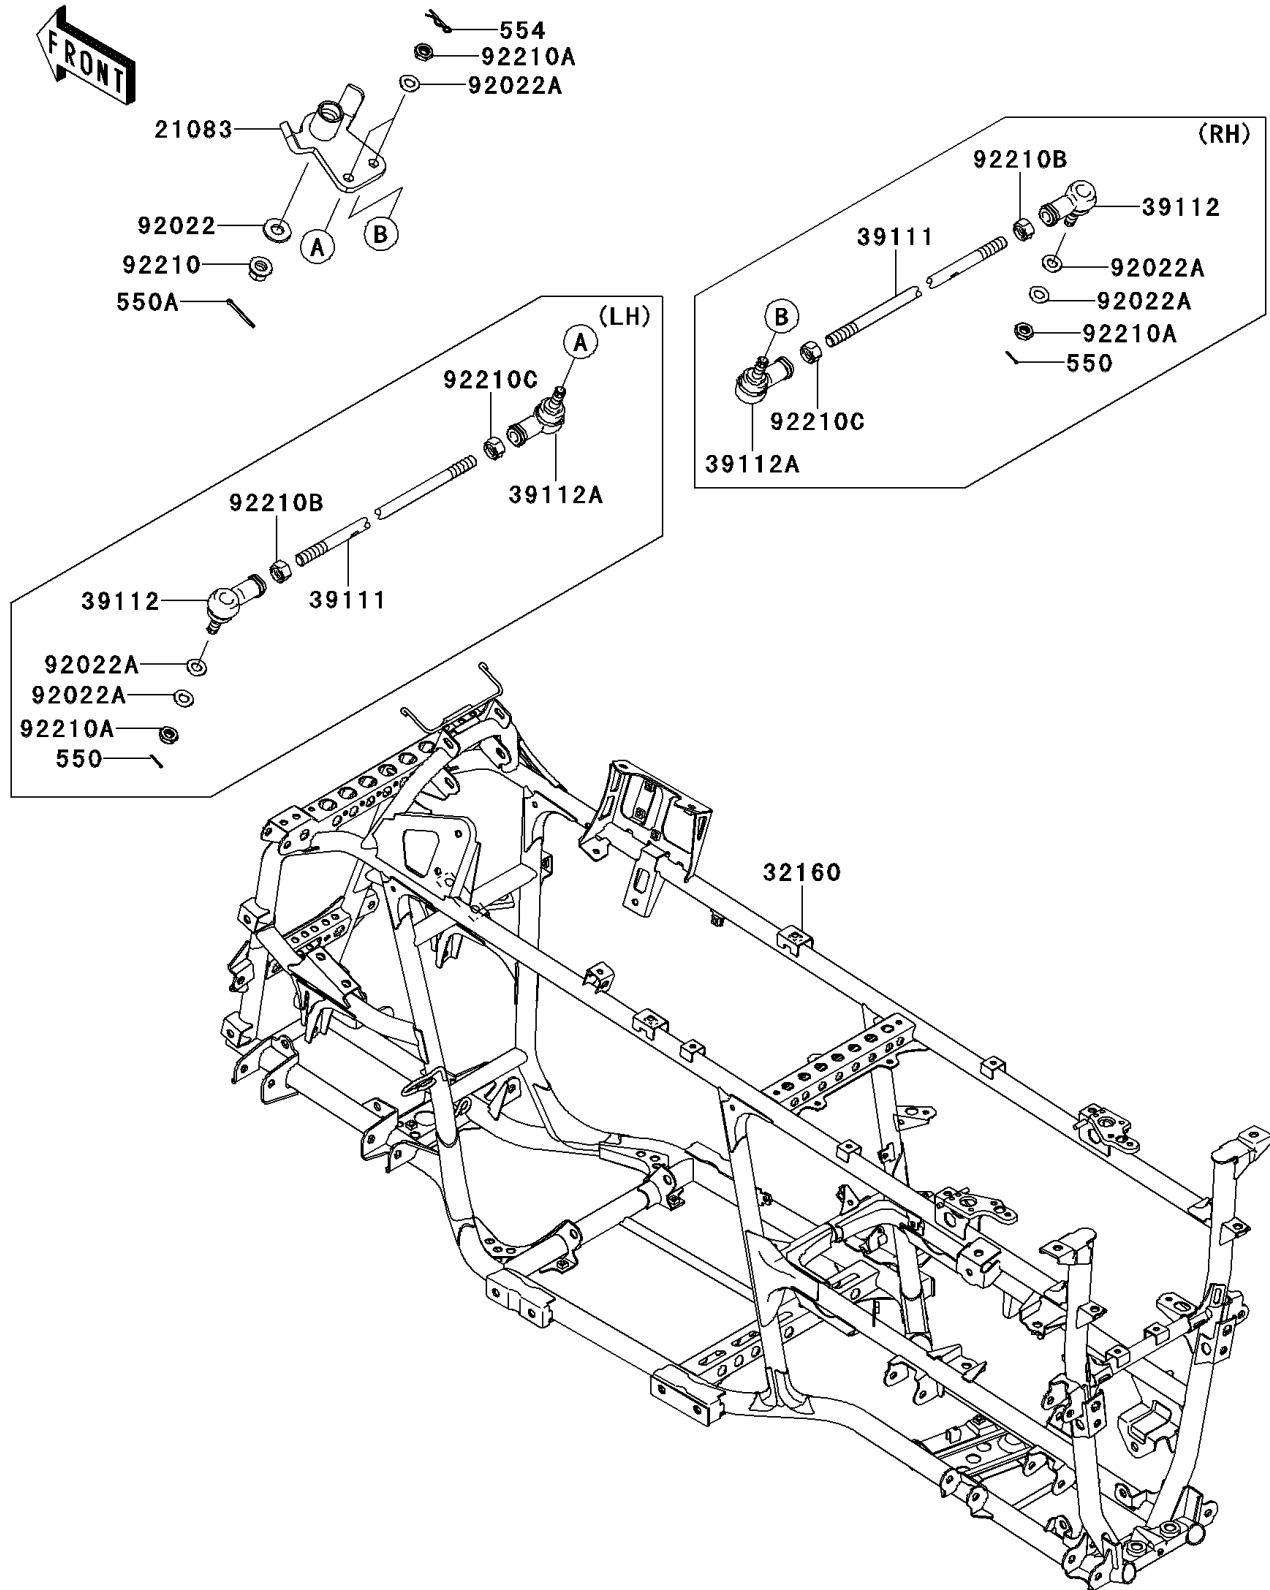

2012 Brute Force® 750 4x4i PARTS DIAGRAM

Frame

F2120

2012 Brute Force® 750 4x4i PARTS LIST

Frame

ITEM NAME	PART NUMBER	QUANTITY
PIN-COTTER,2.0X15 (Ref # 550)	550AA2015	1
PIN-COTTER,3.2X30 (Ref # 550A)	550AA3230	1
PIN-SNAP,10MM (Ref # 554)	554DA1000	1
ARM,PITMAN (Ref # 21083)	21083-0054	1
FRAME-COMP (Ref # 32160)	32160-0528	1
ROD-TIE (Ref # 39111)	39111-0023	1
RODEND-TIE,RIGHT HANDED (Ref # 39112)	39112-0009	1
RODEND-TIE,LEFT HANDED (Ref # 39112A)	39112-0010	1
WASHER,12.5X28X3.0 (Ref # 92022)	92022-1343	1
WASHER,10.2X20X1.5 (Ref # 92022A)	92022-3742	1
NUT,12MM (Ref # 92210)	92210-0603	1
NUT,LOCK,10MM (Ref # 92210A)	92210-1184	1
NUT,RIGHT HANDED (Ref # 92210B)	92210-1385	1
NUT,LEFT HANDED (Ref # 92210C)	92210-1386	1