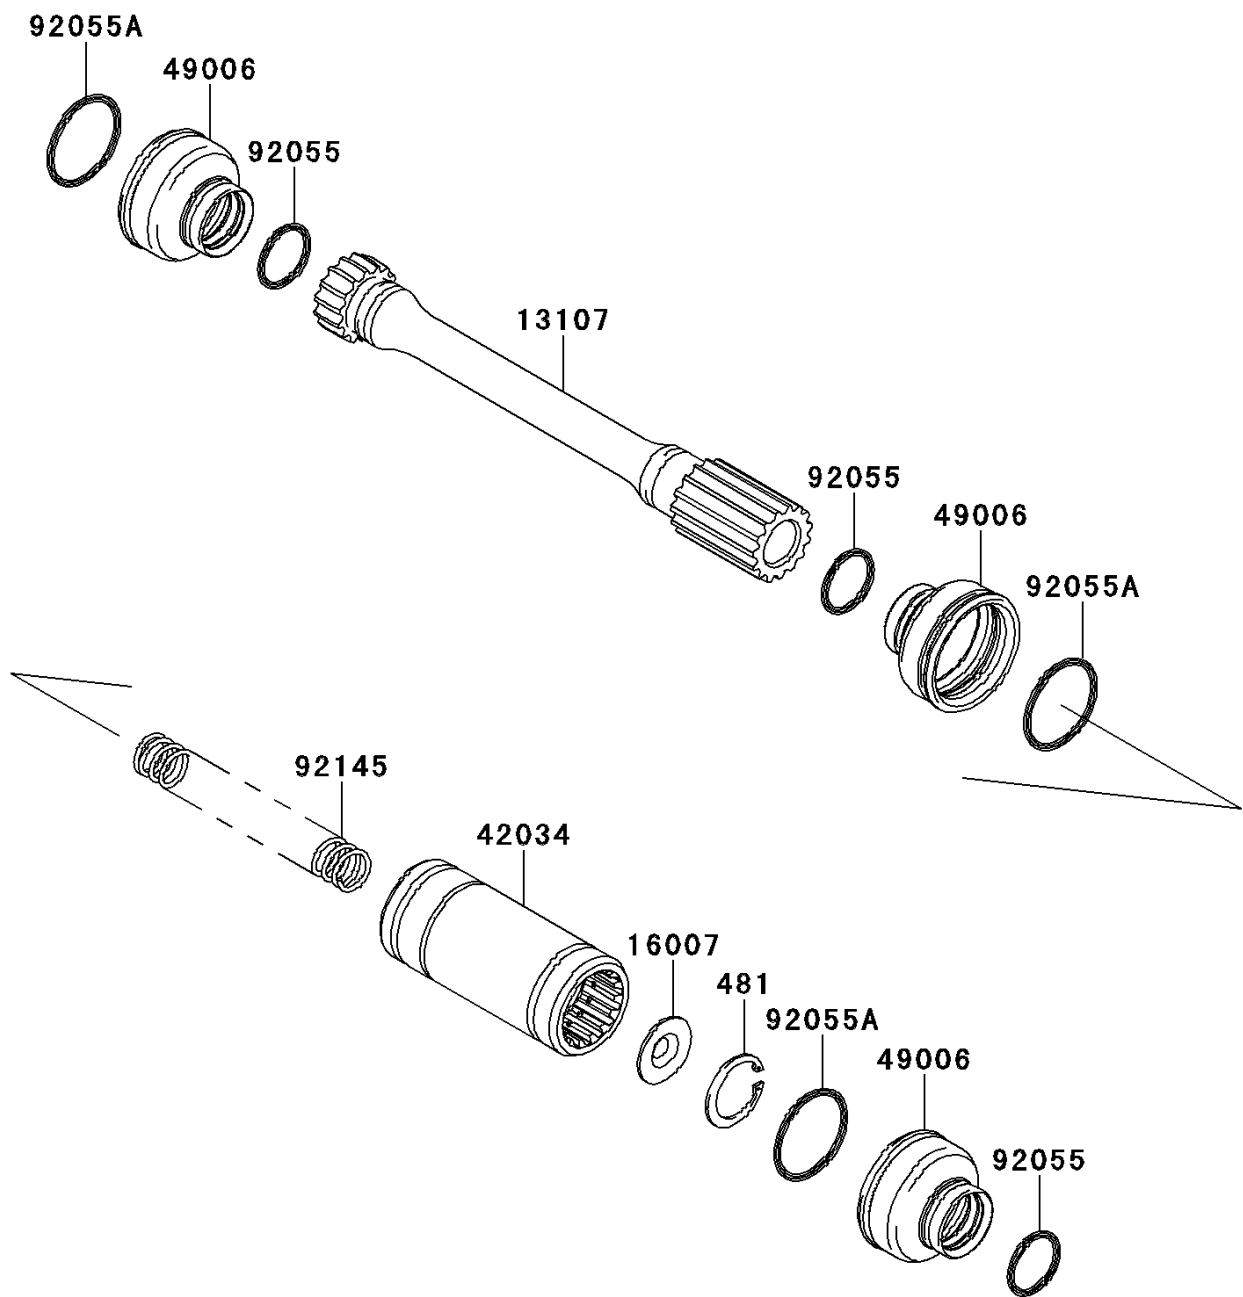

2012 Brute Force® 750 4x4i PARTS DIAGRAM

Drive Shaft-Propeller

E3135

2012 Brute Force® 750 4x4i PARTS LIST

Drive Shaft-Propeller

ITEM NAME	PART NUMBER	QUANTITY
CIRCLIP-TYPE-C,25MM (Ref # 481)	481J2500	1
SHAFT,FR PROPELLER SHAFT (Ref # 13107)	13107-1505	1
SEAT-SPRING,PROPELLER SHAFT (Ref # 16007)	16007-0042	1
COUPLING,PROPELLER (Ref # 42034)	42034-1193	1
BOOT (Ref # 49006)	49006-1362	1
RING-O,18X24X3 (Ref # 92055)	92055-1633	1
RING-O,30X35X2.5 (Ref # 92055A)	92055-1693	1
SPRING,PROPELLER SHAFT (Ref # 92145)	92145-1304	1