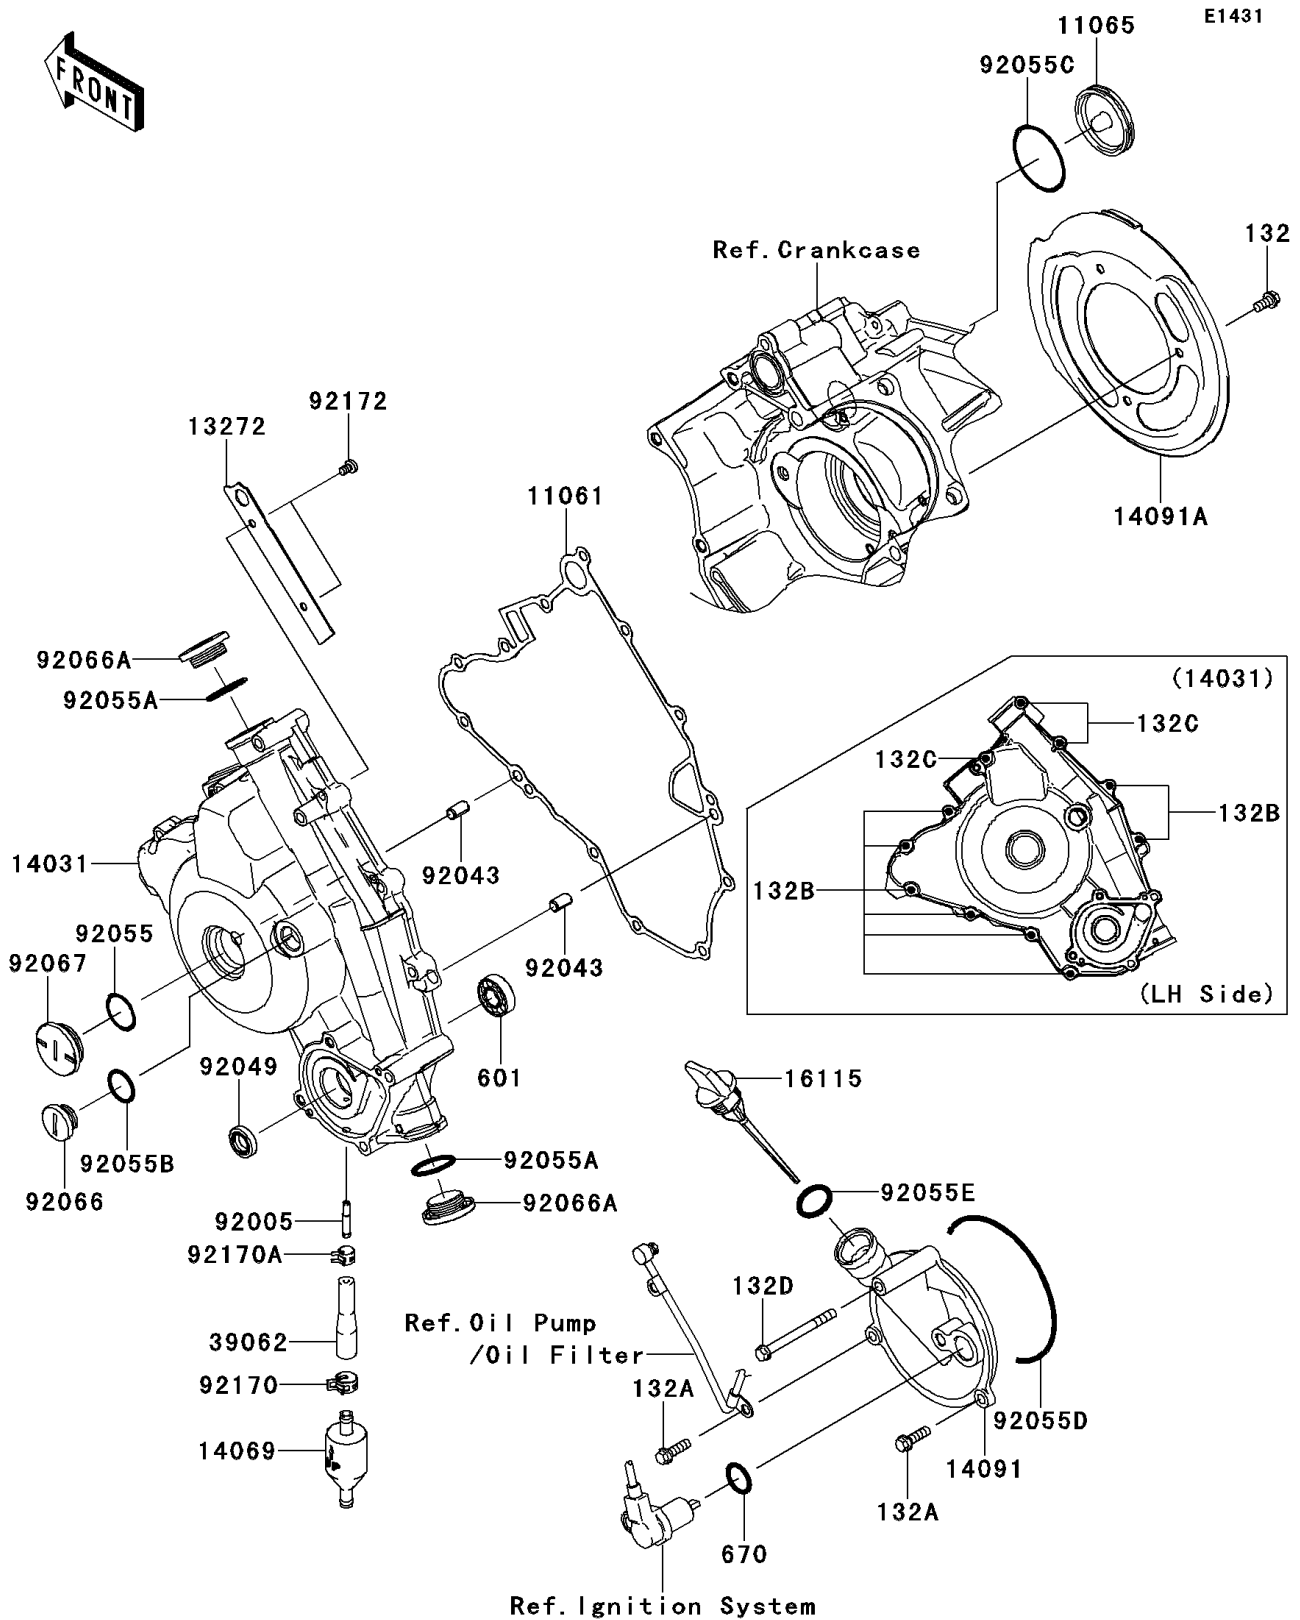

2012 Brute Force® 750 4x4i PARTS DIAGRAM

Engine Cover(s)

2012 Brute Force® 750 4x4i PARTS LIST

Engine Cover(s)

ITEM NAME	PART NUMBER	QUANTITY
BOLT-FLANGED-SMALL,6X12 (Ref # 132)	132BD0612	1
BOLT-FLANGED-SMALL,6X20 (Ref # 132A)	132BD0620	1
BOLT-FLANGED-SMALL,6X30 (Ref # 132B)	132BD0630	1
BOLT-FLANGED-SMALL,6X55 (Ref # 132C)	132BD0655	1
BOLT-FLANGED-SMALL,6X65 (Ref # 132D)	132BD0665	1
BEARING-BALL (Ref # 601)	601A6001	1
O RING (Ref # 670)	670D2018	1
GASKET (Ref # 11061)	11061-1119	1
CAP (Ref # 11065)	11065-1151	1
PLATE (Ref # 13272)	13272-1090	1
COVER-GENERATOR (Ref # 14031)	14031-0127	1
BREATHER (Ref # 14069)	14069-1051	1
COVER (Ref # 14091)	14091-1365	1
COVER,BELT CONVERTER (Ref # 14091A)	14091-1571	1
CAP-OIL FILLER (Ref # 16115)	16115-0001	1
HOSE-COOLING,CARBURETOR-VALVE (Ref # 39062)	39062-1382	1
FITTING (Ref # 92005)	92005-1264	1
PIN,6.2X8X14 (Ref # 92043)	92043-1263	1
SEAL-OIL,SC 12X22X5 (Ref # 92049)	92049-1228	1
RING-O,27.7X2.4 (Ref # 92055)	92055-091	1
RING-O,25.7X2.4 (Ref # 92055A)	92055-1136	1
RING-O,20X2 (Ref # 92055B)	92055-1146	1
RING-O,44.7X2.4 (Ref # 92055C)	92055-1279	1
RING-O,99.5X2.0 (Ref # 92055D)	92055-1632	1
RING-O,20X3 (Ref # 92055E)	92055-2185	1
PLUG,COVER (Ref # 92066)	92066-0011	1
PLUG,25X8 (Ref # 92066A)	92066-0012	1
PLUG,30X8 (Ref # 92067)	92067-024	1
CLAMP (Ref # 92170)	92170-1492	1

2012 Brute Force® 750 4x4i PARTS LIST

Engine Cover(s)

ITEM NAME	PART NUMBER	QUANTITY
CLAMP (Ref # 92170A)	92170-1493	1
SCREW,5X8 (Ref # 92172)	92172-0119	1