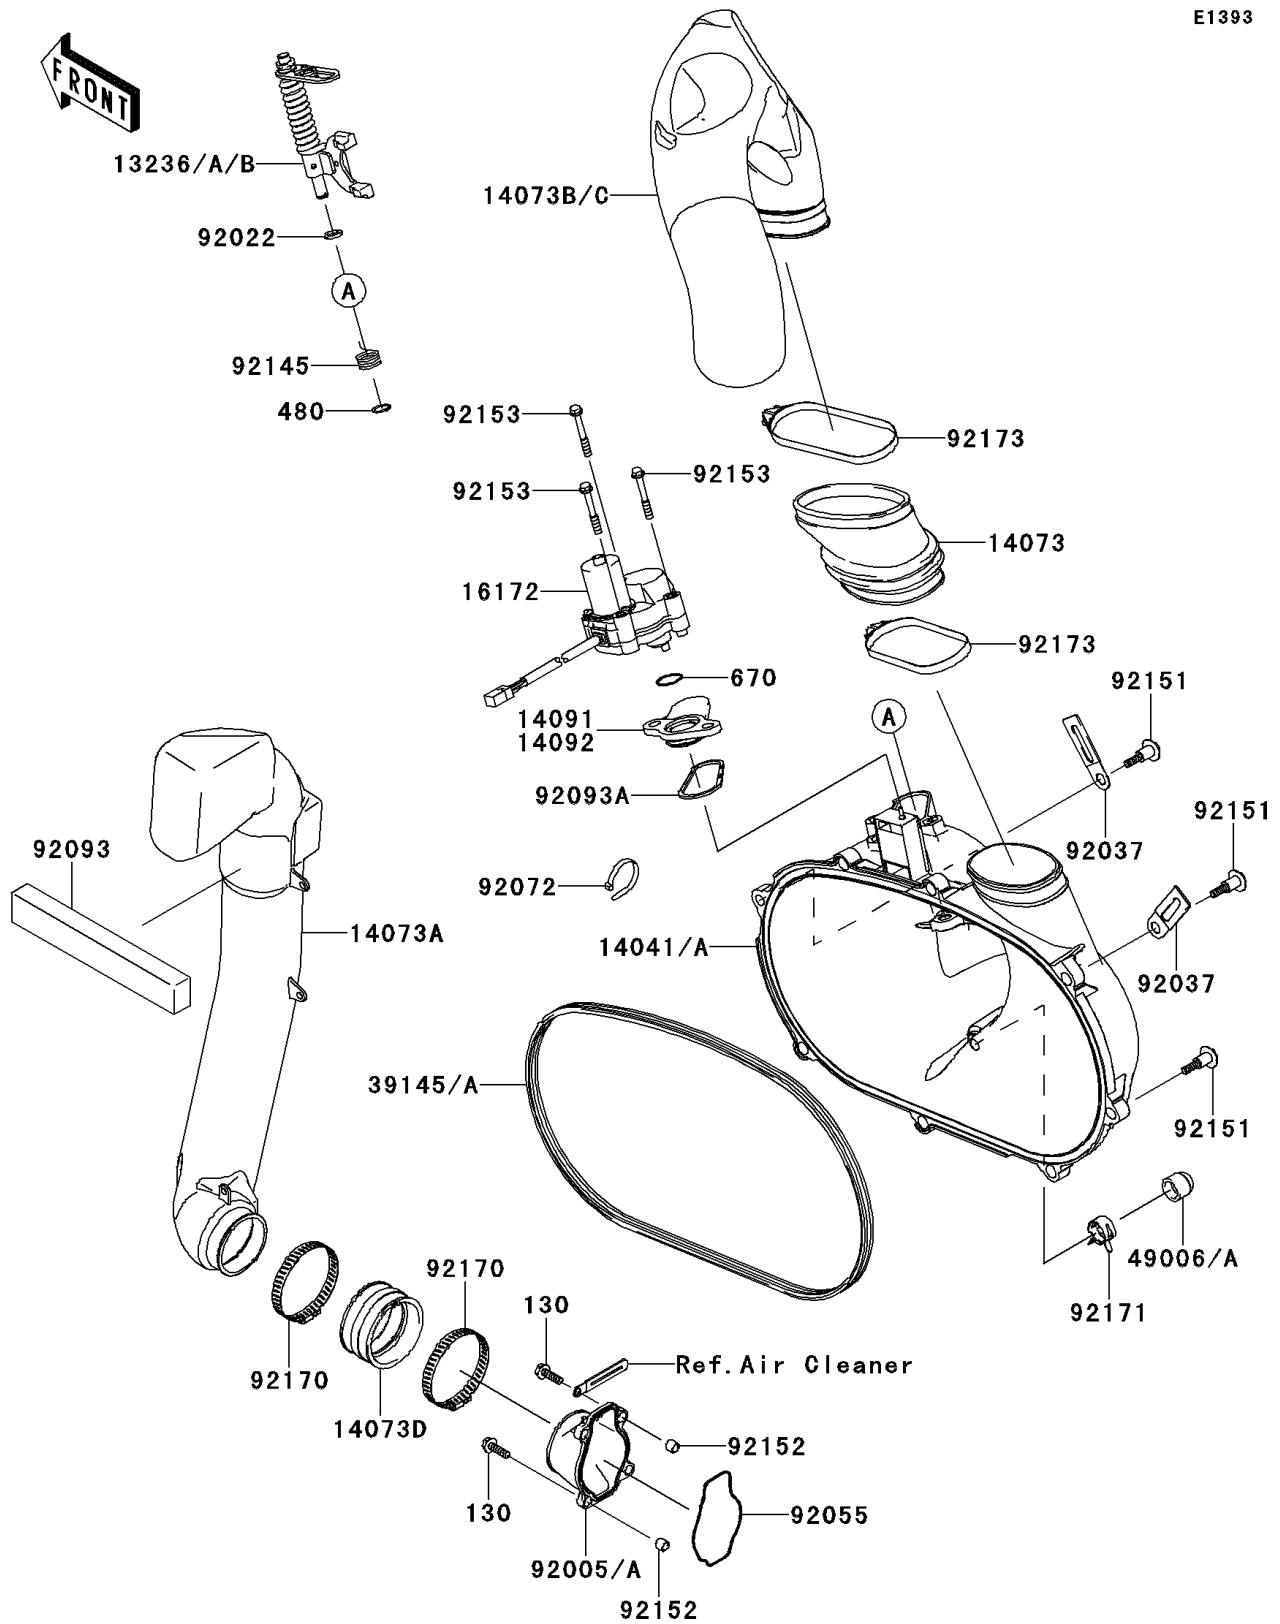

2012 Brute Force® 750 4x4i PARTS DIAGRAM

Converter Cover

E1393

2012 Brute Force® 750 4x4i PARTS LIST

Converter Cover

| ITEM NAME | PART NUMBER | QUANTITY |
|--------------------------------------|-------------|----------|
| BOLT-FLANGED,6X20 (Ref # 130) | 130CD0620 | 1 |
| CIRCLIP-TYPE-C,10MM (Ref # 480) | 480J1000 | 1 |
| O RING (Ref # 670) | 670D3022 | 1 |
| LEVER-COMP,YELLOW (Ref # 13236) | 13236-0046 | 1 |
| LEVER-COMP,GREEN (Ref # 13236A) | 13236-0047 | 1 |
| LEVER-COMP,PAINT LESS (Ref # 13236B) | 13236-0048 | 1 |
| COVER-COMP (Ref # 14041A) | 14041-0562 | 1 |
| DUCT,EXHAUST JOINT (Ref # 14073) | 14073-0028 | 1 |
| DUCT,INTAKE (Ref # 14073A) | 14073-0298 | 1 |
| DUCT,EXHAUST (Ref # 14073B) | 14073-0299 | 1 |
| DUCT,JOINT (Ref # 14073D) | 14073-1775 | 1 |
| COVER (Ref # 14091) | 14091-1421 | 1 |
| ACTUATOR (Ref # 16172) | 16172-0018 | 1 |
| TRIM-SEAL (Ref # 39145A) | 39145-1135 | 1 |
| BOOT,DRAIN (Ref # 49006A) | 49006-3718 | 1 |
| FITTING (Ref # 92005A) | 92005-1387 | 1 |
| WASHER,10.2X16X1 (Ref # 92022) | 92022-1829 | 1 |
| CLAMP (Ref # 92037) | 92037-1780 | 1 |
| RING-O (Ref # 92055) | 92055-1630 | 1 |
| BAND,L=188 (Ref # 92072) | 92072-1239 | 1 |
| SEAL (Ref # 92093) | 92093-0572 | 1 |
| SEAL (Ref # 92093A) | 92093-1548 | 1 |
| SPRING (Ref # 92145) | 92145-1567 | 1 |
| BOLT,FLANGED,6X30 (Ref # 92151) | 92151-1686 | 1 |
| COLLAR (Ref # 92152) | 92152-1332 | 1 |
| BOLT,6X47 (Ref # 92153) | 92153-0678 | 1 |
| CLAMP (Ref # 92170) | 92170-1764 | 1 |
| CLAMP (Ref # 92171) | 92171-0329 | 1 |
| CLAMP (Ref # 92173) | 92173-0260 | 1 |