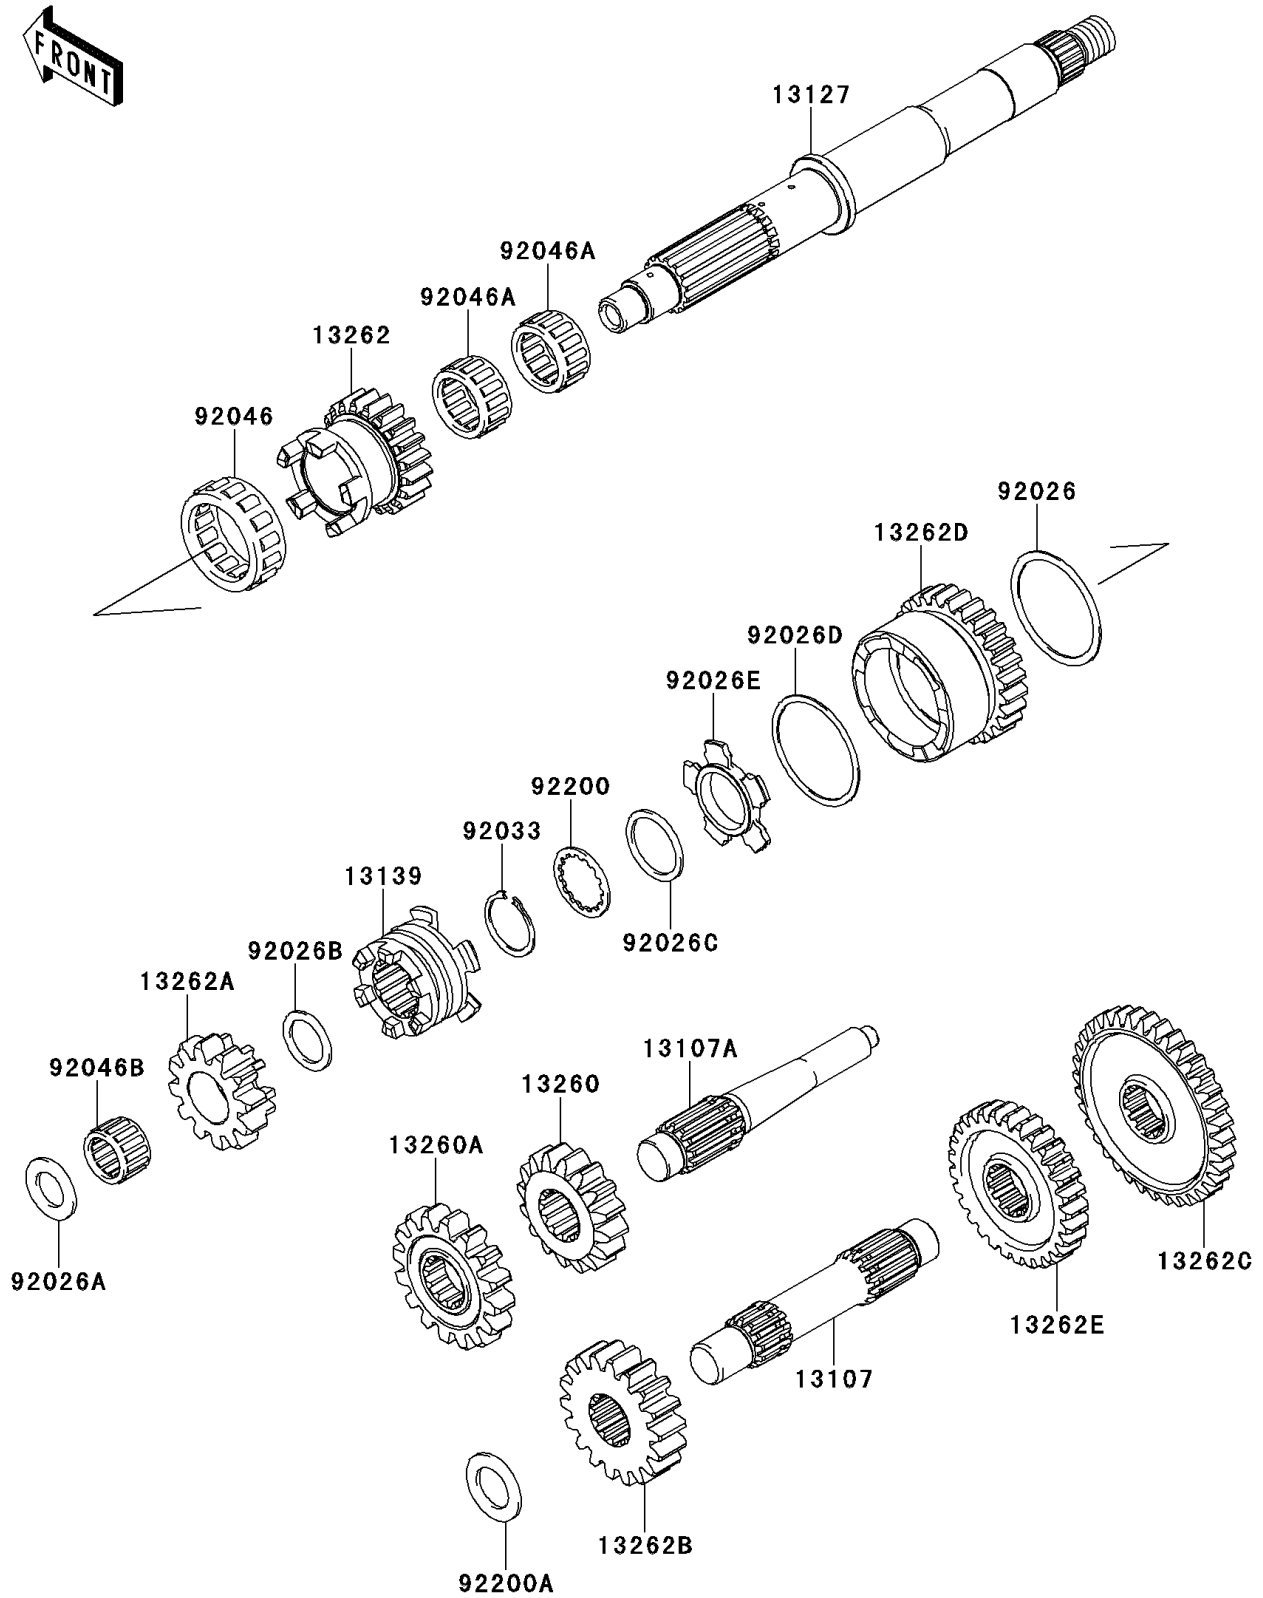

## 2012 Brute Force® 750 4x4i PARTS DIAGRAM

Transmission

E1361

## 2012 Brute Force® 750 4x4i PARTS LIST

### Transmission

ITEM NAME	PART NUMBER	QUANTITY
SHAFT,COUNTER (Ref # 13107)	13107-0182	1
SHAFT,REVERSE,IDLE (Ref # 13107A)	13107-0754	1
SHAFT-TRANSMISSION INPUT (Ref # 13127)	13127-0053	1
SHIFTER (Ref # 13139)	13139-0626	1
GEAR,OUTPUT REVERSE,16T (Ref # 13260)	13260-1872	1
GEAR,DRIVEN REVERSE,16T (Ref # 13260A)	13260-1873	1
GEAR,INPUT LOW,20T (Ref # 13262)	13262-0234	1
GEAR,INPUT REVERSE,12T (Ref # 13262A)	13262-0235	1
GEAR,OUTPUT DRIVE,18T (Ref # 13262B)	13262-0432	1
GEAR,DRIVEN LOW,36T (Ref # 13262C)	13262-0794	1
GEAR,INPUT HI,27T (Ref # 13262D)	13262-0837	1
GEAR,DRIVEN HI,29T (Ref # 13262E)	13262-0838	1
SPACER,48.2X56X1.0 (Ref # 92026)	92026-0163	1
SPACER,17.3X30X2.0 (Ref # 92026A)	92026-1415	1
SPACER,21.2X29X1.6 (Ref # 92026B)	92026-1568	1
SPACER,28.2X34.5X1.6 (Ref # 92026C)	92026-1587	1
SPACER,48.2X54.3X1.0 (Ref # 92026D)	92026-1599	1
SPACER,HI&LOW (Ref # 92026E)	92026-1600	1
RING-SNAP,25.9X30.6X1.2 (Ref # 92033)	92033-1037	1
BEARING-NEEDLE,HIGH GEAR (Ref # 92046)	92046-1276	1
BEARING-NEEDLE,FWF-283317 (Ref # 92046A)	92046-1278	1
BEARING-NEEDLE,REVERSE GEAR (Ref # 92046B)	92046-1279	1
WASHER,28.5X34.0X1.5 (Ref # 92200)	92200-1240	1
WASHER,20.3X33X2.0 (Ref # 92200A)	92200-1351	1