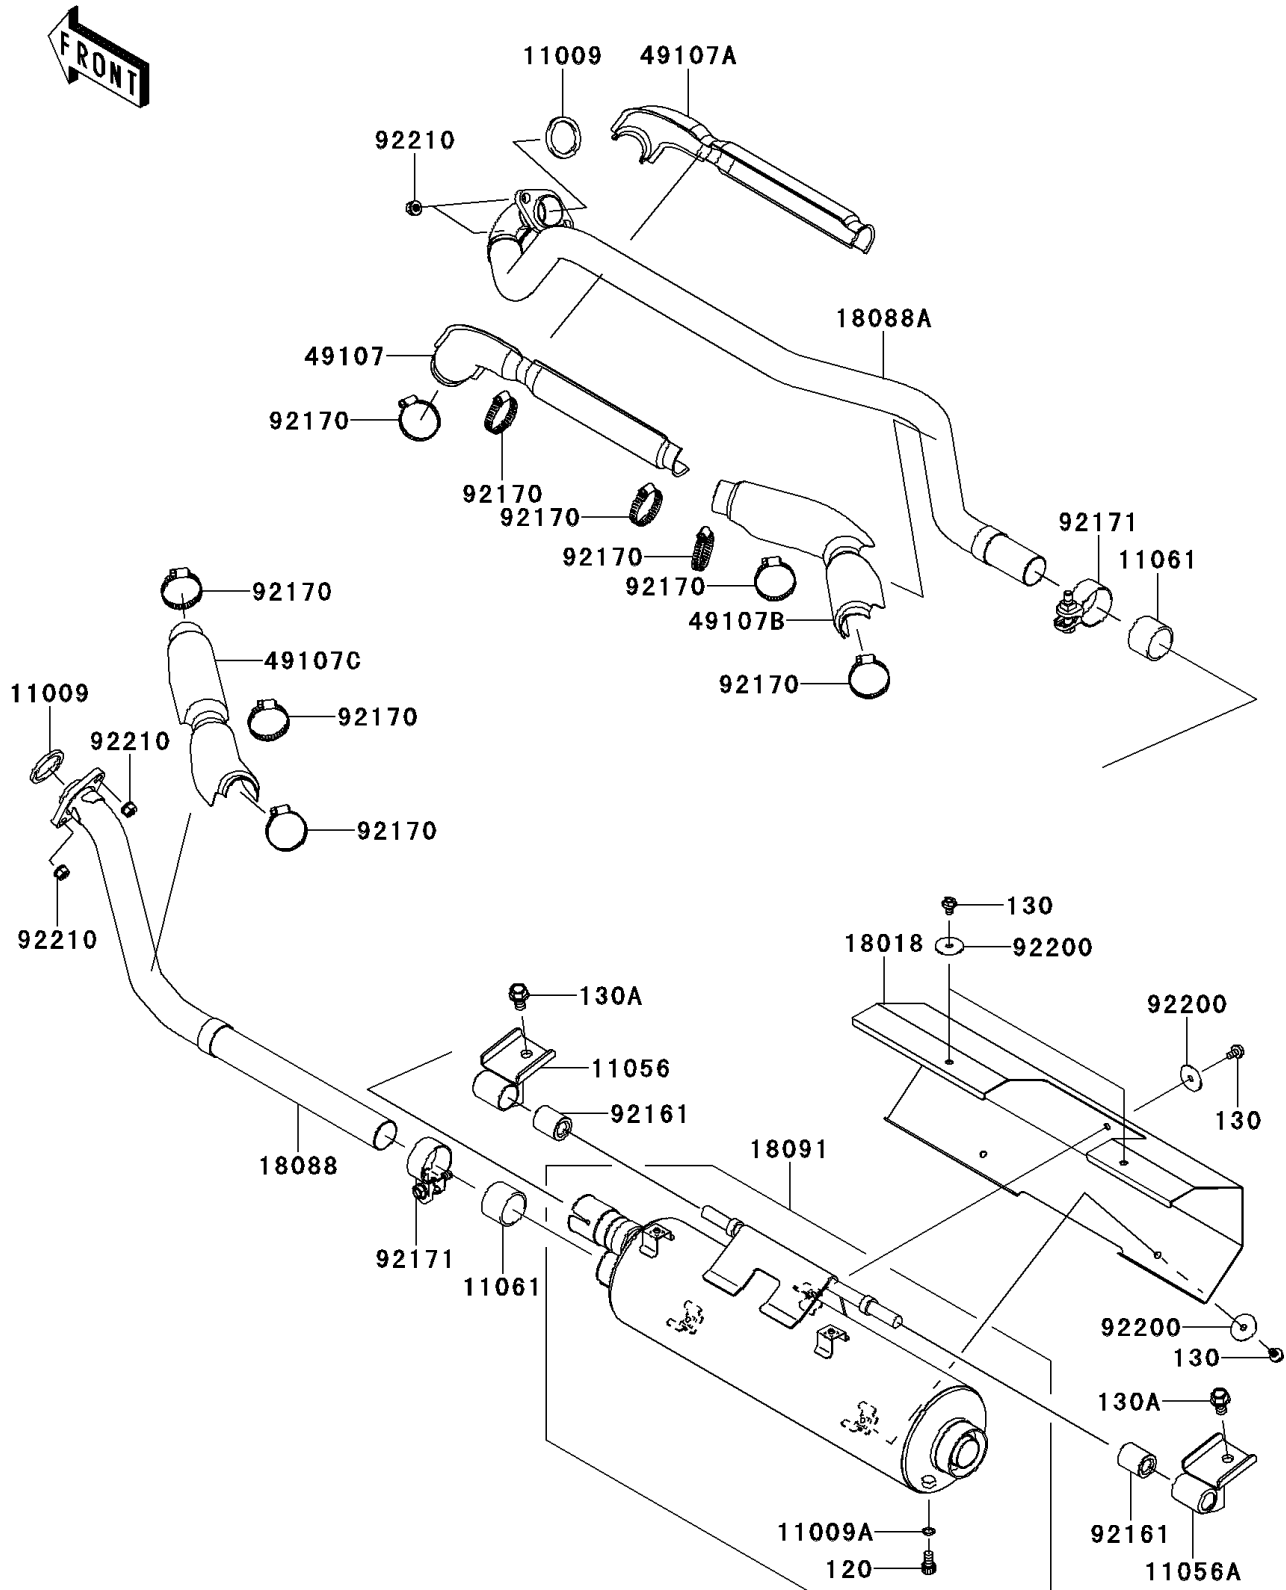

2012 Brute Force® 750 4x4i PARTS DIAGRAM

Muffler(s)

E1140

2012 Brute Force® 750 4x4i PARTS LIST

Muffler(s)

ITEM NAME	PART NUMBER	QUANTITY
BOLT-SOCKET,8X14 (Ref # 120)	120CB0814	1
BOLT-FLANGED,6X10 (Ref # 130)	130BD0610	1
BOLT-FLANGED,10X16 (Ref # 130A)	130CA1016	1
GASKET,EXHAUST HOLDER (Ref # 11009)	11009-1894	1
GASKET (Ref # 11009A)	11009-3028	1
BRACKET,MUFFLER,FR (Ref # 11056)	11056-0532	1
BRACKET,MUFFLER,RR (Ref # 11056A)	11056-0533	1
GASKET,MUFFLER CONNECTING (Ref # 11061)	11061-0360	1
PLATE-HEAT GUARD (Ref # 18018)	18018-0553	1
PIPE-EXHAUST,RR (Ref # 18088)	18088-0713	1
PIPE-EXHAUST,FR (Ref # 18088A)	18088-0728	1
BODY-COMP-MUFFLER (Ref # 18091)	18091-0841	1
COVER-EXHAUST PIPE,FR-F,LH (Ref # 49107)	49107-0715	1
COVER-EXHAUST PIPE,FR-F,RH (Ref # 49107A)	49107-0716	1
COVER-EXHAUST PIPE,FR-R (Ref # 49107B)	49107-0717	1
COVER-EXHAUST PIPE,RR (Ref # 49107C)	49107-0718	1
DAMPER (Ref # 92161)	92161-0961	1
CLAMP (Ref # 92170)	92170-1036	1
CLAMP (Ref # 92171)	92171-1330	1
WASHER,6.5X12X2 (Ref # 92200)	92200-0511	1
NUT,8MM (Ref # 92210)	92210-1242	1