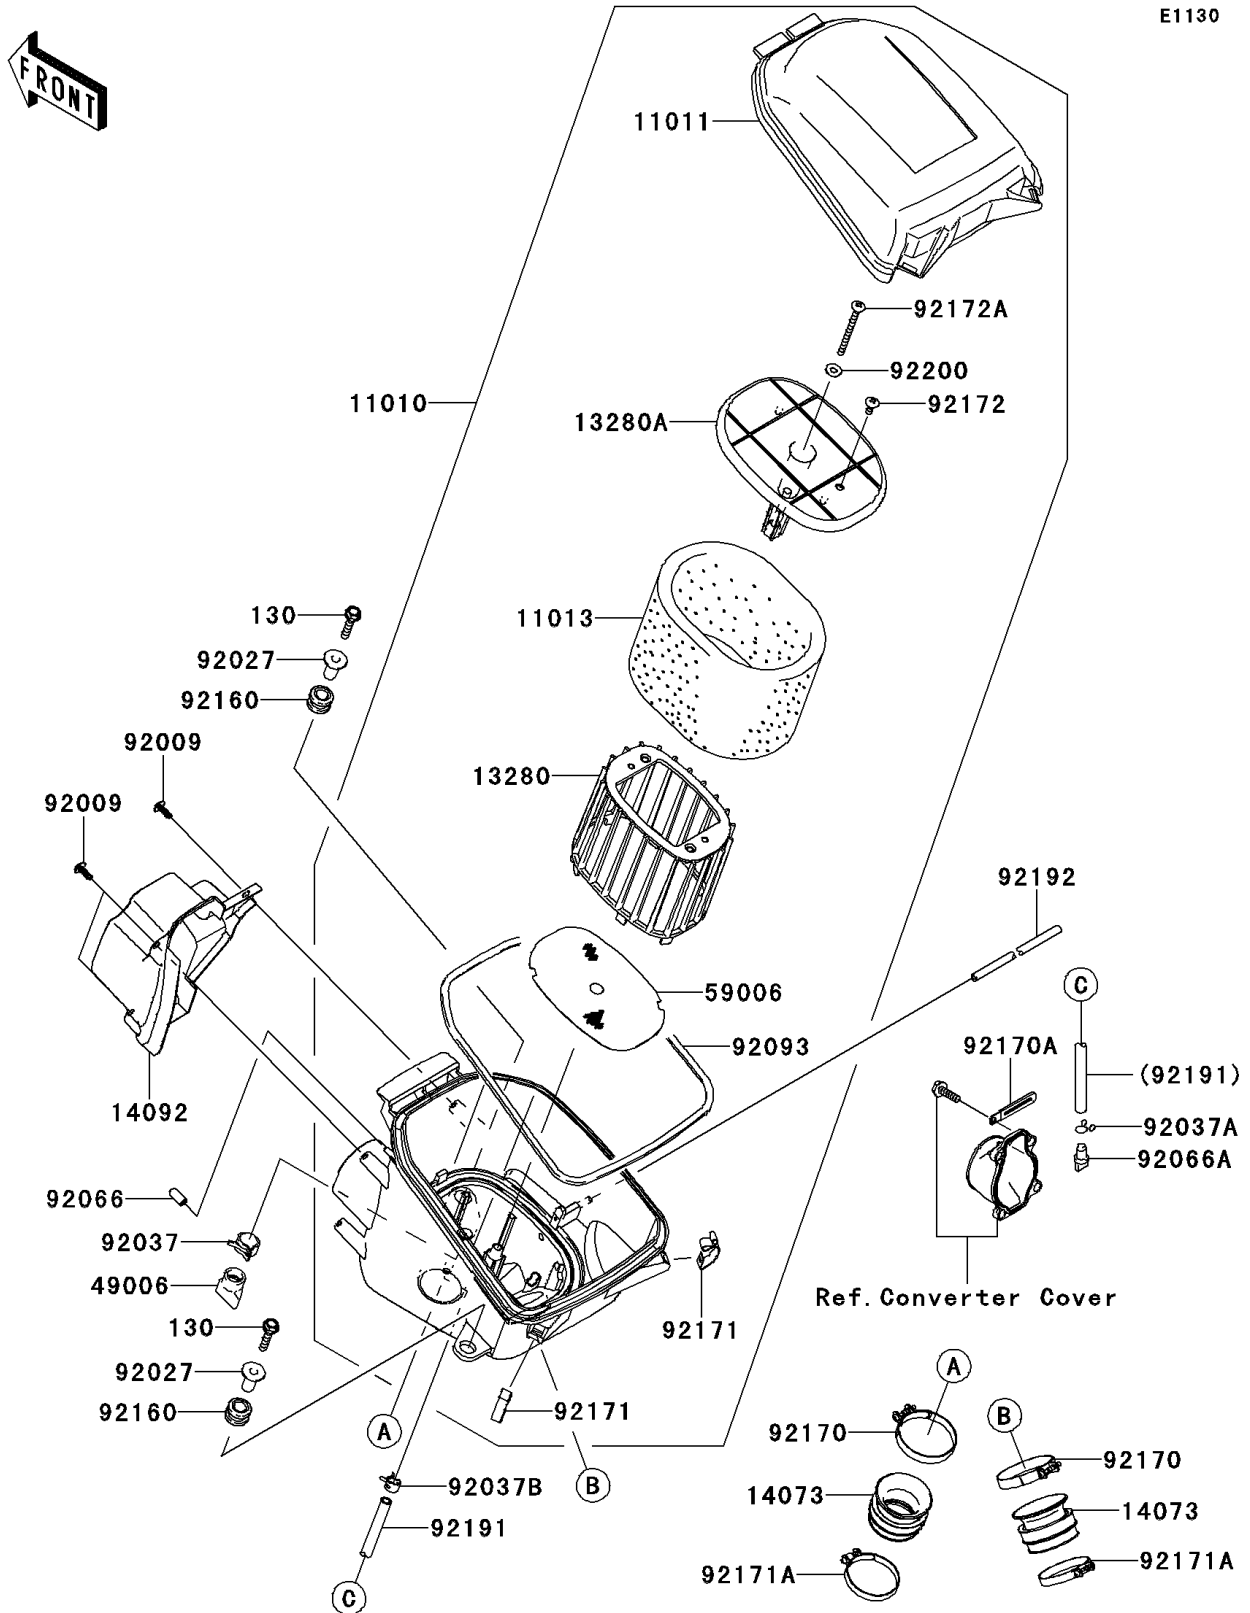

2012 Brute Force® 750 4x4i PARTS DIAGRAM

Air Cleaner

E1130

2012 Brute Force® 750 4x4i PARTS LIST

Air Cleaner

ITEM NAME	PART NUMBER	QUANTITY
BOLT-FLANGED,6X30 (Ref # 130)	130BA0630	1
FILTER-ASSY-AIR (Ref # 11010)	11010-0152	1
CASE-AIR FILTER,UPP (Ref # 11011)	11011-0017	1
ELEMENT-AIR FILTER (Ref # 11013)	11013-0021	1
HOLDER (Ref # 13280)	13280-0232	1
HOLDER (Ref # 13280A)	13280-0233	1
DUCT (Ref # 14073)	14073-0160	1
COVER,INTAKE DUCT (Ref # 14092)	14092-0768	1
BOOT (Ref # 49006)	49006-1292	1
ARRESTER-FLAME (Ref # 59006)	59006-0015	1
SCREW,TAPPING (Ref # 92009)	92009-1113	1
COLLAR,L=21 (Ref # 92027)	92027-195	1
CLAMP,HOSE CLIP (Ref # 92037)	92037-1460	1
CLAMP,TUBE (Ref # 92037A)	92037-147	1
CLAMP,TUBE (Ref # 92037B)	92037-1505	1
PLUG (Ref # 92066)	92066-0095	1
PLUG,DRAIN (Ref # 92066A)	92066-1211	1
SEAL (Ref # 92093)	92093-0083	1
DAMPER (Ref # 92160)	92160-1594	1
CLAMP (Ref # 92170)	92170-1448	1
CLAMP (Ref # 92170A)	92170-1514	1
CLAMP (Ref # 92171)	92171-0225	1
CLAMP (Ref # 92171A)	92171-0722	1
SCREW (Ref # 92172)	92172-0297	1
SCREW (Ref # 92172A)	92172-0300	1
TUBE,7X11X470 (Ref # 92191)	92191-1531	1
TUBE (Ref # 92192)	92192-0449	1
WASHER (Ref # 92200)	92200-0364	1