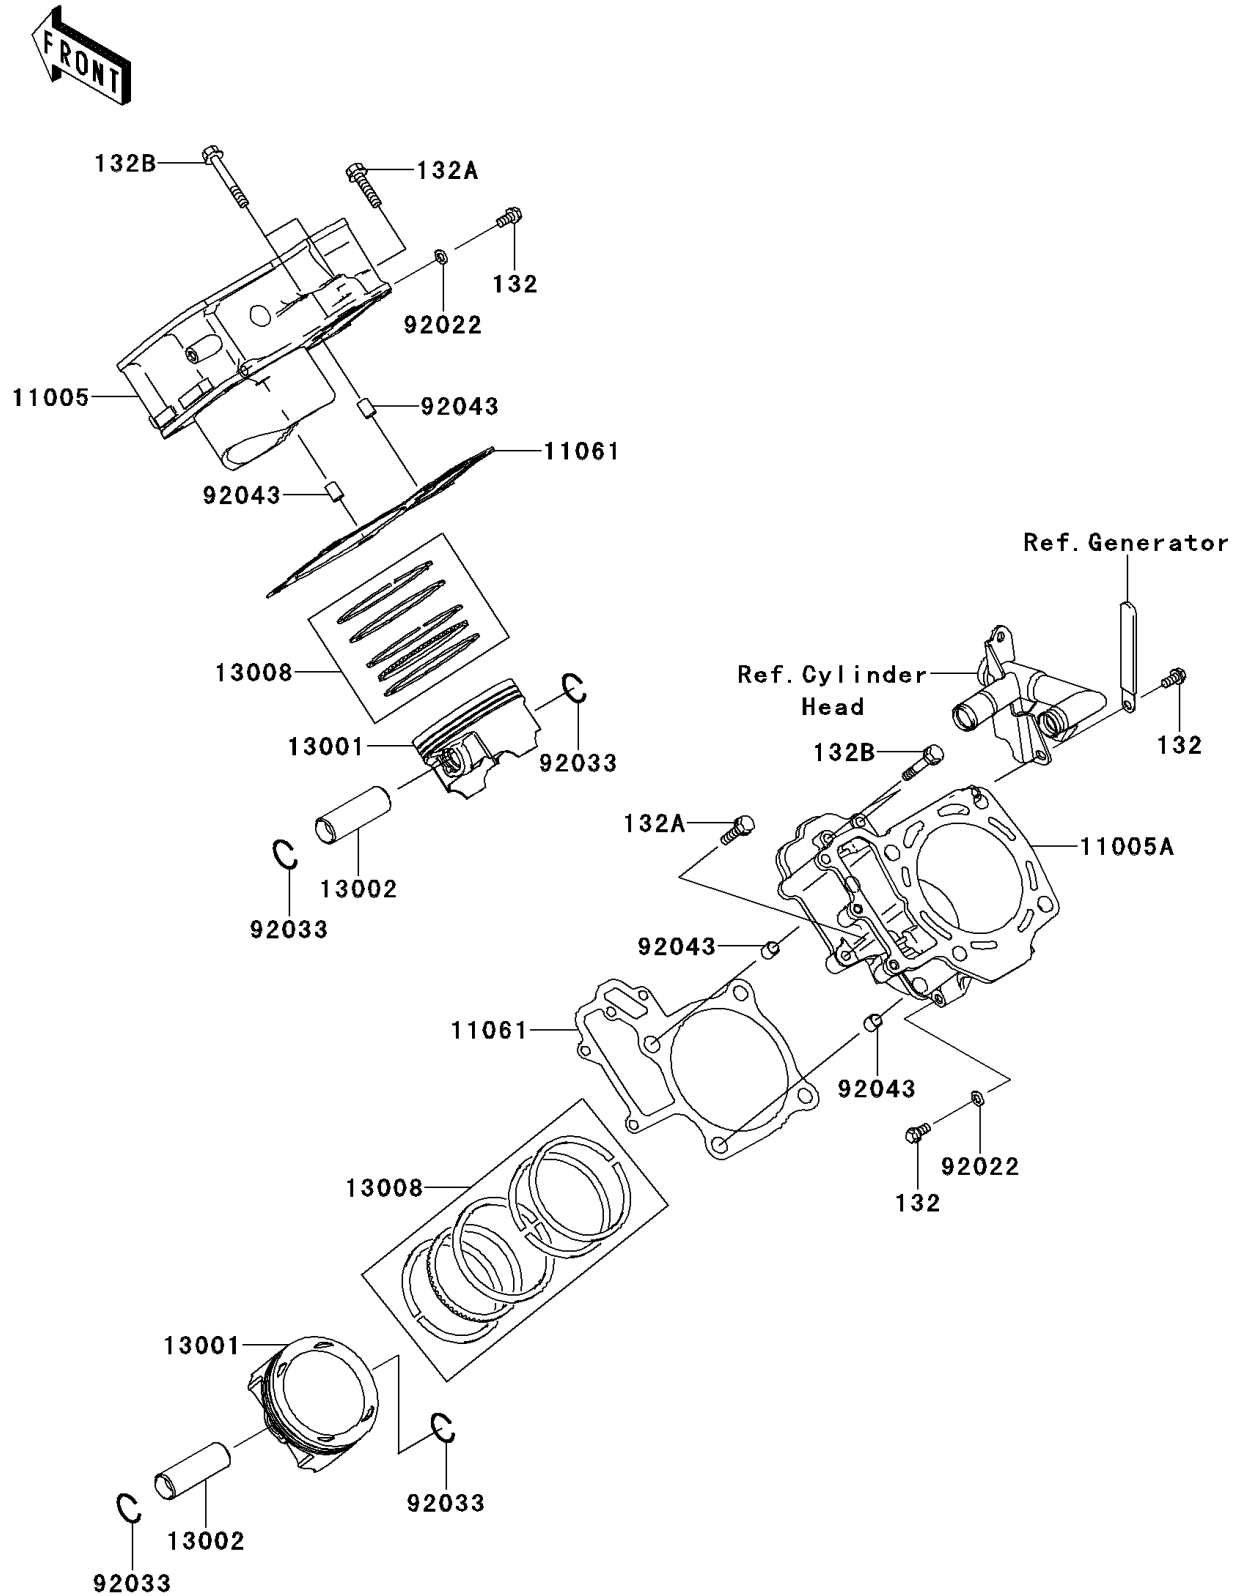

2012 Brute Force® 750 4x4i PARTS DIAGRAM

Cylinder/Piston(s)

E1120

2012 Brute Force® 750 4x4i PARTS LIST

Cylinder/Piston(s)

ITEM NAME	PART NUMBER	QUANTITY
BOLT-FLANGED-SMALL,6X12 (Ref # 132)	132BD0612	1
BOLT-FLANGED-SMALL,6X30 (Ref # 132A)	132BD0630	1
BOLT-FLANGED-SMALL,6X40 (Ref # 132B)	132BD0640	1
CYLINDER-ENGINE,FR (Ref # 11005)	11005-0592	1
CYLINDER-ENGINE,RR (Ref # 11005A)	11005-0593	1
GASKET,CYLINDER BASE (Ref # 11061)	11061-0063	1
PISTON-ENGINE (Ref # 13001)	13001-0718	1
PIN-PISTON (Ref # 13002)	13002-1060	1
RING-SET-PISTON (Ref # 13008)	13008-0042	1
WASHER,6.2X11X1 (Ref # 92022)	92022-304	1
RING-SNAP (Ref # 92033)	92033-1207	1
PIN,10.1X12X14 (Ref # 92043)	92043-4009	1