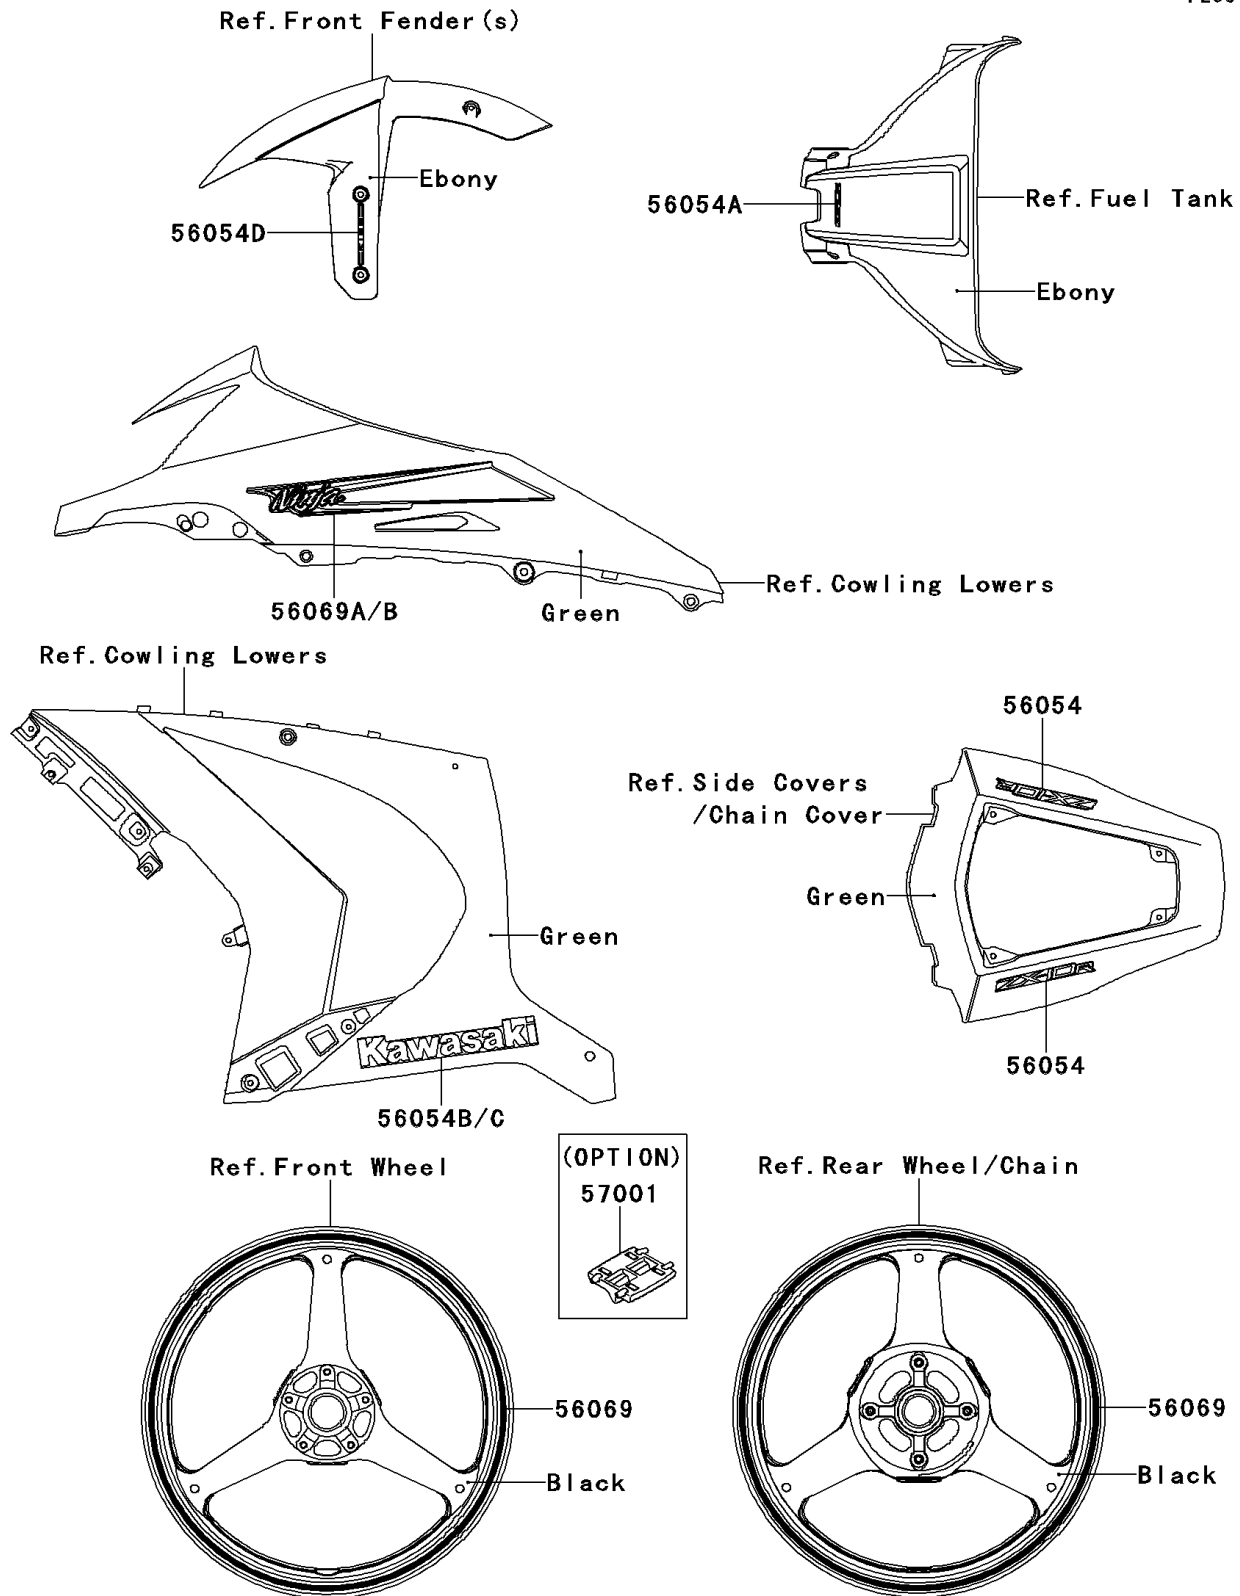

## 2011 NINJA® ZX™10R ABS PARTS DIAGRAM

Decals(Green)(KBF)

F2861A

## 2011 NINJA® ZX™10R ABS PARTS LIST

Decals(Green)(KBF)

ITEM NAME	PART NUMBER	QUANTITY
MARK,TAIL COVER,ZX-10R (Ref # 56054)	56054-0712	1
MARK,FUEL TANK COVER,ZX-10R (Ref # 56054A)	56054-0713	1
MARK,SIDE COWL.,LH,KAWASAKI (Ref # 56054B)	56054-0714	1
MARK,SIDE COWL.,RH,KAWASAKI (Ref # 56054C)	56054-0715	1
MARK,FR FENDER,KIBS (Ref # 56054D)	56054-0721	1
PATTERN,WHEEL,GREEN,4X1353 (Ref # 56069)	56069-0103	1
PATTERN,UPP COWL.,LH (Ref # 56069A)	56069-1013	1
PATTERN,UPP COWL.,RH (Ref # 56069B)	56069-1014	1
RIM STRIPE APPLICATOR (Ref # 57001)	57001-1752	1