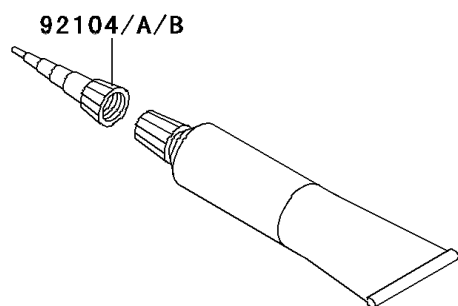

2011 NINJA® ZX™10R ABS PARTS DIAGRAM

Owner's Tools

F2810

2011 NINJA® ZX™10R ABS PARTS LIST

Owner's Tools

ITEM NAME	PART NUMBER	QUANTITY
TOOL-KIT (Ref # 56007)	56007-0094	1
BAG,TOOL (Ref # 56008)	56008-1075	1
GASKET-LIQUID,TB1211F,CLEAR (Ref # 92104)	92104-0004	1
GASKET-LIQUID,TB1216B,BLACK (Ref # 92104A)	92104-1064	1
GASKET-LIQUID,TB1207B,BLACK (Ref # 92104B)	92104-2068	1
GRIP-SCREW DRIVER (Ref # 92106)	92106-1001	1
TOOL-DRIVER,#2PHILLIPS&SLOT (Ref # 92107)	92107-1051	1
TOOL-WRENCH,ALLEN,5MM (Ref # 92110)	92110-1015	1
TOOL-WRENCH,OPEN END,10X12 (Ref # 92110A)	92110-1152	1
TOOL-WRENCH,BOX END,32MM (Ref # 92110B)	92110-1161	1
TOOL-WRENCH,ALLEN,4MM (Ref # 92110C)	92110-3703	1
TOOL-BAR,BOX END WRENCH (Ref # 92111)	92111-1051	1
TOOL-PLIERS (Ref # 92112)	92112-1001	1