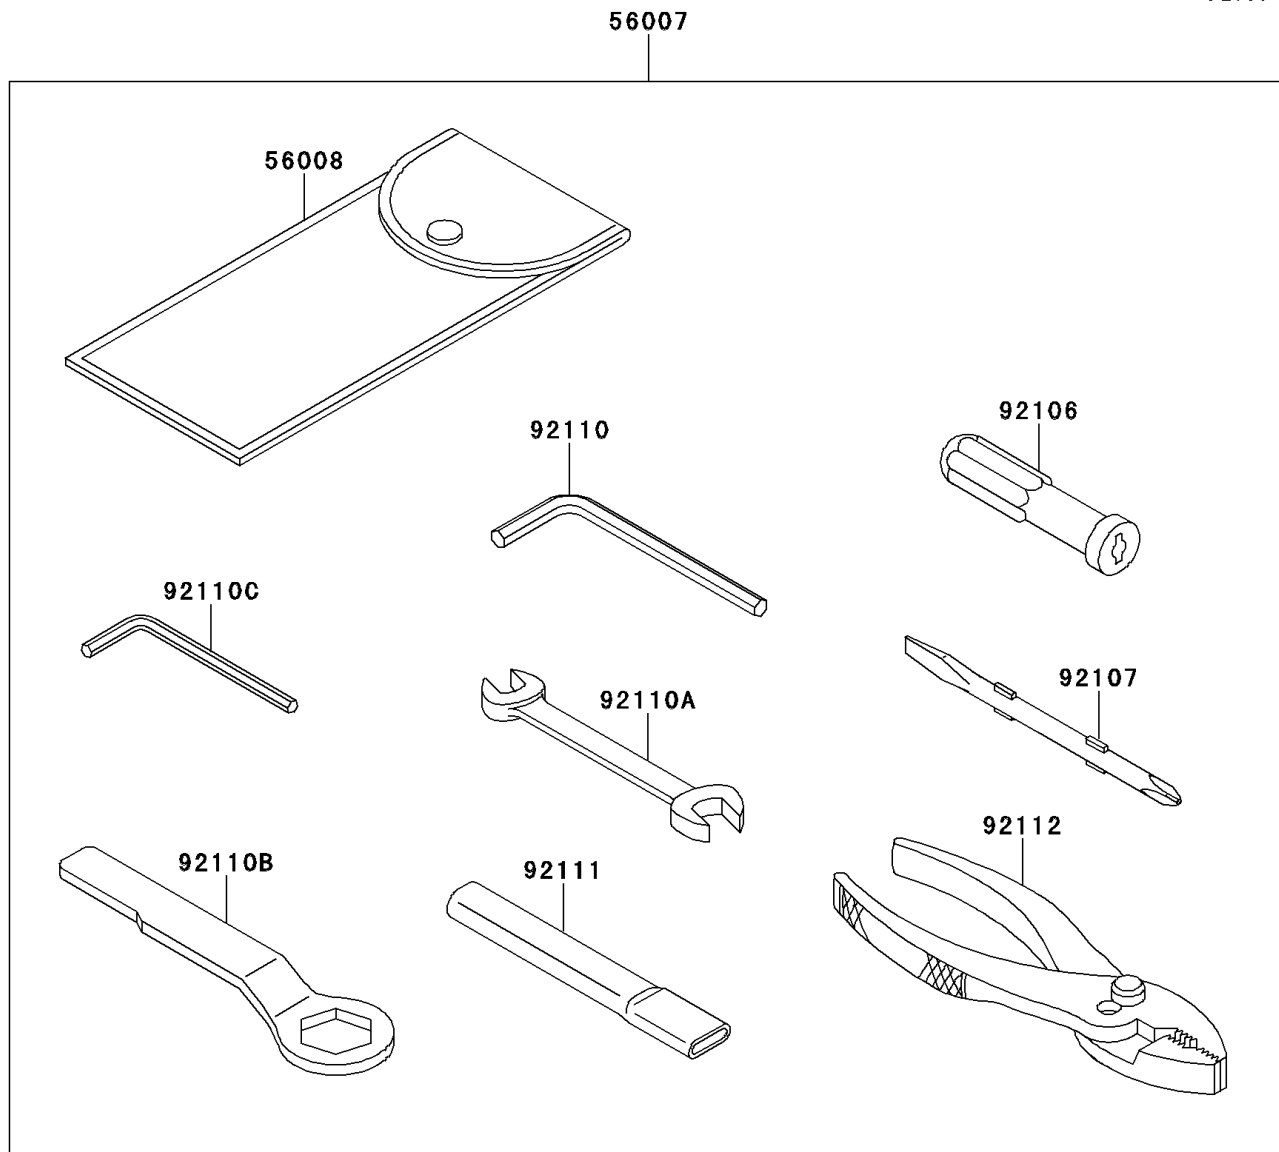

2011 NINJA® ZX™10R ABS PARTS DIAGRAM

Owner's Tools

F2810

2011 NINJA® ZX™10R ABS PARTS LIST

Owner's Tools

ITEM NAME	PART NUMBER	QUANTITY
TOOL-KIT (Ref # 56007)	56007-0094	1
BAG,TOOL (Ref # 56008)	56008-1075	1
GASKET-LIQUID,TB1211F,CLEAR (Ref # 92104)	92104-0004	1
GASKET-LIQUID,TB1216B,BLACK (Ref # 92104A)	92104-1064	1
GASKET-LIQUID,TB1207B,BLACK (Ref # 92104B)	92104-2068	1
GRIP-SCREW DRIVER (Ref # 92106)	92106-1001	1
TOOL-DRIVER,#2PHILLIPS&SLOT (Ref # 92107)	92107-1051	1
TOOL-WRENCH,ALLEN,5MM (Ref # 92110)	92110-1015	1
TOOL-WRENCH,OPEN END,10X12 (Ref # 92110A)	92110-1152	1
TOOL-WRENCH,BOX END,32MM (Ref # 92110B)	92110-1161	1
TOOL-WRENCH,ALLEN,4MM (Ref # 92110C)	92110-3703	1
TOOL-BAR,BOX END WRENCH (Ref # 92111)	92111-1051	1
TOOL-PLIERS (Ref # 92112)	92112-1001	1