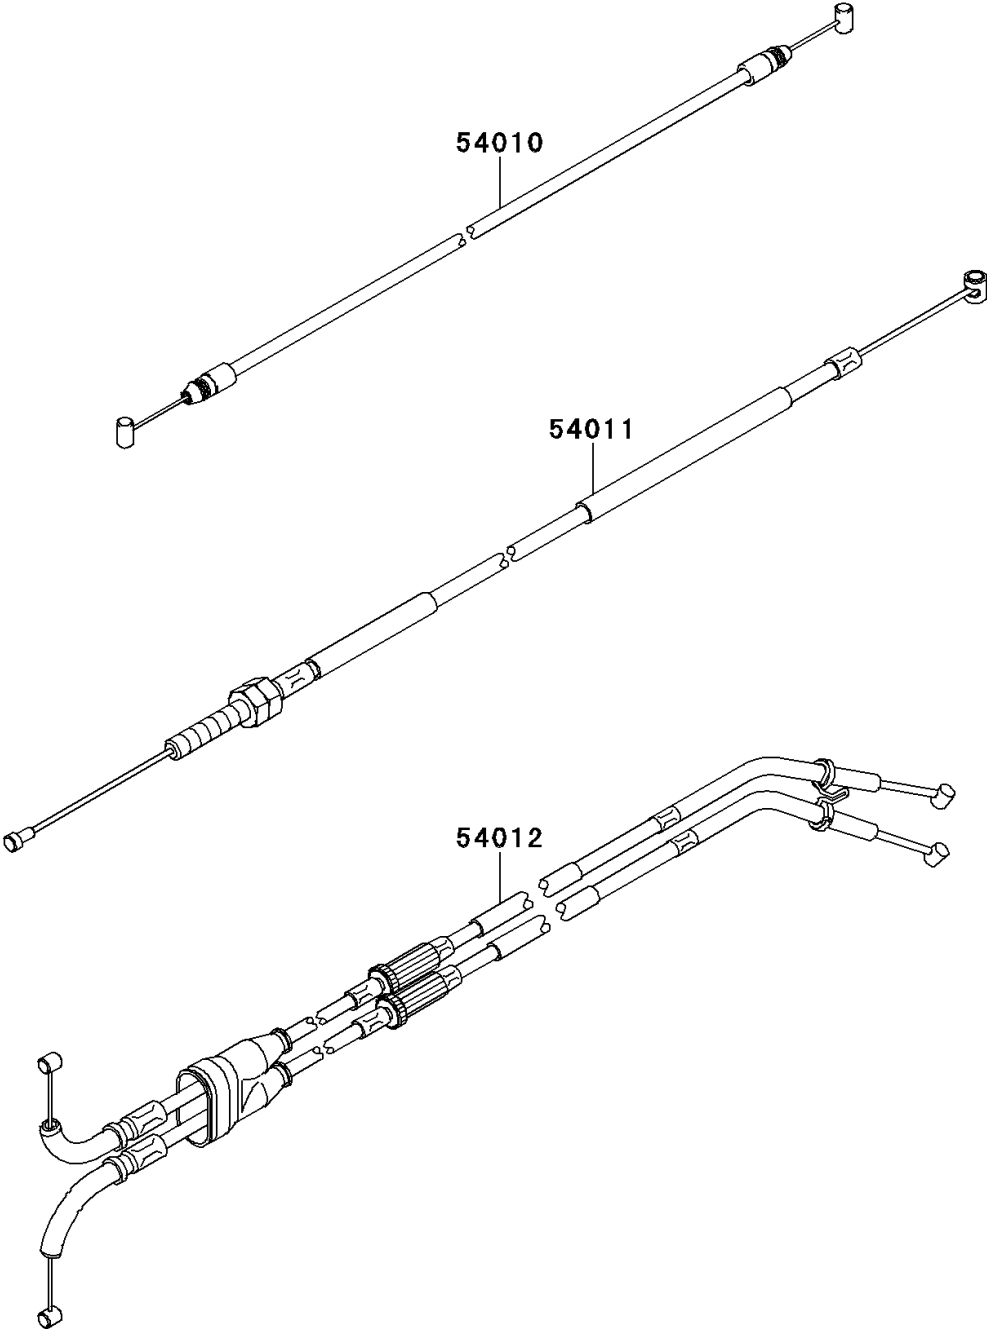

## 2011 NINJA® ZX™10R ABS PARTS DIAGRAM

Cables

F2540

## 2011 NINJA® ZX™10R ABS PARTS LIST

Cables

ITEM NAME	PART NUMBER	QUANTITY
CABLE,SEAT LOCK (Ref # 54010)	54010-0029	1
CABLE-CLUTCH (Ref # 54011)	54011-0106	1
CABLE-THROTTLE (Ref # 54012)	54012-0299	1