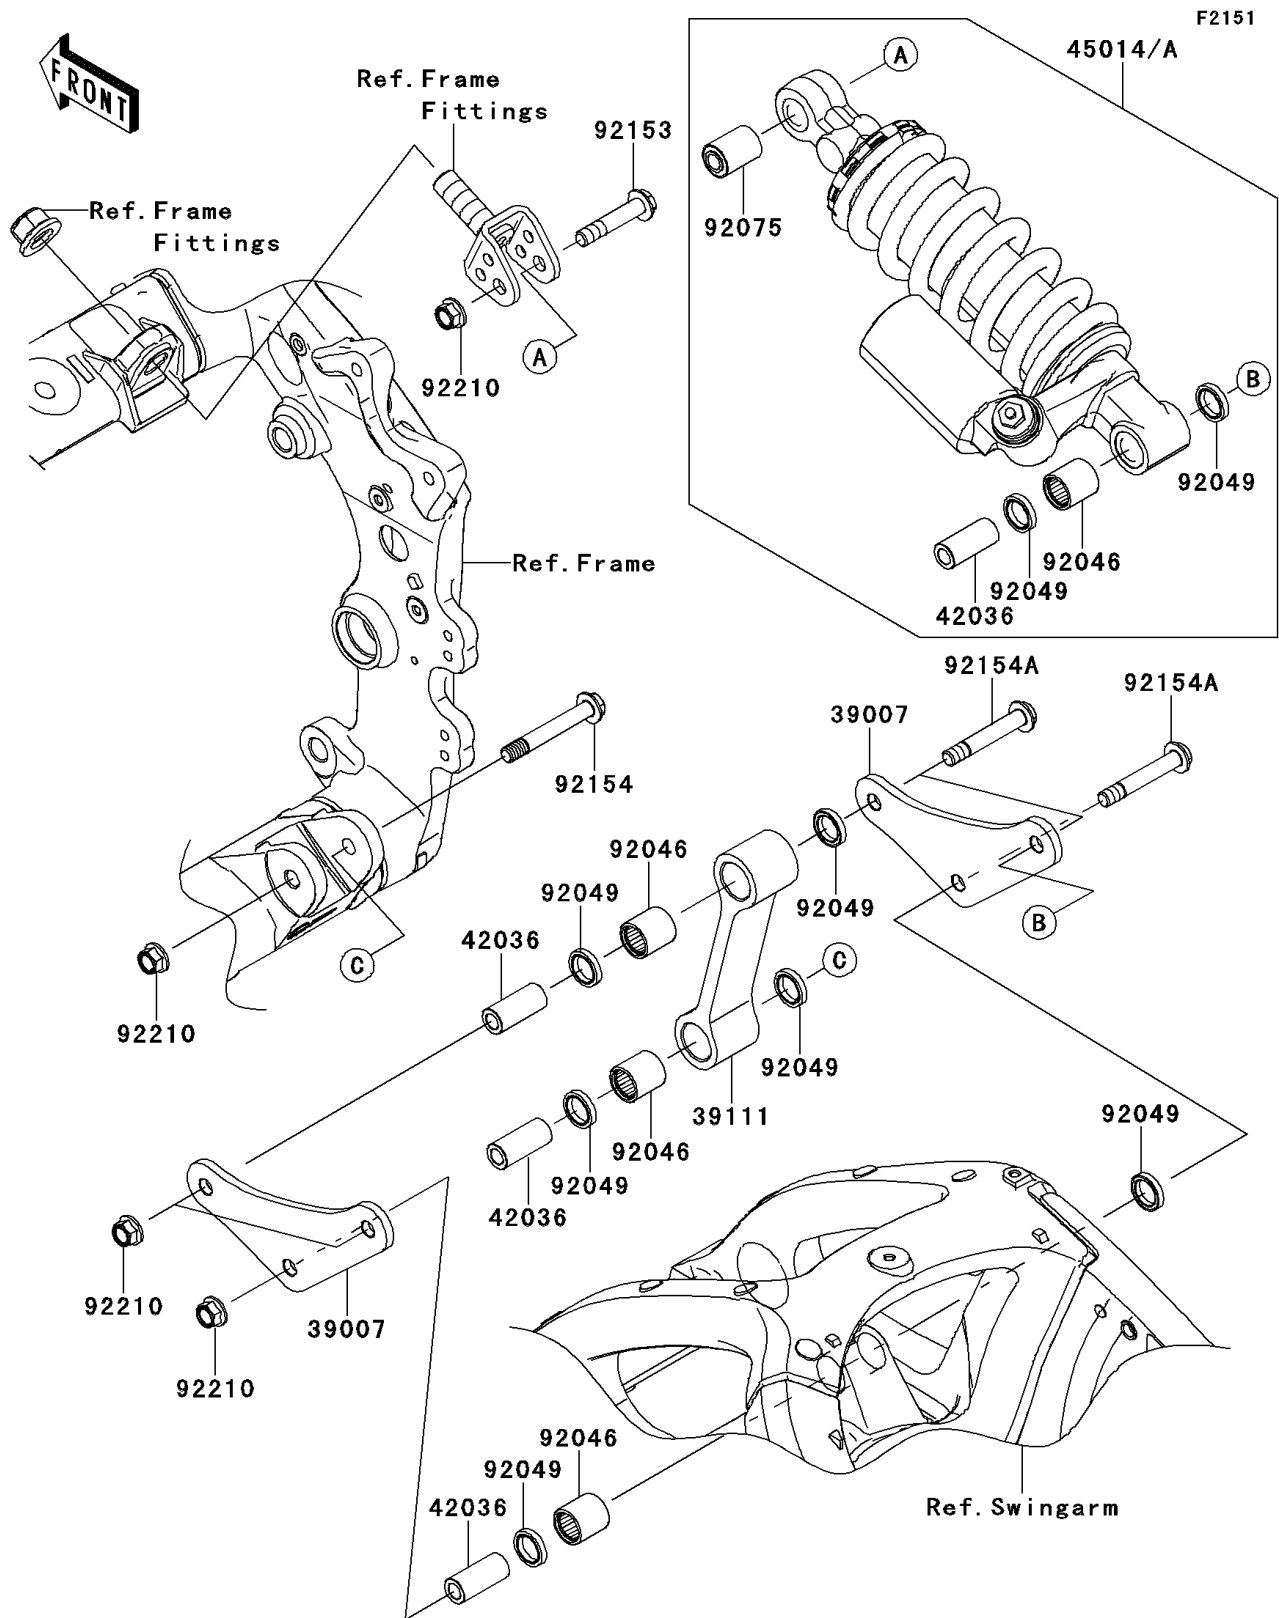

2011 NINJA® ZX™10R ABS PARTS DIAGRAM

Suspension/Shock Absorber

2011 NINJA® ZX™10R ABS PARTS LIST

Suspension/Shock Absorber

ITEM NAME	PART NUMBER	QUANTITY
ARM-SUSP,HORIZONTAL BACK-LINK (Ref # 39007)	39007-0167	1
ROD-TIE,SUSPENSION (Ref # 39111)	39111-0079	1
SLEEVE,10.1X17X39 (Ref # 42036)	42036-0075	1
SHOCKABSORBER,SPG WHT+BODY BLK (Ref # 45014)	45014-0311-23F	1
SHOCKABSORBER,SPG RED+BODY BLK (Ref # 45014A)	45014-0311-23G	1
BEARING-NEEDLE,SFYZM172425 (Ref # 92046)	92046-1273	1
SEAL-OIL,SD0 17 24 5 NS (Ref # 92049)	92049-0158	1
DAMPER,SHOCKABSORBER (Ref # 92075)	92075-1426	1
BOLT,FLANGED,10X51 (Ref # 92153)	92153-1545	1
BOLT,FLANGED,10X71 (Ref # 92154)	92154-0384	1
BOLT,FLANGED,10X63 (Ref # 92154A)	92154-0398	1
NUT,LOCK,FLANGED,10MM (Ref # 92210)	92210-1139	1