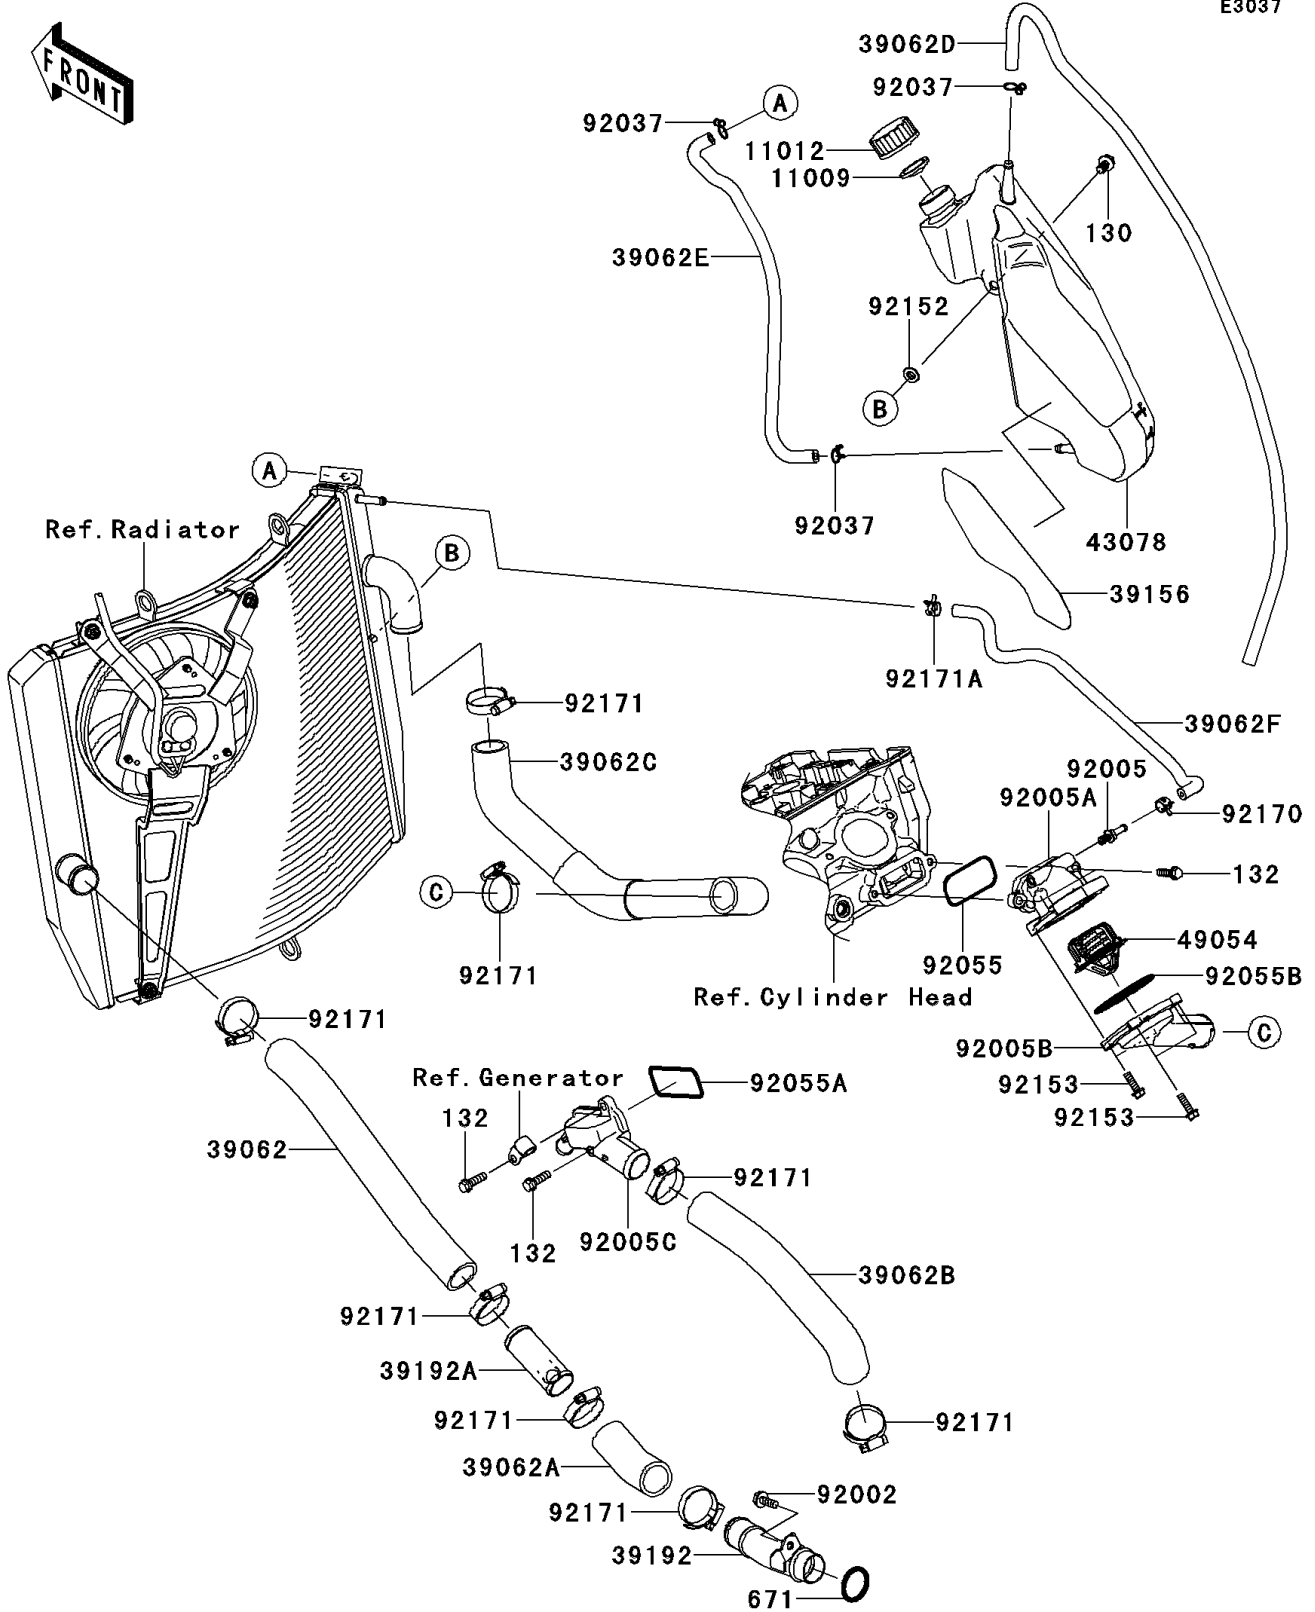

2011 NINJA® ZX™10R ABS PARTS DIAGRAM

Water Pipe

E3037

2011 NINJA® ZX™10R ABS PARTS LIST

Water Pipe

ITEM NAME	PART NUMBER	QUANTITY
BOLT-FLANGED,6X14 (Ref # 130)	130BA0614	1
BOLT-FLANGED-SMALL,6X20 (Ref # 132)	132BC0620	1
O RING,25MM (Ref # 671)	671B2525	1
GASKET,RESERVOIR TANK CAP (Ref # 11009)	11009-1145	1
CAP (Ref # 11012)	11012-1084	1
HOSE-COOLING,RAD.-3WAY PIPE (Ref # 39062)	39062-0326	1
HOSE-COOLING,W.PUMP-3WAY PIPE (Ref # 39062A)	39062-0327	1
HOSE-COOLING,W.PUMP-FITTING (Ref # 39062B)	39062-0328	1
HOSE-COOLING,THERMO-CAP (Ref # 39062C)	39062-0329	1
HOSE-COOLING,OVER FLOW (Ref # 39062D)	39062-0332	1
HOSE-COOLING,RETURN (Ref # 39062E)	39062-0333	1
HOSE-COOLING (Ref # 39062F)	39062-0347	1
PAD (Ref # 39156)	39156-0672	1
PIPE-WATER (Ref # 39192)	39192-0134	1
PIPE-WATER,3WAY (Ref # 39192A)	39192-0558	1
RESERVOIR (Ref # 43078)	43078-0068	1
THERMOSTAT (Ref # 49054)	49054-0004	1
BOLT,6X16 (Ref # 92002)	92002-1571	1
FITTING (Ref # 92005)	92005-0056	1
FITTING,THERMO CASE (Ref # 92005A)	92005-0122	1
FITTING,THERMO CAP (Ref # 92005B)	92005-0123	1
FITTING (Ref # 92005C)	92005-0124	1
CLAMP,TUBE (Ref # 92037)	92037-147	1
RING-O,YP 27.6 57.6 1.9 (Ref # 92055)	92055-0021	1
RING-O (Ref # 92055A)	92055-0209	1
RING-O,53.5X2.6 (Ref # 92055B)	92055-112	1
COLLAR (Ref # 92152)	92152-1414	1
BOLT,FLANGED,5X18 (Ref # 92153)	92153-1588	1
CLAMP (Ref # 92170)	92170-1493	1

2011 NINJA® ZX™10R ABS PARTS LIST

Water Pipe

ITEM NAME	PART NUMBER	QUANTITY
CLAMP (Ref # 92171)	92171-0179	1
CLAMP (Ref # 92171A)	92171-0719	1