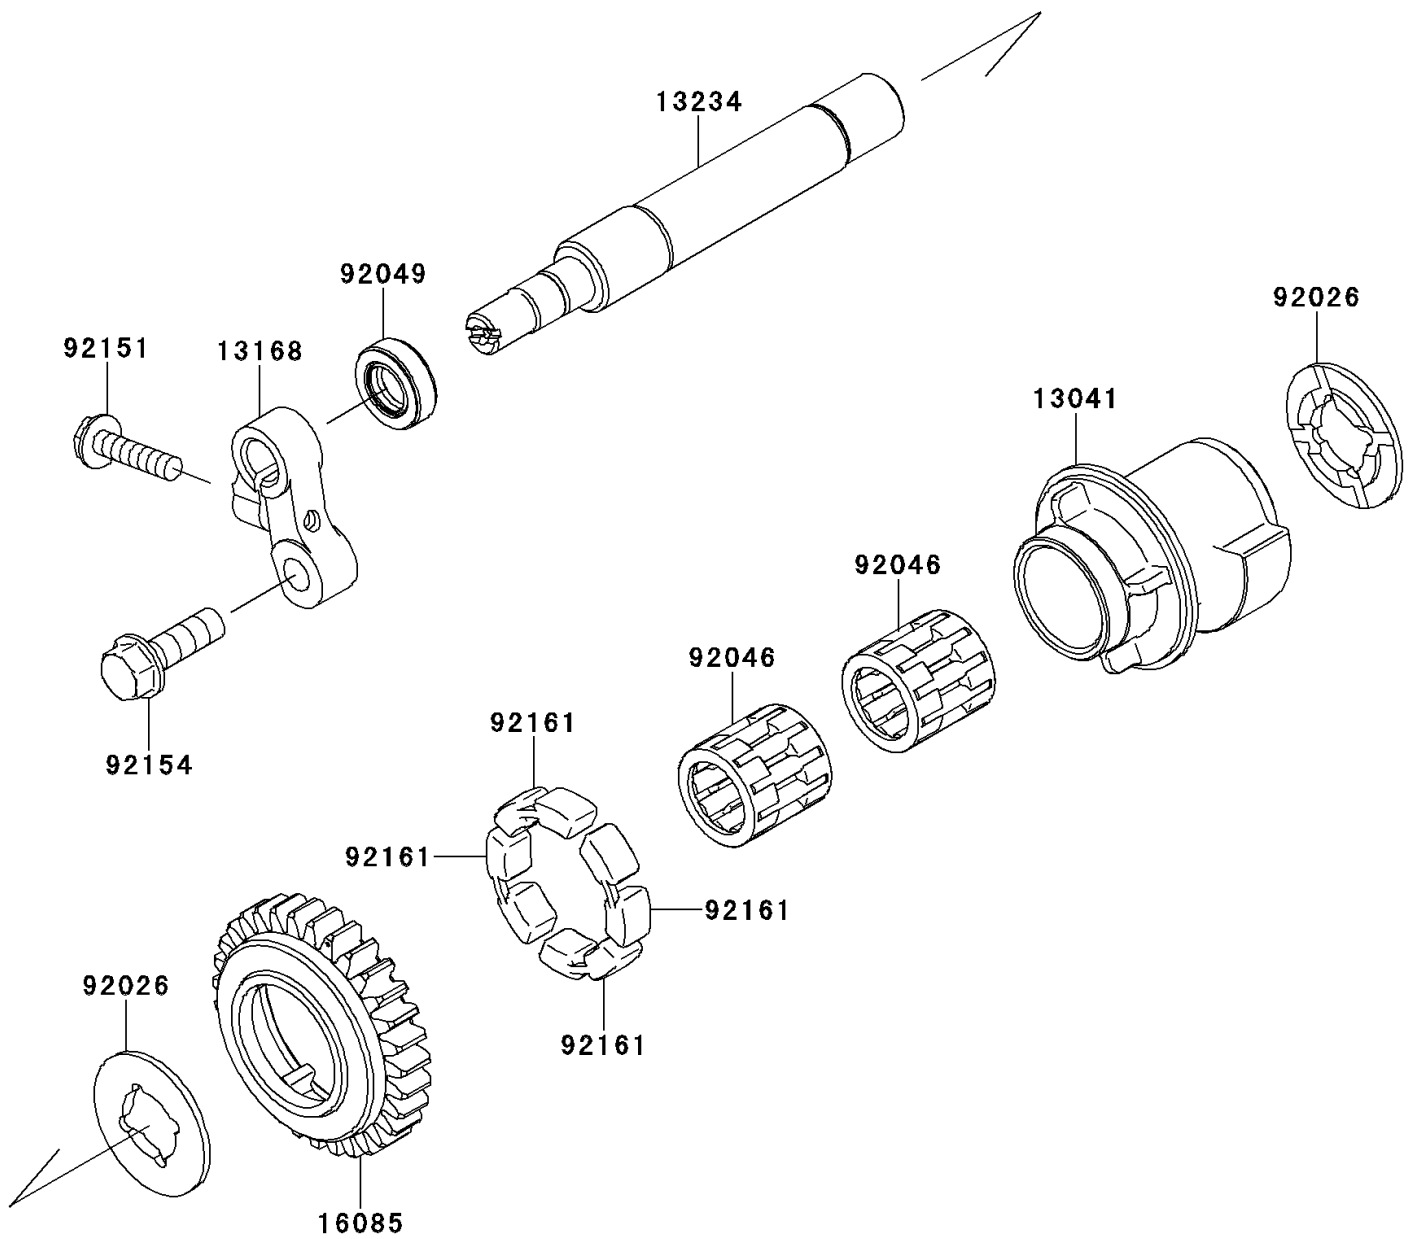

## 2011 NINJA® ZX™10R ABS PARTS DIAGRAM

Balancer

E1323

## 2011 NINJA® ZX™10R ABS PARTS LIST

### Balancer

ITEM NAME	PART NUMBER	QUANTITY
BALANCER (Ref # 13041)	13041-0035	1
LEVER (Ref # 13168)	13168-0115	1
SHAFT-COMP (Ref # 13234)	13234-0589	1
GEAR,BALANCER,31T (Ref # 16085)	16085-0144	1
SPACER (Ref # 92026)	92026-0082	1
BEARING-NEEDLE (Ref # 92046)	92046-1266	1
SEAL-OIL (Ref # 92049)	92049-0720	1
BOLT,FLANGED-SMALL,6X25 (Ref # 92151)	92151-1930	1
BOLT,FLANGED,8X25 (Ref # 92154)	92154-0413	1
DAMPER (Ref # 92161)	92161-1055	1