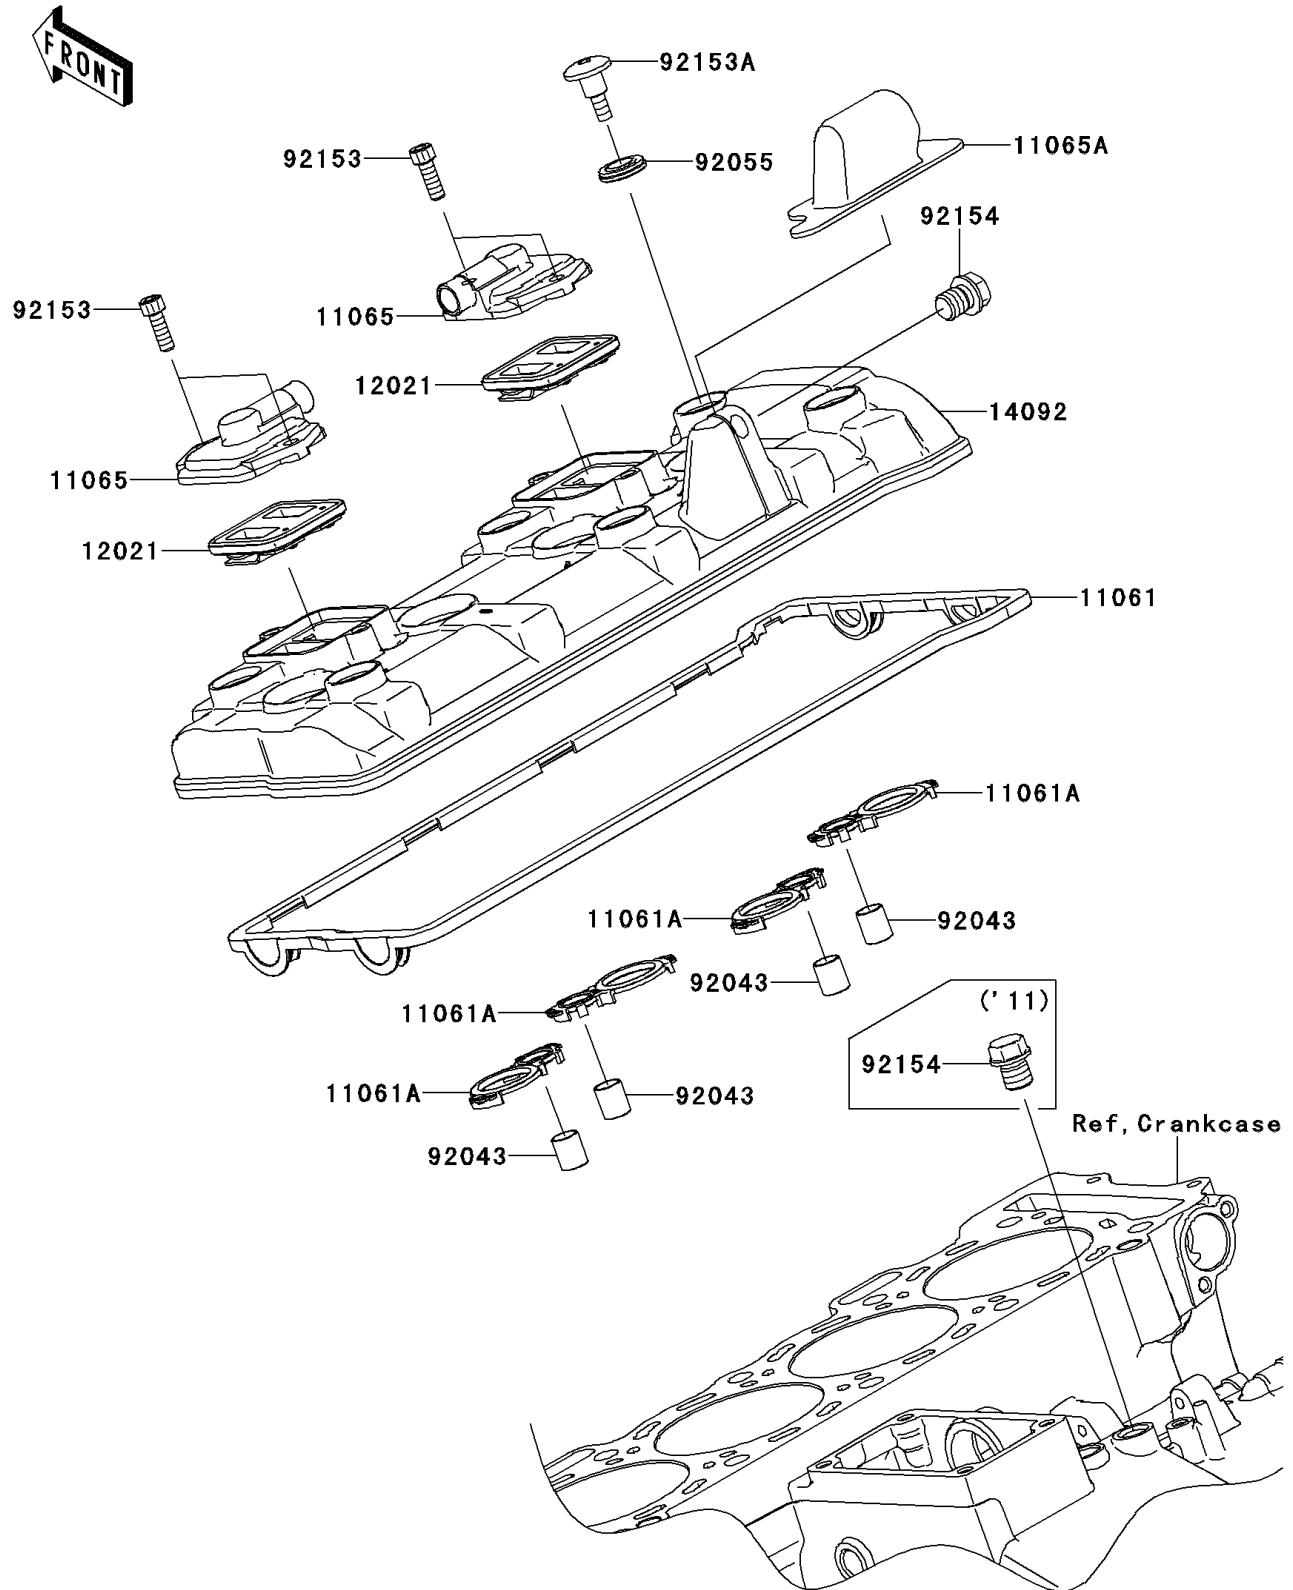

2011 NINJA® ZX™10R ABS PARTS DIAGRAM

Cylinder Head Cover

E1112

2011 NINJA® ZX™10R ABS PARTS LIST

Cylinder Head Cover

ITEM NAME	PART NUMBER	QUANTITY
GASKET,HEAD COVER (Ref # 11061)	11061-0436	1
GASKET,PLUG HOLE (Ref # 11061A)	11061-0437	1
CAP (Ref # 11065)	11065-0360	1
CAP (Ref # 11065A)	11065-0729	1
VALVE-ASSY-REED (Ref # 12021)	12021-0021	1
COVER,HEAD (Ref # 14092)	14092-0147	1
PIN,10.1X12X14 (Ref # 92043)	92043-4009	1
RING-O (Ref # 92055)	92055-0187	1
BOLT,SOCKET,6X18 (Ref # 92153)	92153-1284	1
BOLT,SOCKET,6X22.5 (Ref # 92153A)	92153-1779	1
BOLT,FLANGED,12X13 (Ref # 92154)	92154-0756	1