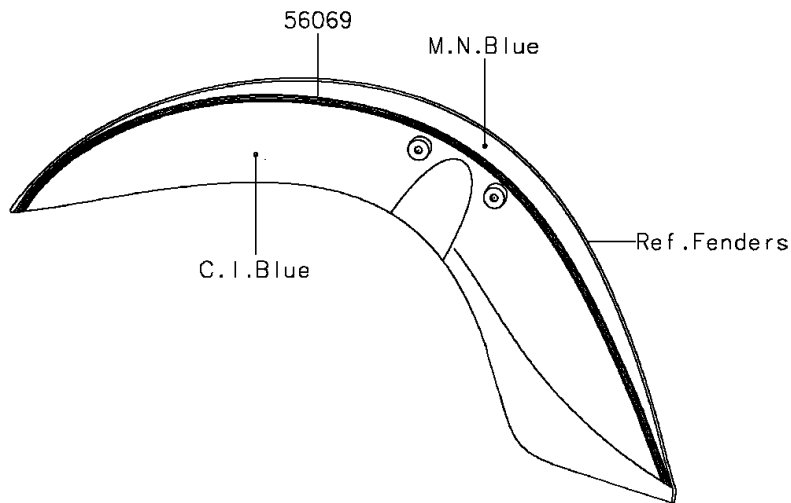

## 2011 Vulcan® 900 Classic LT PARTS DIAGRAM

Decals(Blue)(DBF)

F2861A

## 2011 Vulcan® 900 Classic LT PARTS LIST

Decals(Blue)(DBF)

ITEM NAME	PART NUMBER	QUANTITY
MARK,SIDE COVER,KAWASAKI (Ref # 56050)	56050-1901	1
MARK,FUEL TANK,LH (Ref # 56052)	56052-0810	1
MARK,FUEL TANK,RH (Ref # 56052A)	56052-0811	1
MARK,PLATE (Ref # 56052B)	56052-0851	1
MARK,BACKREST (Ref # 56052C)	56052-0852	1
PATTERN,FR FENDER (Ref # 56069)	56069-0880	1
PATTERN,RR FENDER (Ref # 56069A)	56069-0881	1