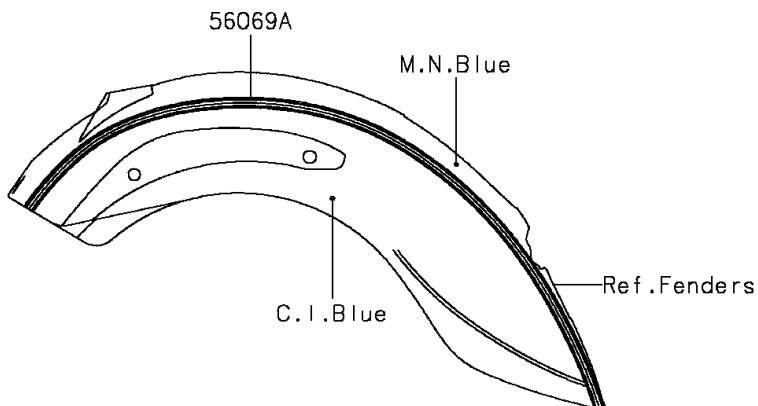

## 2011 Vulcan® 900 Classic LT PARTS DIAGRAM

Decals(Blue)(DBF)

F2861A

## 2011 Vulcan® 900 Classic LT PARTS LIST

Decals(Blue)(DBF)

ITEM NAME	PART NUMBER	QUANTITY
MARK,SIDE COVER,KAWASAKI (Ref # 56050)	56050-1901	1
MARK,FUEL TANK,LH (Ref # 56052)	56052-0810	1
MARK,FUEL TANK,RH (Ref # 56052A)	56052-0811	1
MARK,PLATE (Ref # 56052B)	56052-0851	1
MARK,BACKREST (Ref # 56052C)	56052-0852	1
PATTERN,FR FENDER (Ref # 56069)	56069-0880	1
PATTERN,RR FENDER (Ref # 56069A)	56069-0881	1