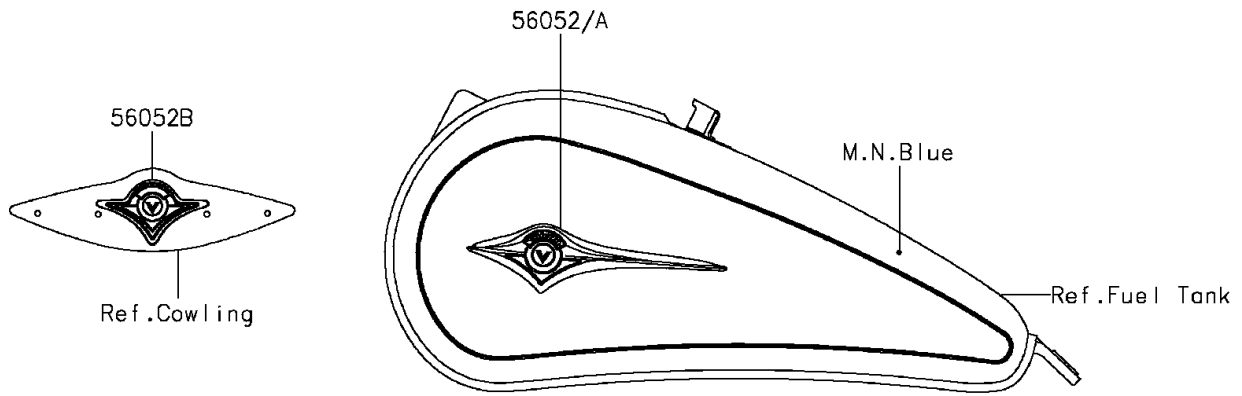

## 2011 Vulcan® 900 Classic LT PARTS DIAGRAM

Decals(Blue)(DBF)

F2861A

## 2011 Vulcan® 900 Classic LT PARTS LIST

Decals(Blue)(DBF)

ITEM NAME	PART NUMBER	QUANTITY
MARK,SIDE COVER,KAWASAKI (Ref # 56050)	56050-1901	1
MARK,FUEL TANK,LH (Ref # 56052)	56052-0810	1
MARK,FUEL TANK,RH (Ref # 56052A)	56052-0811	1
MARK,PLATE (Ref # 56052B)	56052-0851	1
MARK,BACKREST (Ref # 56052C)	56052-0852	1
PATTERN,FR FENDER (Ref # 56069)	56069-0880	1
PATTERN,RR FENDER (Ref # 56069A)	56069-0881	1