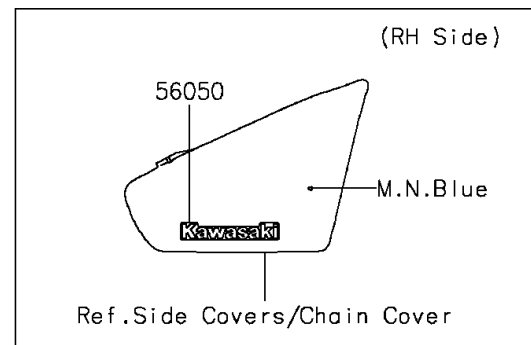

## 2011 Vulcan® 900 Classic LT PARTS DIAGRAM

Decals(Blue)(DBF)

F2861A

## 2011 Vulcan® 900 Classic LT PARTS LIST

Decals(Blue)(DBF)

ITEM NAME	PART NUMBER	QUANTITY
MARK,SIDE COVER,KAWASAKI (Ref # 56050)	56050-1901	1
MARK,FUEL TANK,LH (Ref # 56052)	56052-0810	1
MARK,FUEL TANK,RH (Ref # 56052A)	56052-0811	1
MARK,PLATE (Ref # 56052B)	56052-0851	1
MARK,BACKREST (Ref # 56052C)	56052-0852	1
PATTERN,FR FENDER (Ref # 56069)	56069-0880	1
PATTERN,RR FENDER (Ref # 56069A)	56069-0881	1