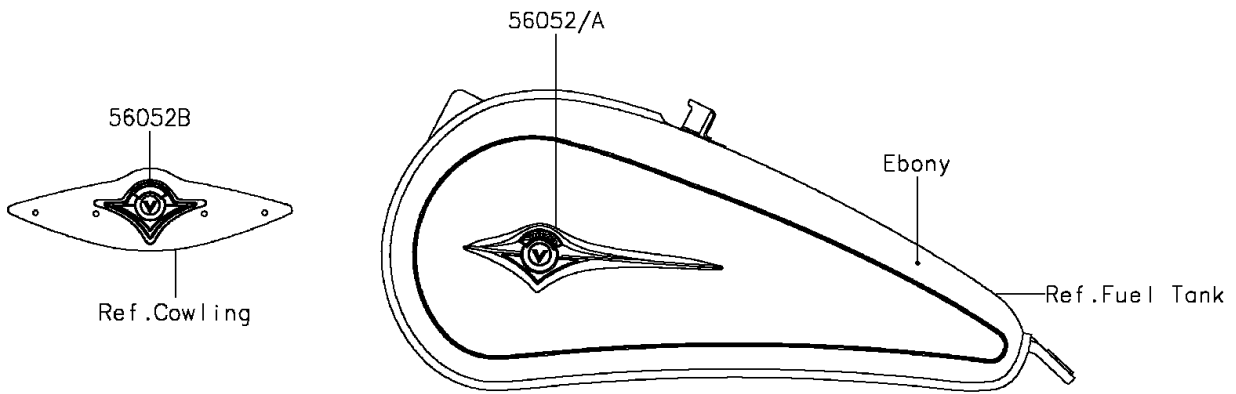

2011 Vulcan® 900 Classic LT PARTS DIAGRAM

Decals(Ebony)(DBF)

F2861

2011 Vulcan® 900 Classic LT PARTS LIST

Decals(Ebony)(DBF)

ITEM NAME	PART NUMBER	QUANTITY
MARK,SIDE COVER,KAWASAKI (Ref # 56050)	56050-1901	1
MARK,FUEL TANK,LH (Ref # 56052)	56052-0810	1
MARK,FUEL TANK,RH (Ref # 56052A)	56052-0811	1
MARK,PLATE (Ref # 56052B)	56052-0851	1
MARK,BACKREST (Ref # 56052C)	56052-0852	1
PATTERN,FR FENDER (Ref # 56069)	56069-0876	1
PATTERN,RR FENDER (Ref # 56069A)	56069-0877	1