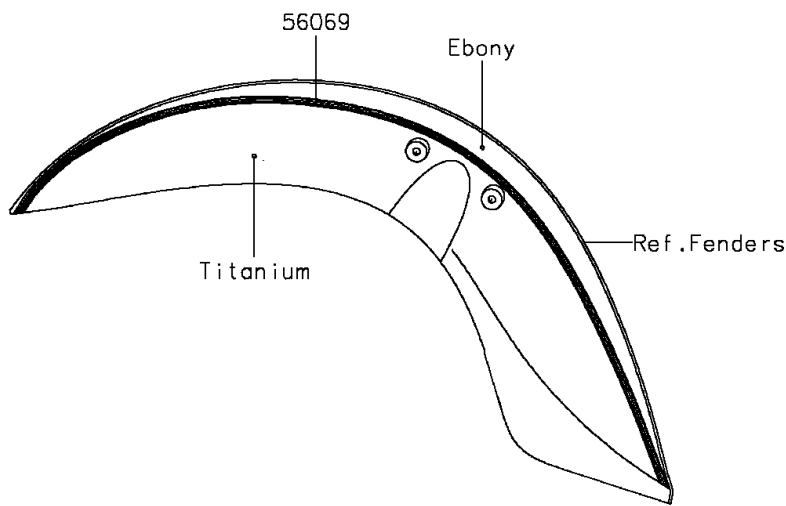

2011 Vulcan® 900 Classic LT PARTS DIAGRAM

Decals(Ebony)(DBF)

F2861

2011 Vulcan® 900 Classic LT PARTS LIST

Decals(Ebony)(DBF)

ITEM NAME	PART NUMBER	QUANTITY
MARK,SIDE COVER,KAWASAKI (Ref # 56050)	56050-1901	1
MARK,FUEL TANK,LH (Ref # 56052)	56052-0810	1
MARK,FUEL TANK,RH (Ref # 56052A)	56052-0811	1
MARK,PLATE (Ref # 56052B)	56052-0851	1
MARK,BACKREST (Ref # 56052C)	56052-0852	1
PATTERN,FR FENDER (Ref # 56069)	56069-0876	1
PATTERN,RR FENDER (Ref # 56069A)	56069-0877	1