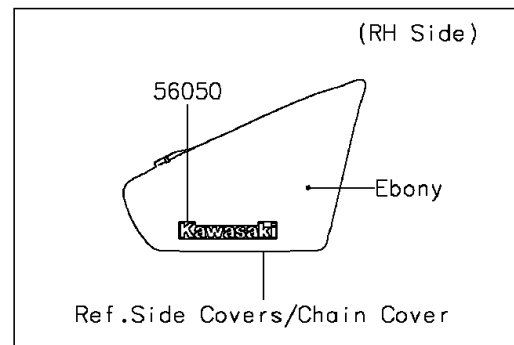

2011 Vulcan® 900 Classic LT PARTS DIAGRAM

Decals(Ebony)(DBF)

F2861

2011 Vulcan® 900 Classic LT PARTS LIST

Decals(Ebony)(DBF)

ITEM NAME	PART NUMBER	QUANTITY
MARK,SIDE COVER,KAWASAKI (Ref # 56050)	56050-1901	1
MARK,FUEL TANK,LH (Ref # 56052)	56052-0810	1
MARK,FUEL TANK,RH (Ref # 56052A)	56052-0811	1
MARK,PLATE (Ref # 56052B)	56052-0851	1
MARK,BACKREST (Ref # 56052C)	56052-0852	1
PATTERN,FR FENDER (Ref # 56069)	56069-0876	1
PATTERN,RR FENDER (Ref # 56069A)	56069-0877	1