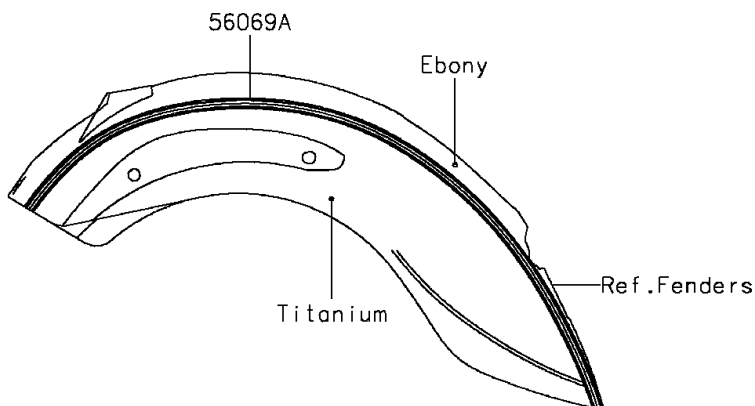

2011 Vulcan® 900 Classic LT PARTS DIAGRAM

Decals(Ebony)(DBF)

F2861

2011 Vulcan® 900 Classic LT PARTS LIST

Decals(Ebony)(DBF)

ITEM NAME	PART NUMBER	QUANTITY
MARK,SIDE COVER,KAWASAKI (Ref # 56050)	56050-1901	1
MARK,FUEL TANK,LH (Ref # 56052)	56052-0810	1
MARK,FUEL TANK,RH (Ref # 56052A)	56052-0811	1
MARK,PLATE (Ref # 56052B)	56052-0851	1
MARK,BACKREST (Ref # 56052C)	56052-0852	1
PATTERN,FR FENDER (Ref # 56069)	56069-0876	1
PATTERN,RR FENDER (Ref # 56069A)	56069-0877	1