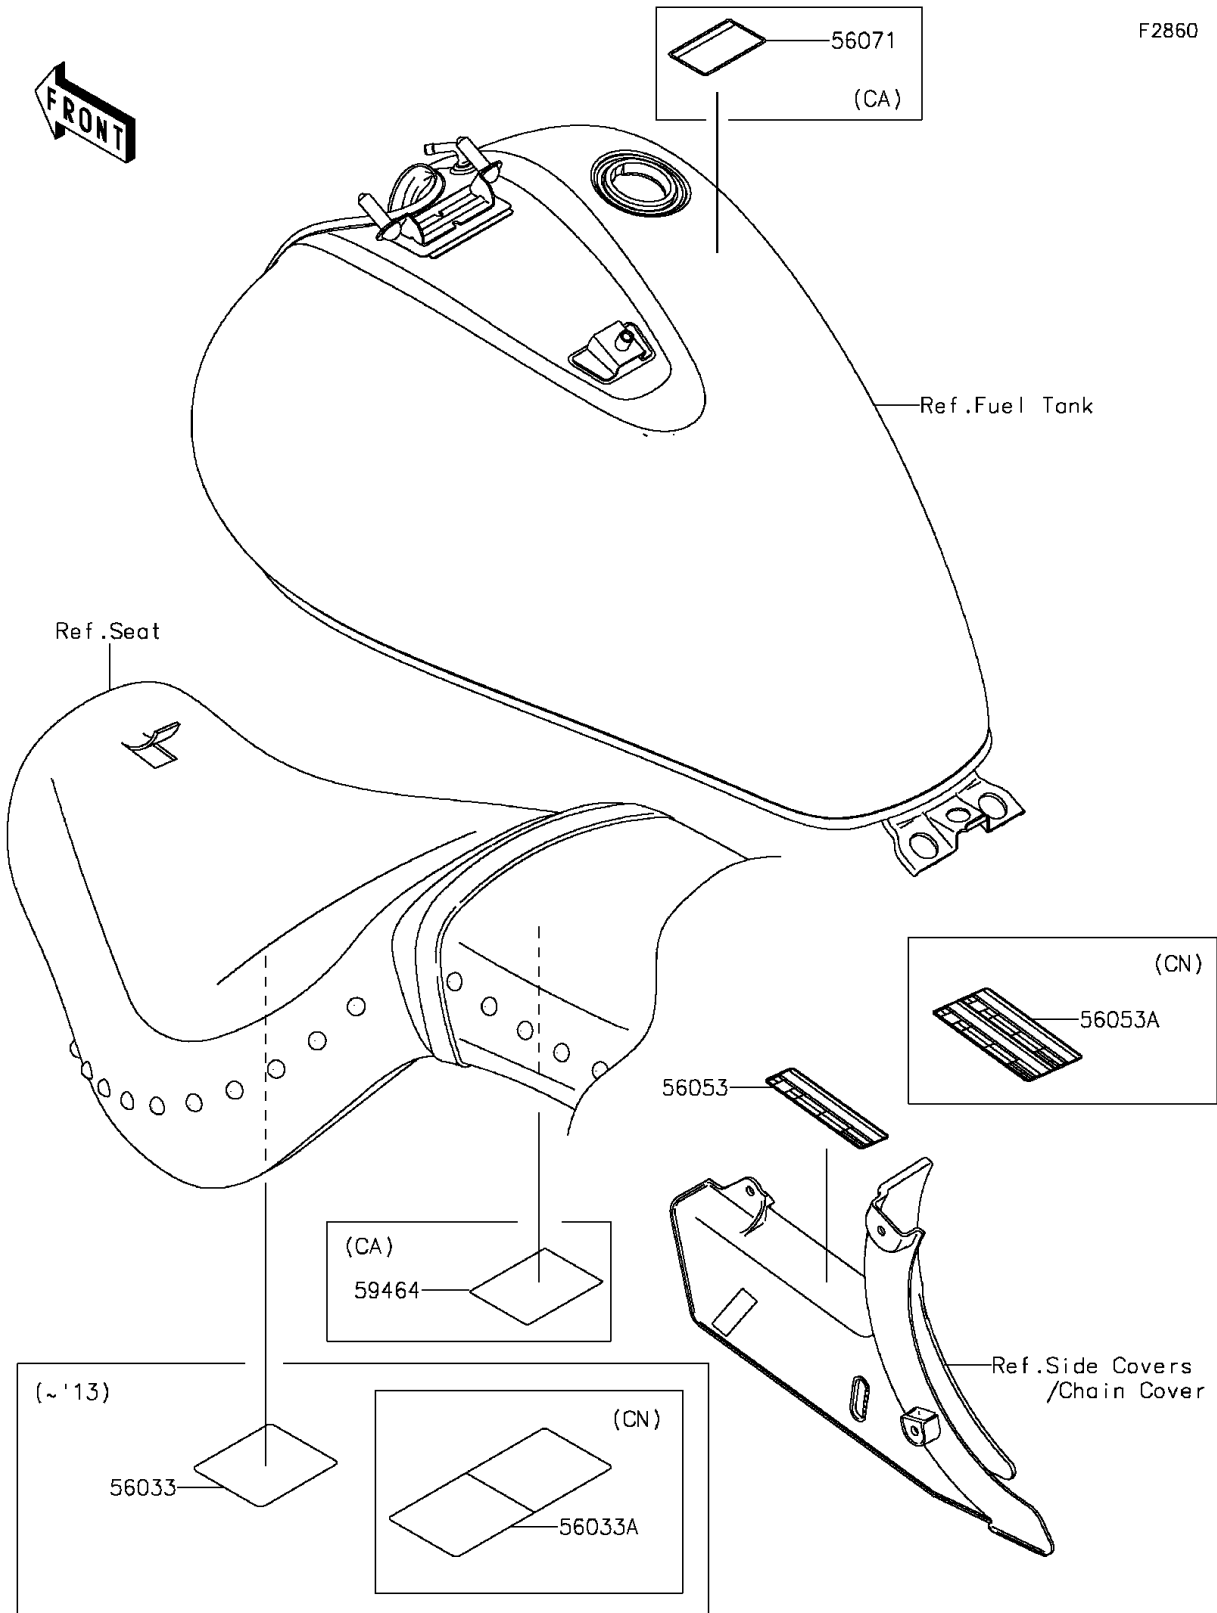

2011 Vulcan® 900 Classic LT PARTS DIAGRAM

Labels

2011 Vulcan® 900 Classic LT PARTS LIST

Labels

ITEM NAME	PART NUMBER	QUANTITY
LABEL-MANUAL,DAILY SAFETY (Ref # 56033)	56033-0140	1
LABEL-MANUAL,DAILY SAFETY (Ref # 56033A)	56033-0141	1
LABEL-SPECIFICATION,TIRE&LOAD (Ref # 56053)	56053-0176	1
LABEL-SPECIFICATION,TIRE&LOAD (Ref # 56053A)	56053-0177	1
LABEL-WARNING,EVAPO (Ref # 56071)	56071-0158	1
LABEL-CERTIFICATION,EVAPO ROUT (Ref # 59464)	59464-0684	1