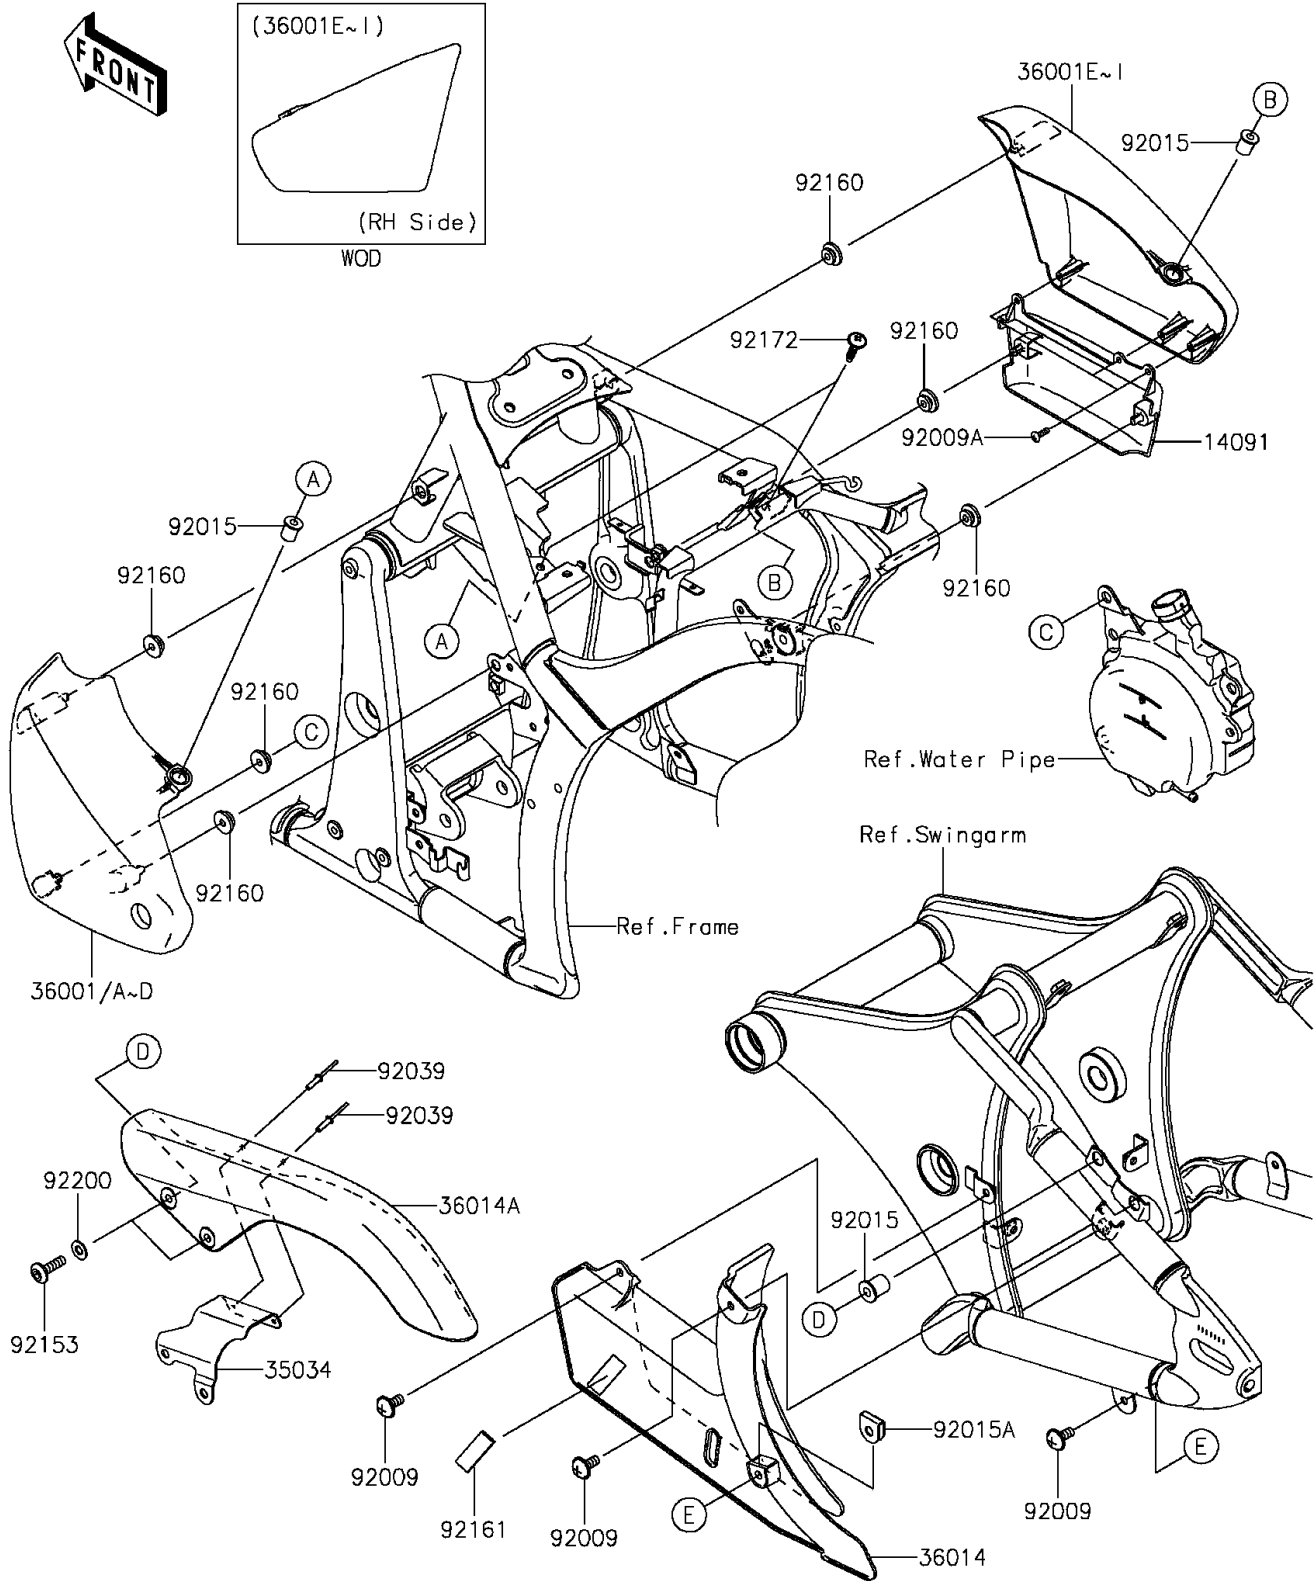

2011 Vulcan® 900 Classic LT PARTS DIAGRAM

Side Covers/Chain Cover

F2610

2011 Vulcan® 900 Classic LT PARTS LIST

Side Covers/Chain Cover

ITEM NAME	PART NUMBER	QUANTITY
COVER,SIDE COVER,RH (Ref # 14091)	14091-0641	1
REINFORCE (Ref # 35034)	35034-0082	1
COVER-SIDE,LH,M.N.BLUE (Ref # 36001)	36001-0081-C6	1
COVER-SIDE,LH,EBONY (Ref # 36001A)	36001-0081-H8	1
COVER-SIDE,RH,M.N.BLUE (Ref # 36001E)	36001-0082-C6	1
COVER-SIDE,RH,EBONY (Ref # 36001F)	36001-0082-H8	1
CASE-CHAIN,LWR (Ref # 36014)	36014-0031	1
CASE-CHAIN,UPP (Ref # 36014A)	36014-0032	1
SCREW,6X14 (Ref # 92009)	92009-1662	1
SCREW,TAPPING,4X14 (Ref # 92009A)	92009-1792	1
NUT (Ref # 92015)	92015-1700	1
NUT,CLIP,6MM (Ref # 92015A)	92015-1904	1
RIVET (Ref # 92039)	92039-1251	1
BOLT,SOCKET,6X22 (Ref # 92153)	92153-1356	1
DAMPER (Ref # 92160)	92160-1613	1
DAMPER (Ref # 92161)	92161-0124	1
SCREW,6X26 (Ref # 92172)	92172-0137	1
WASHER,6.5X14X1 (Ref # 92200)	92200-1388	1