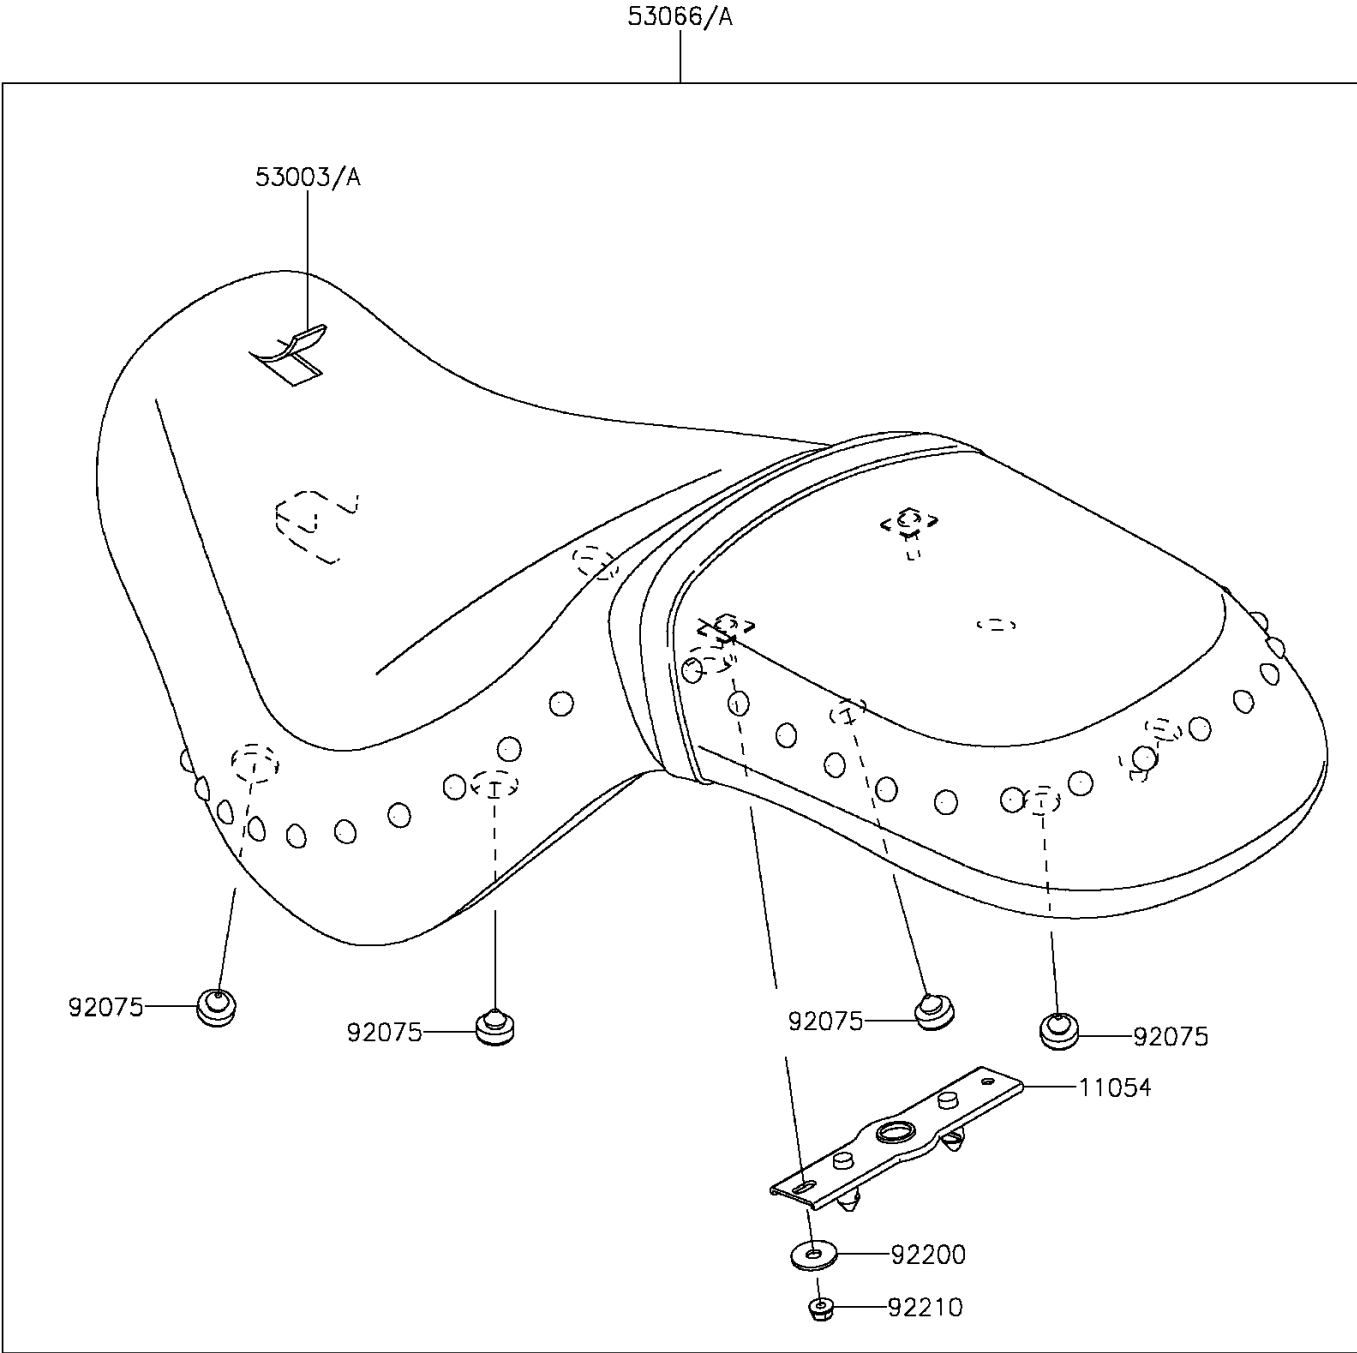

## 2011 Vulcan® 900 Classic LT PARTS DIAGRAM

Seat

F2510

## 2011 Vulcan® 900 Classic LT PARTS LIST

Seat

ITEM NAME	PART NUMBER	QUANTITY
BRACKET,SEAT (Ref # 11054)	11054-0417	1
LEATHER,SEAT,BLACK (Ref # 53003)	53003-0170-MA	1
SEAT-ASSY,DUAL,W/BAND,BLACK (Ref # 53066)	53066-0252-MA	1
DAMPER (Ref # 92075)	92075-1927	1
WASHER,6.5X20X1.6 (Ref # 92200)	92200-1569	1
NUT (Ref # 92210)	92210-0401	1