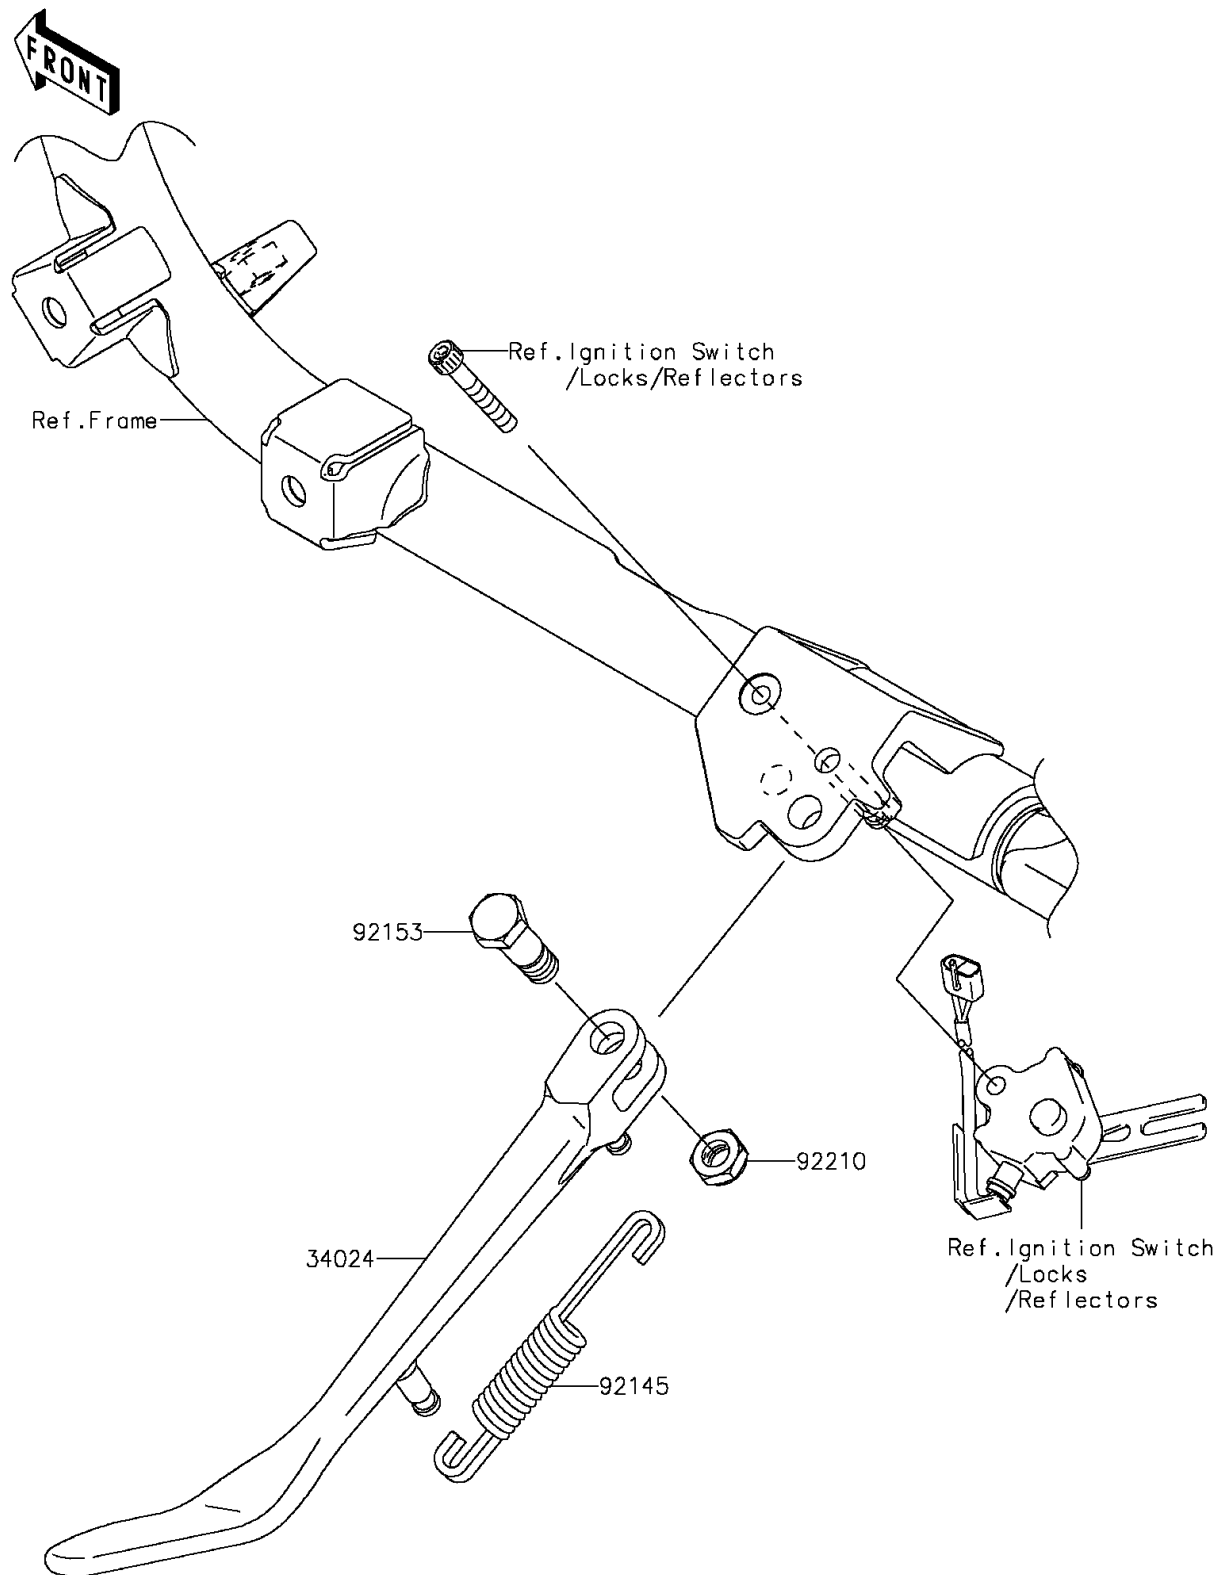

2011 Vulcan® 900 Classic LT PARTS DIAGRAM

Stand(s)

F2190

2011 Vulcan® 900 Classic LT PARTS LIST

Stand(s)

ITEM NAME	PART NUMBER	QUANTITY
STAND-SIDE (Ref # 34024)	34024-0083	1
SPRING,SIDE STAND (Ref # 92145)	92145-0687	1
BOLT,SIDE STAND,10MM (Ref # 92153)	92153-1416	1
NUT,LOCK,10MM (Ref # 92210)	92210-0784	1