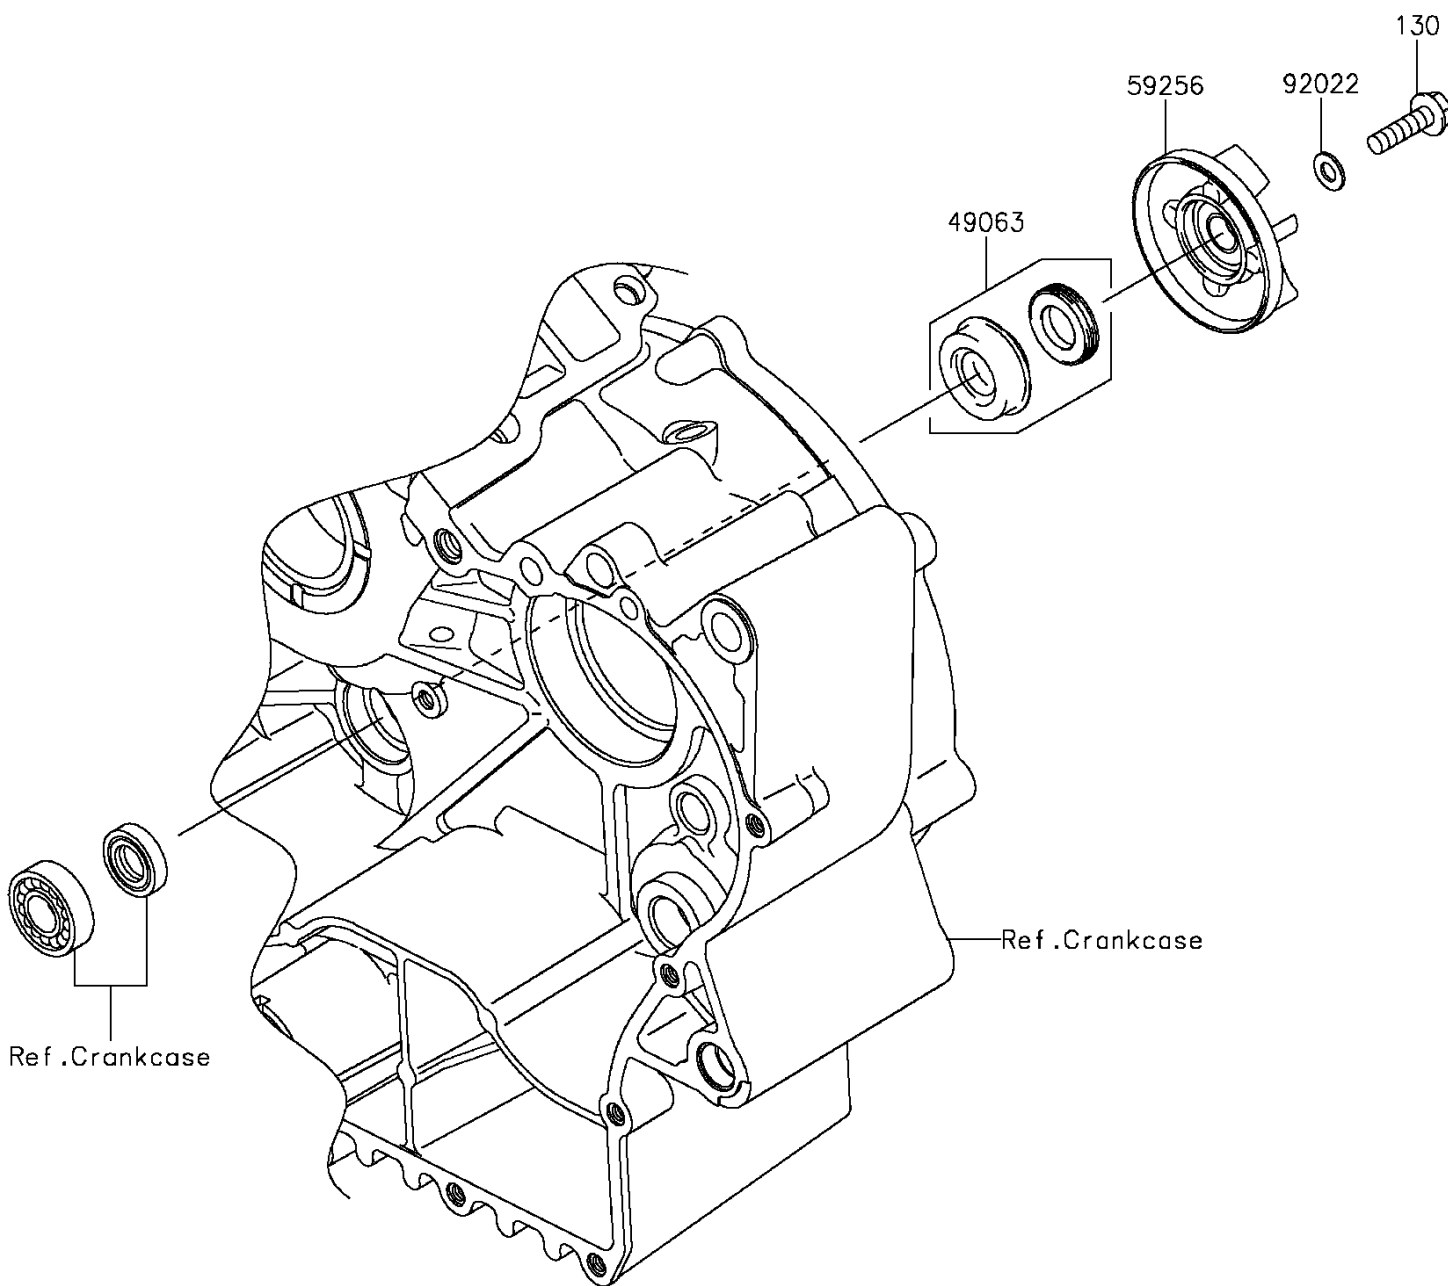

2011 Vulcan® 900 Classic LT PARTS DIAGRAM

Water Pump

E3031

2011 Vulcan® 900 Classic LT PARTS LIST

Water Pump

ITEM NAME	PART NUMBER	QUANTITY
BOLT-FLANGED,6X22 (Ref # 130)	130BA0622	1
SEAL-MECHANICAL,WATER (Ref # 49063)	49063-1055	1
IMPELLER (Ref # 59256)	59256-1073	1
WASHER,6.1X12X1 (Ref # 92022)	92022-077	1