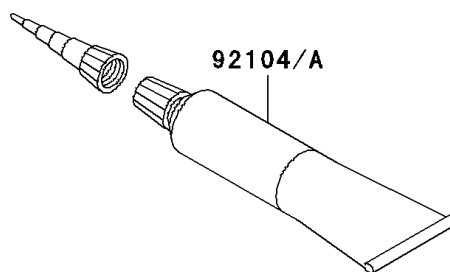

2009 Vulcan® 1700 Nomad™ PARTS DIAGRAM

Owner's Tools

56007/A

F2810

2009 Vulcan® 1700 Nomad™ PARTS LIST

Owner's Tools

ITEM NAME	PART NUMBER	QUANTITY
TOOL-KIT (Ref # 56007)	56007-0072	1
BAG,TOOL (Ref # 56008)	56008-0001	1
GASKET-LIQUID,TB1211F,CLEAR (Ref # 92104)	92104-0004	1
GASKET-LIQUID,TB1216B,BLACK (Ref # 92104A)	92104-1064	1
GRIP-SCREW DRIVER (Ref # 92106)	92106-1001	1
TOOL-DRIVER,#3PHILLIPS (Ref # 92107)	92107-005	1
TOOL-DRIVER,#2PHILLIPS&SLOT (Ref # 92107A)	92107-1051	1
TOOL-WRENCH,OPEN END,10X12 (Ref # 92110)	92110-1152	1
TOOL-WRENCH,OPEN END,14X17 (Ref # 92110A)	92110-1153	1
TOOL-WRENCH,ALLEN,4MM (Ref # 92110B)	92110-3703	1
TOOL-PLIERS (Ref # 92112)	92112-1001	1
TOOL-WRENCH,OPEN END,8X10 (Ref # 92126)	92126-004	1