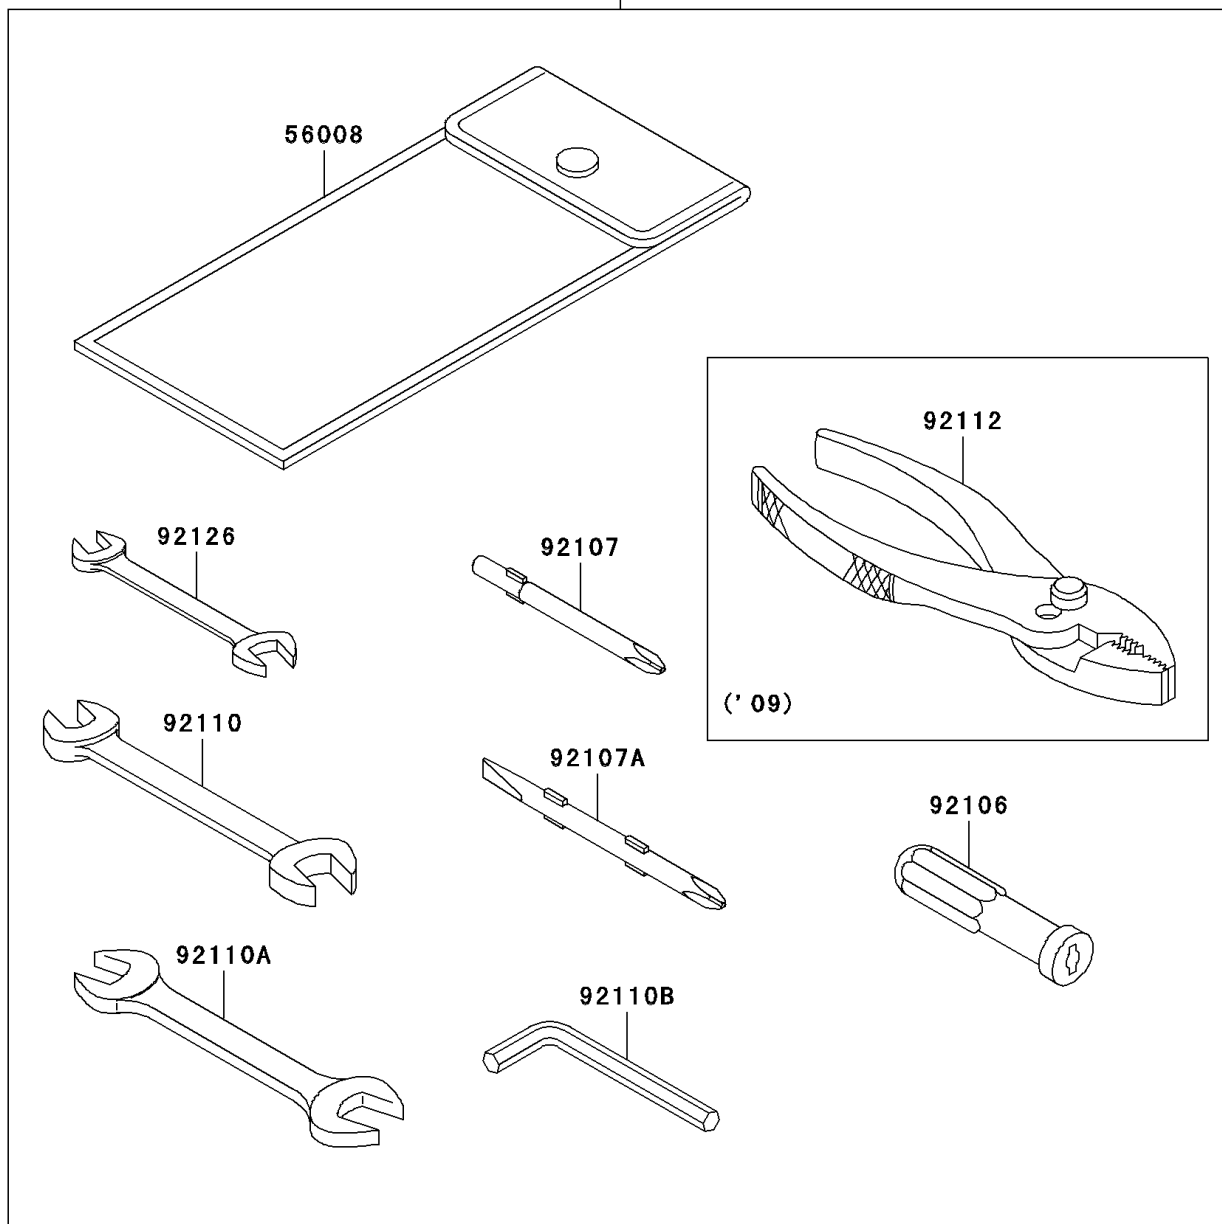

2009 Vulcan® 1700 Nomad™ PARTS DIAGRAM

Owner's Tools

56007/A

F2810

2009 Vulcan® 1700 Nomad™ PARTS LIST

Owner's Tools

ITEM NAME	PART NUMBER	QUANTITY
TOOL-KIT (Ref # 56007)	56007-0072	1
BAG,TOOL (Ref # 56008)	56008-0001	1
GASKET-LIQUID,TB1211F,CLEAR (Ref # 92104)	92104-0004	1
GASKET-LIQUID,TB1216B,BLACK (Ref # 92104A)	92104-1064	1
GRIP-SCREW DRIVER (Ref # 92106)	92106-1001	1
TOOL-DRIVER,#3PHILLIPS (Ref # 92107)	92107-005	1
TOOL-DRIVER,#2PHILLIPS&SLOT (Ref # 92107A)	92107-1051	1
TOOL-WRENCH,OPEN END,10X12 (Ref # 92110)	92110-1152	1
TOOL-WRENCH,OPEN END,14X17 (Ref # 92110A)	92110-1153	1
TOOL-WRENCH,ALLEN,4MM (Ref # 92110B)	92110-3703	1
TOOL-PLIERS (Ref # 92112)	92112-1001	1
TOOL-WRENCH,OPEN END,8X10 (Ref # 92126)	92126-004	1