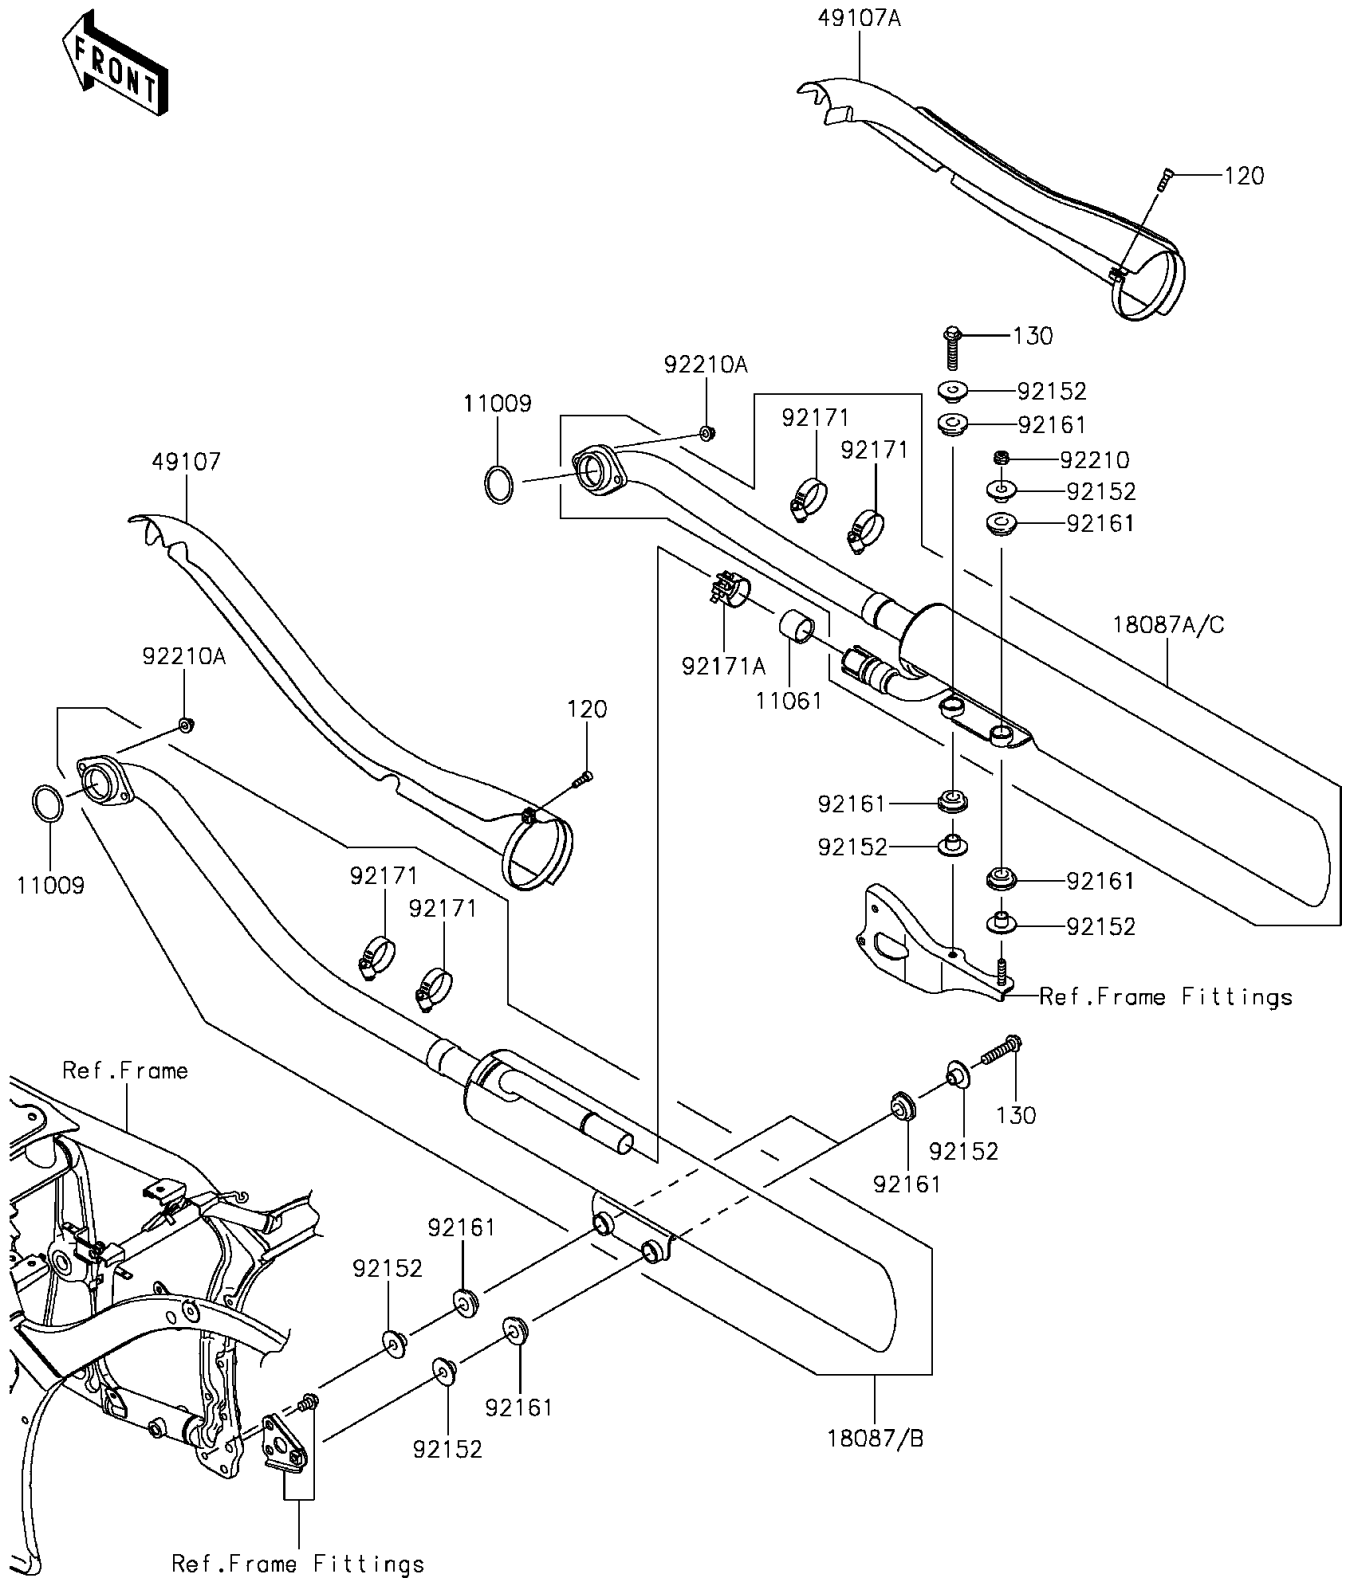

2011 Vulcan® 900 Classic LT PARTS DIAGRAM

Muffler(s)

E1140

2011 Vulcan® 900 Classic LT PARTS LIST

Muffler(s)

ITEM NAME	PART NUMBER	QUANTITY
BOLT-SOCKET,6X20 (Ref # 120)	120CC0620	1
BOLT-FLANGED,8X35 (Ref # 130)	130BB0835	1
GASKET,EXHAUST PIPE HOLDER (Ref # 11009)	11009-1856	1
GASKET,MUFFLER JOINT (Ref # 11061)	11061-0207	1
MUFFLER,FR (Ref # 18087)	18087-0143	1
MUFFLER,RR (Ref # 18087A)	18087-0144	1
COVER-EXHAUST PIPE,FR (Ref # 49107)	49107-0087	1
COVER-EXHAUST PIPE,RR (Ref # 49107A)	49107-0106	1
COLLAR,8.8X12X10.6 (Ref # 92152)	92152-0082	1
DAMPER (Ref # 92161)	92161-0135	1
CLAMP (Ref # 92171)	92171-0059	1
CLAMP (Ref # 92171A)	92171-0593	1
NUT,FLANGED,8MM (Ref # 92210)	92210-0004	1
NUT,CAP,8MM (Ref # 92210A)	92210-1132	1