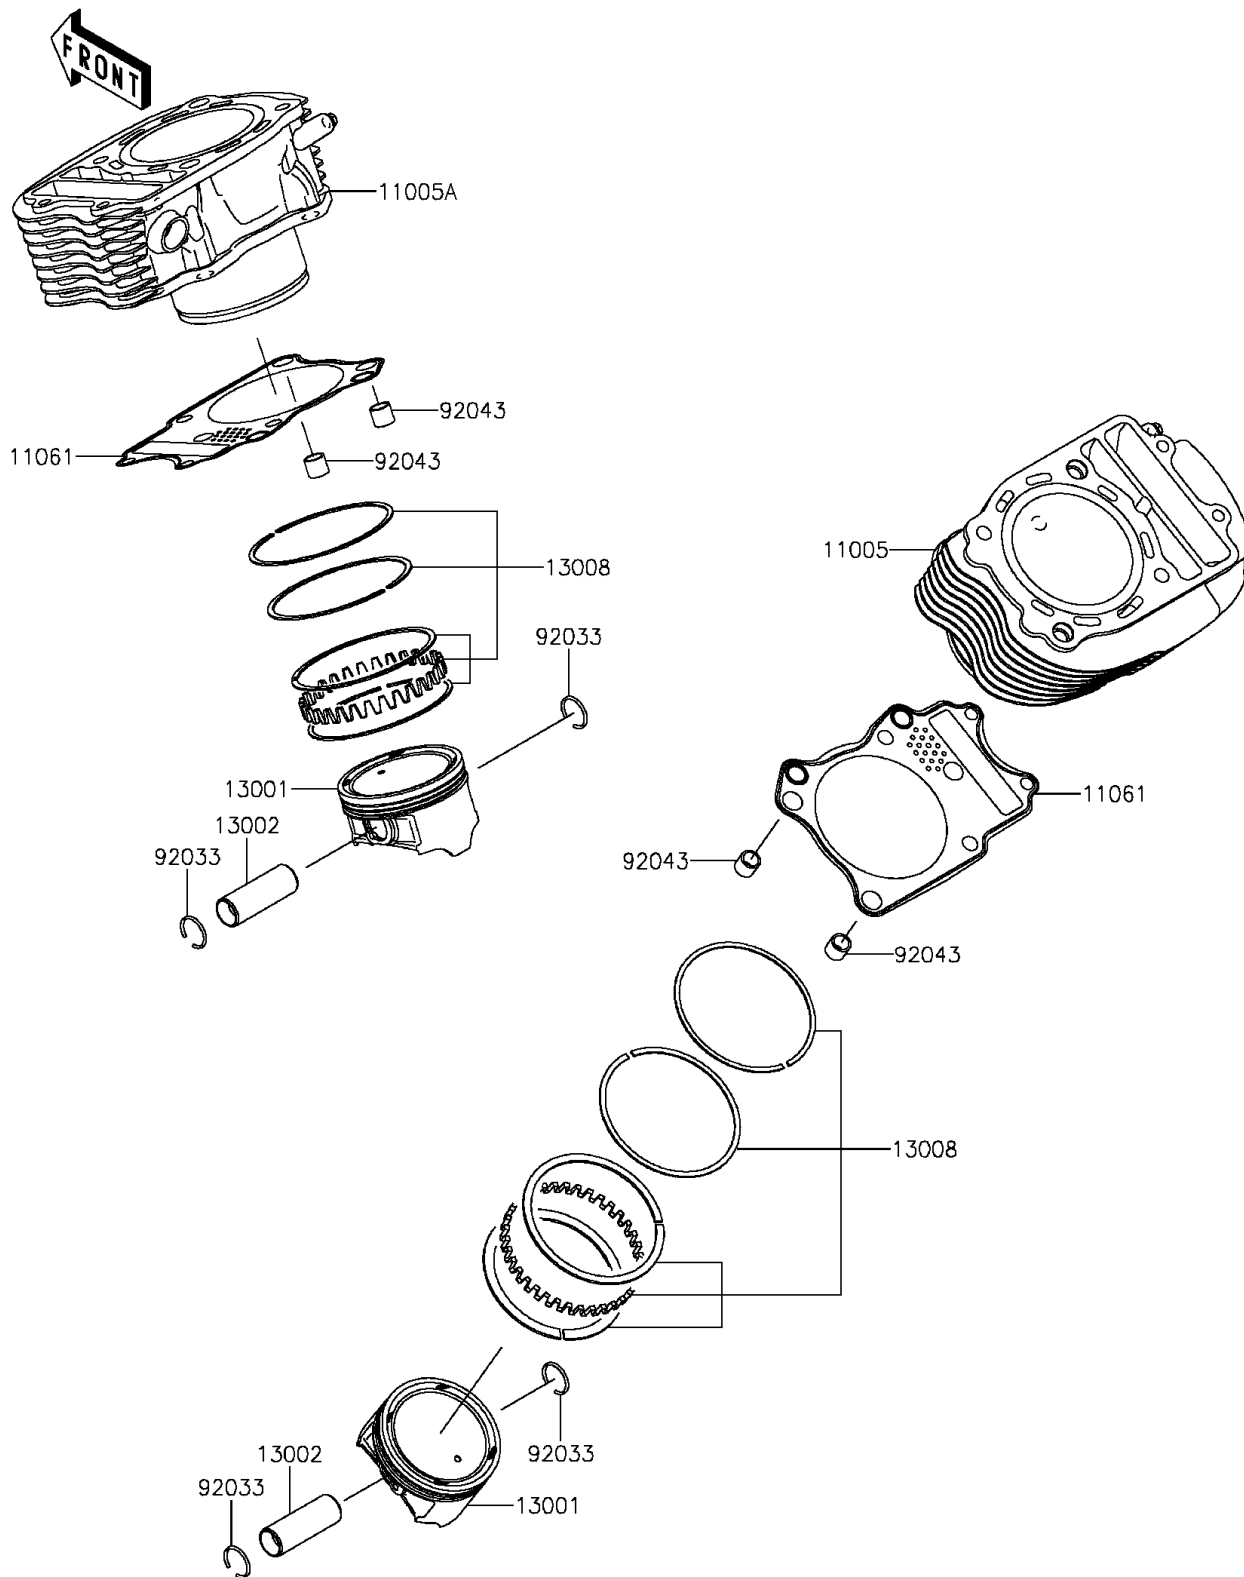

2011 Vulcan® 900 Classic LT PARTS DIAGRAM

Cylinder/Piston(s)

E1120

2011 Vulcan® 900 Classic LT PARTS LIST

Cylinder/Piston(s)

ITEM NAME	PART NUMBER	QUANTITY
CYLINDER-ENGINE,RR (Ref # 11005)	11005-0062	1
CYLINDER-ENGINE,FR (Ref # 11005A)	11005-0085	1
GASKET,CYLINDER BASE (Ref # 11061)	11061-0284	1
PISTON-ENGINE (Ref # 13001)	13001-0067	1
PIN-PISTON (Ref # 13002)	13002-0011	1
RING-SET-PISTON (Ref # 13008)	13008-0021	1
RING-SNAP (Ref # 92033)	92033-1188	1
PIN,11X14X12.3 (Ref # 92043)	92043-1266	1