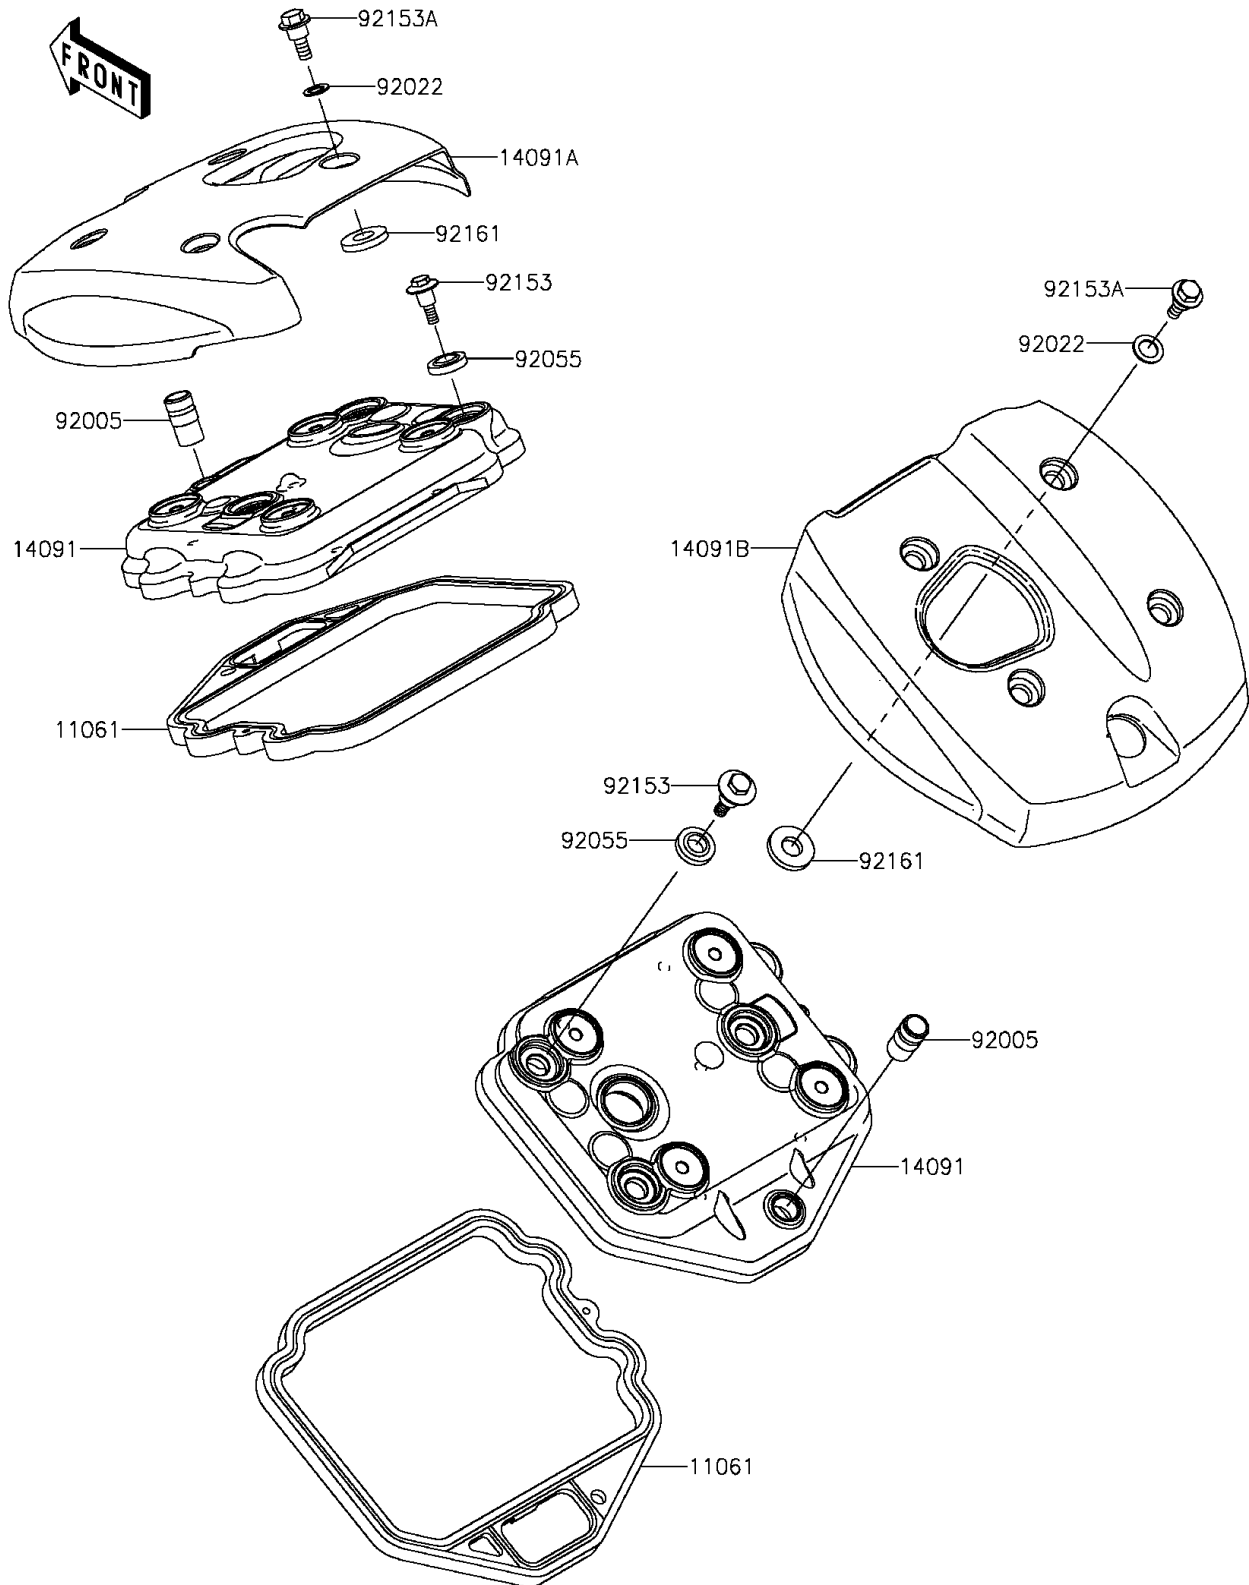

2011 Vulcan® 900 Classic LT PARTS DIAGRAM

Cylinder Head Cover

E1112

2011 Vulcan® 900 Classic LT PARTS LIST

Cylinder Head Cover

ITEM NAME	PART NUMBER	QUANTITY
GASKET,HEAD COVER (Ref # 11061)	11061-0261	1
COVER,HEAD (Ref # 14091)	14091-0506	1
COVER,TOP,FR (Ref # 14091A)	14091-0507	1
COVER,TOP,RR (Ref # 14091B)	14091-0508	1
FITTING (Ref # 92005)	92005-0052	1
WASHER,10.2X16X1 (Ref # 92022)	92022-1829	1
RING-O,HEAD COVER BOLT (Ref # 92055)	92055-1352	1
BOLT,HEAD COVER (Ref # 92153)	92153-0793	1
BOLT,FLANGED,6X19 (Ref # 92153A)	92153-1400	1
DAMPER (Ref # 92161)	92161-0366	1