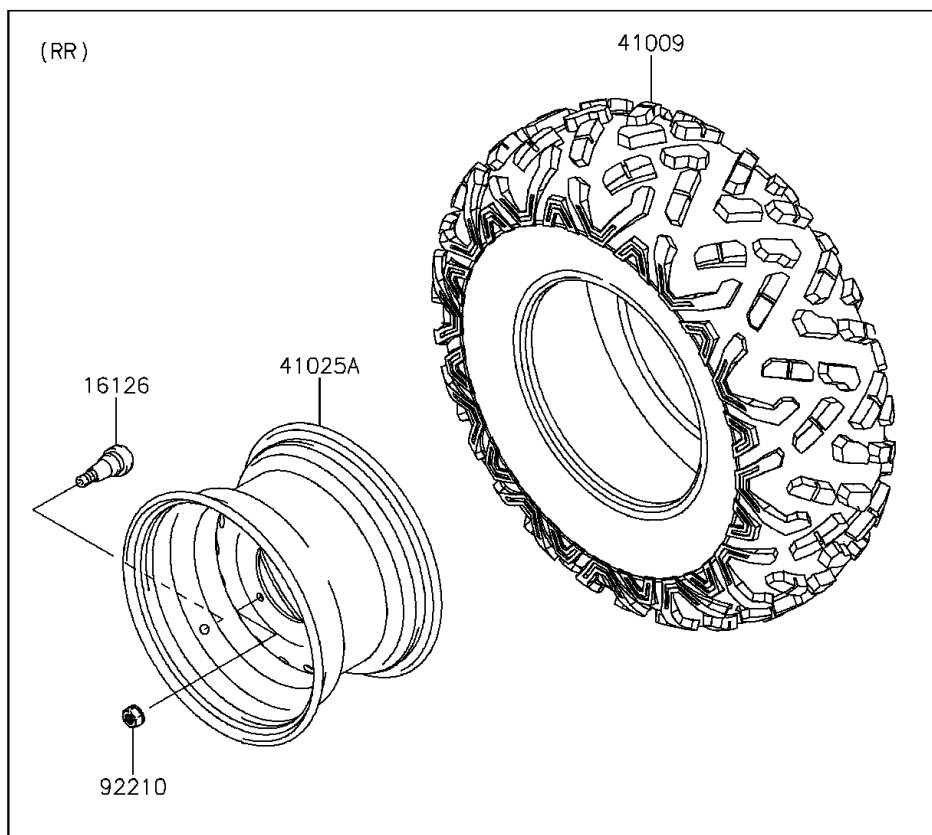

2011 Mule™ 610 4x4 XC Realtree APG HD® PARTS DIAGRAM

Wheels/Tires

F2210

2011 Mule™ 610 4x4 XC Realtree APG HD® PARTS LIST

Wheels/Tires

| ITEM NAME | PART NUMBER | QUANTITY |
|---|----------------|----------|
| VALVE (Ref # 16126) | 16126-4001 | 1 |
| TIRE,26X9.00R12 6PLY,BIGHORN2 (Ref # 41009) | 41009-0511 | 1 |
| RIM,FR,12X7.5AT,F.S.BLACK (Ref # 41025) | 41025-7505-397 | 1 |
| RIM,RR,12X7.5AT,F.S.BLACK (Ref # 41025A) | 41025-7506-397 | 1 |
| NUT,LOCK,10MM (Ref # 92210) | 92210-1204 | 1 |