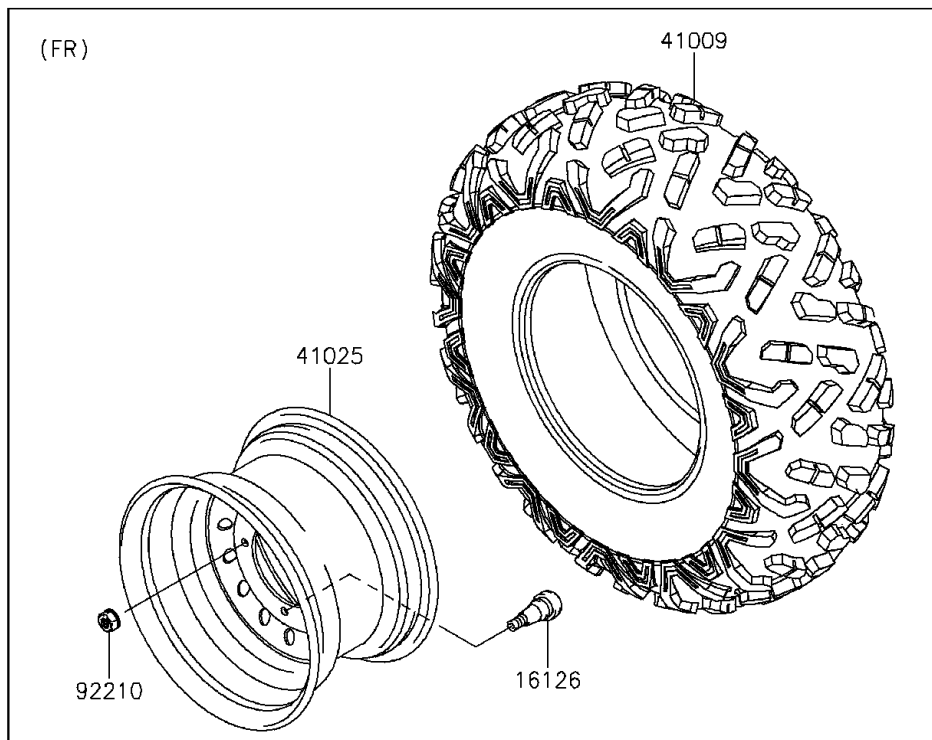

2011 Mule™ 610 4x4 XC Realtree APG HD® PARTS DIAGRAM

Wheels/Tires

F2210

2011 Mule™ 610 4x4 XC Realtree APG HD® PARTS LIST

Wheels/Tires

| ITEM NAME | PART NUMBER | QUANTITY |
|---|----------------|----------|
| VALVE (Ref # 16126) | 16126-4001 | 1 |
| TIRE,26X9.00R12 6PLY,BIGHORN2 (Ref # 41009) | 41009-0511 | 1 |
| RIM,FR,12X7.5AT,F.S.BLACK (Ref # 41025) | 41025-7505-397 | 1 |
| RIM,RR,12X7.5AT,F.S.BLACK (Ref # 41025A) | 41025-7506-397 | 1 |
| NUT,LOCK,10MM (Ref # 92210) | 92210-1204 | 1 |