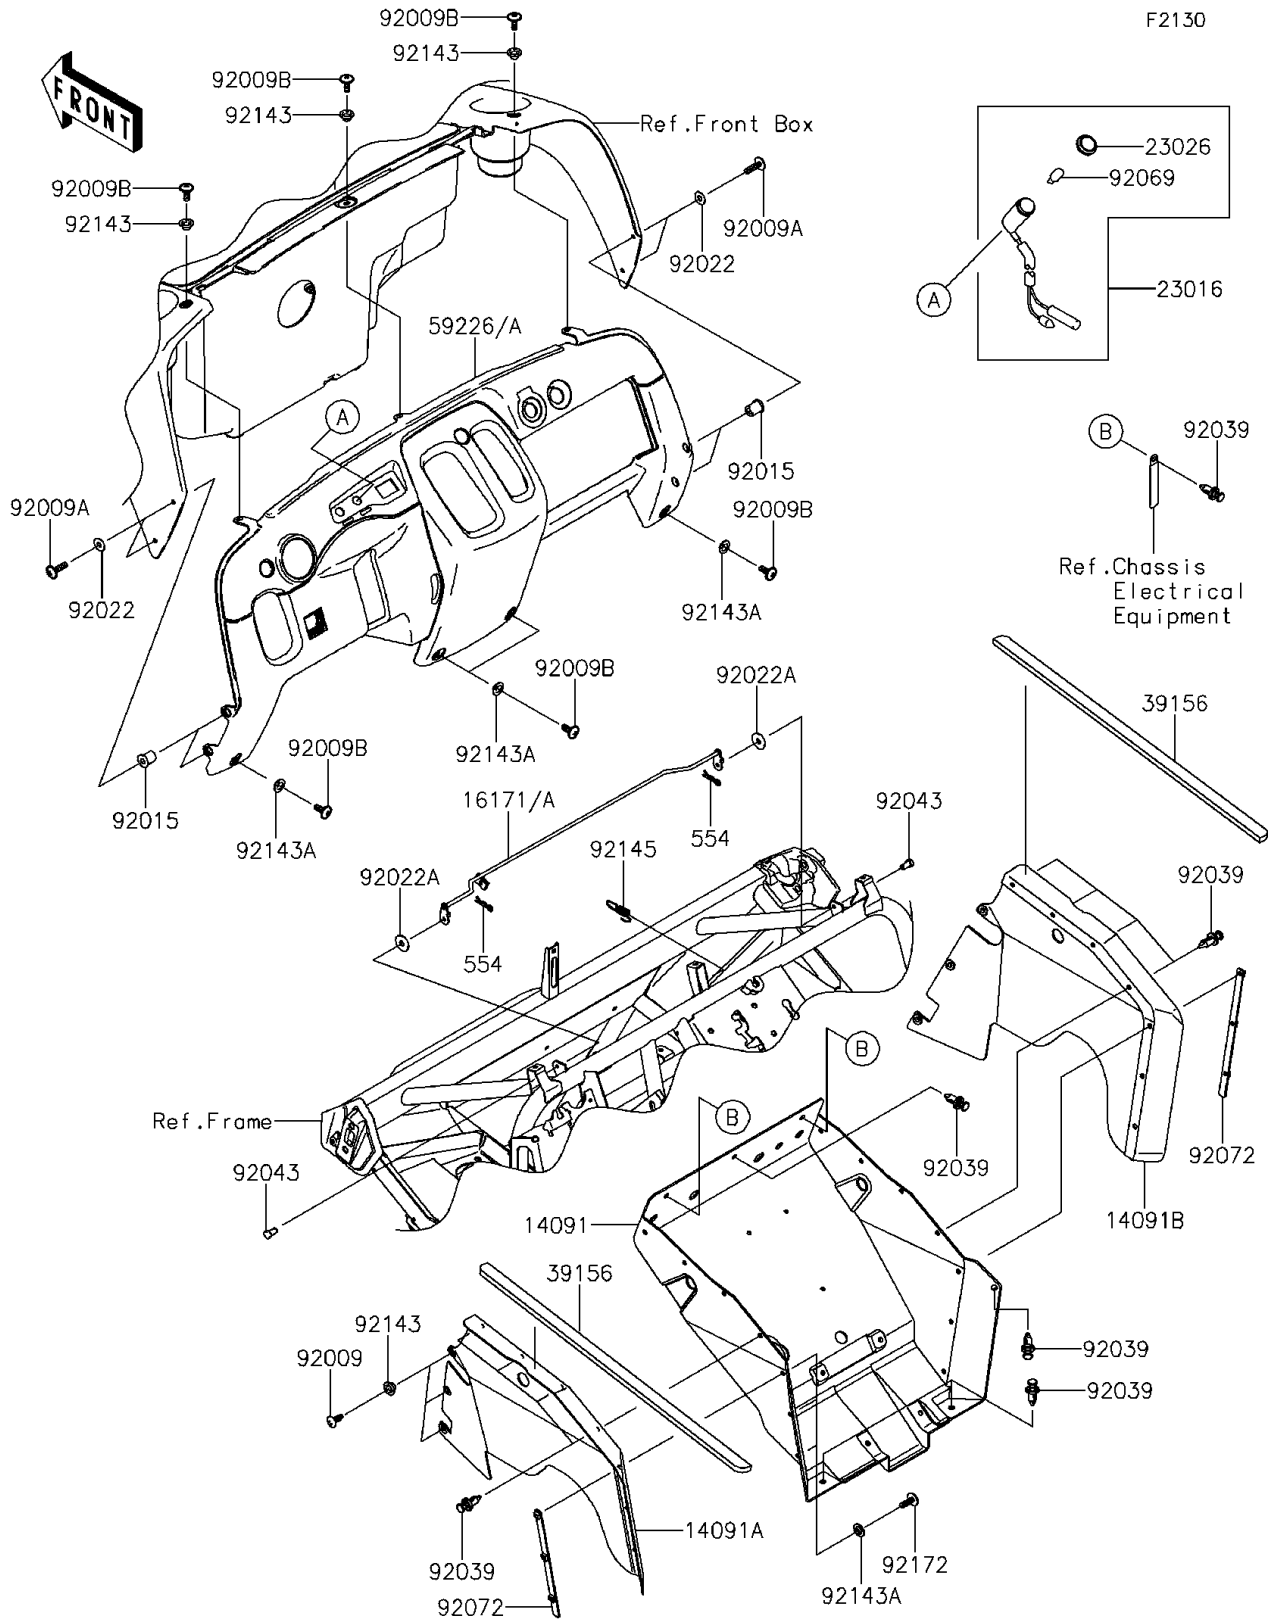

## 2011 Mule™ 610 4x4 XC Realtree APG HD® PARTS DIAGRAM

Frame Fittings(Front)

## 2011 Mule™ 610 4x4 XC Realtree APG HD® PARTS LIST

Frame Fittings(Front)

ITEM NAME	PART NUMBER	QUANTITY
PIN-SNAP (Ref # 554)	554DA0600	1
COVER,FLOOR,CNT (Ref # 14091)	14091-0408	1
COVER,FLOOR,SIDE,LH (Ref # 14091A)	14091-0424	1
COVER,FLOOR,SIDE,RH (Ref # 14091B)	14091-0425	1
LINK,HOOD (Ref # 16171A)	16171-7501	1
LAMP-ASSY,TEMP (Ref # 23016)	23016-1128	1
LENS,TEMP LAMP (Ref # 23026)	23026-1157	1
PAD (Ref # 39156)	39156-0071	1
PANEL-CONTROL,CAMOUFLAGE (Ref # 59226)	59226-0009-16P	1
SCREW,TAPPING,6X16 (Ref # 92009)	92009-1166	1
SCREW,6X22,BLACK (Ref # 92009A)	92009-1256	1
SCREW,6X16 (Ref # 92009B)	92009-1621	1
NUT (Ref # 92015)	92015-1700	1
WASHER,6.5X16X1 (Ref # 92022)	92022-1143	1
WASHER,6.5X20X1.6,BLACK (Ref # 92022A)	92022-1346	1
RIVET (Ref # 92039)	92039-1229	1
PIN,6X9 (Ref # 92043)	92043-1626	1
BULB,12V 1.7W,T10 (Ref # 92069)	92069-1059	1
BAND (Ref # 92072)	92072-0042	1
COLLAR (Ref # 92143)	92143-1057	1
COLLAR (Ref # 92143A)	92143-1087	1
SPRING (Ref # 92145)	92145-0215	1
SCREW,6X18 (Ref # 92172)	92172-0002	1