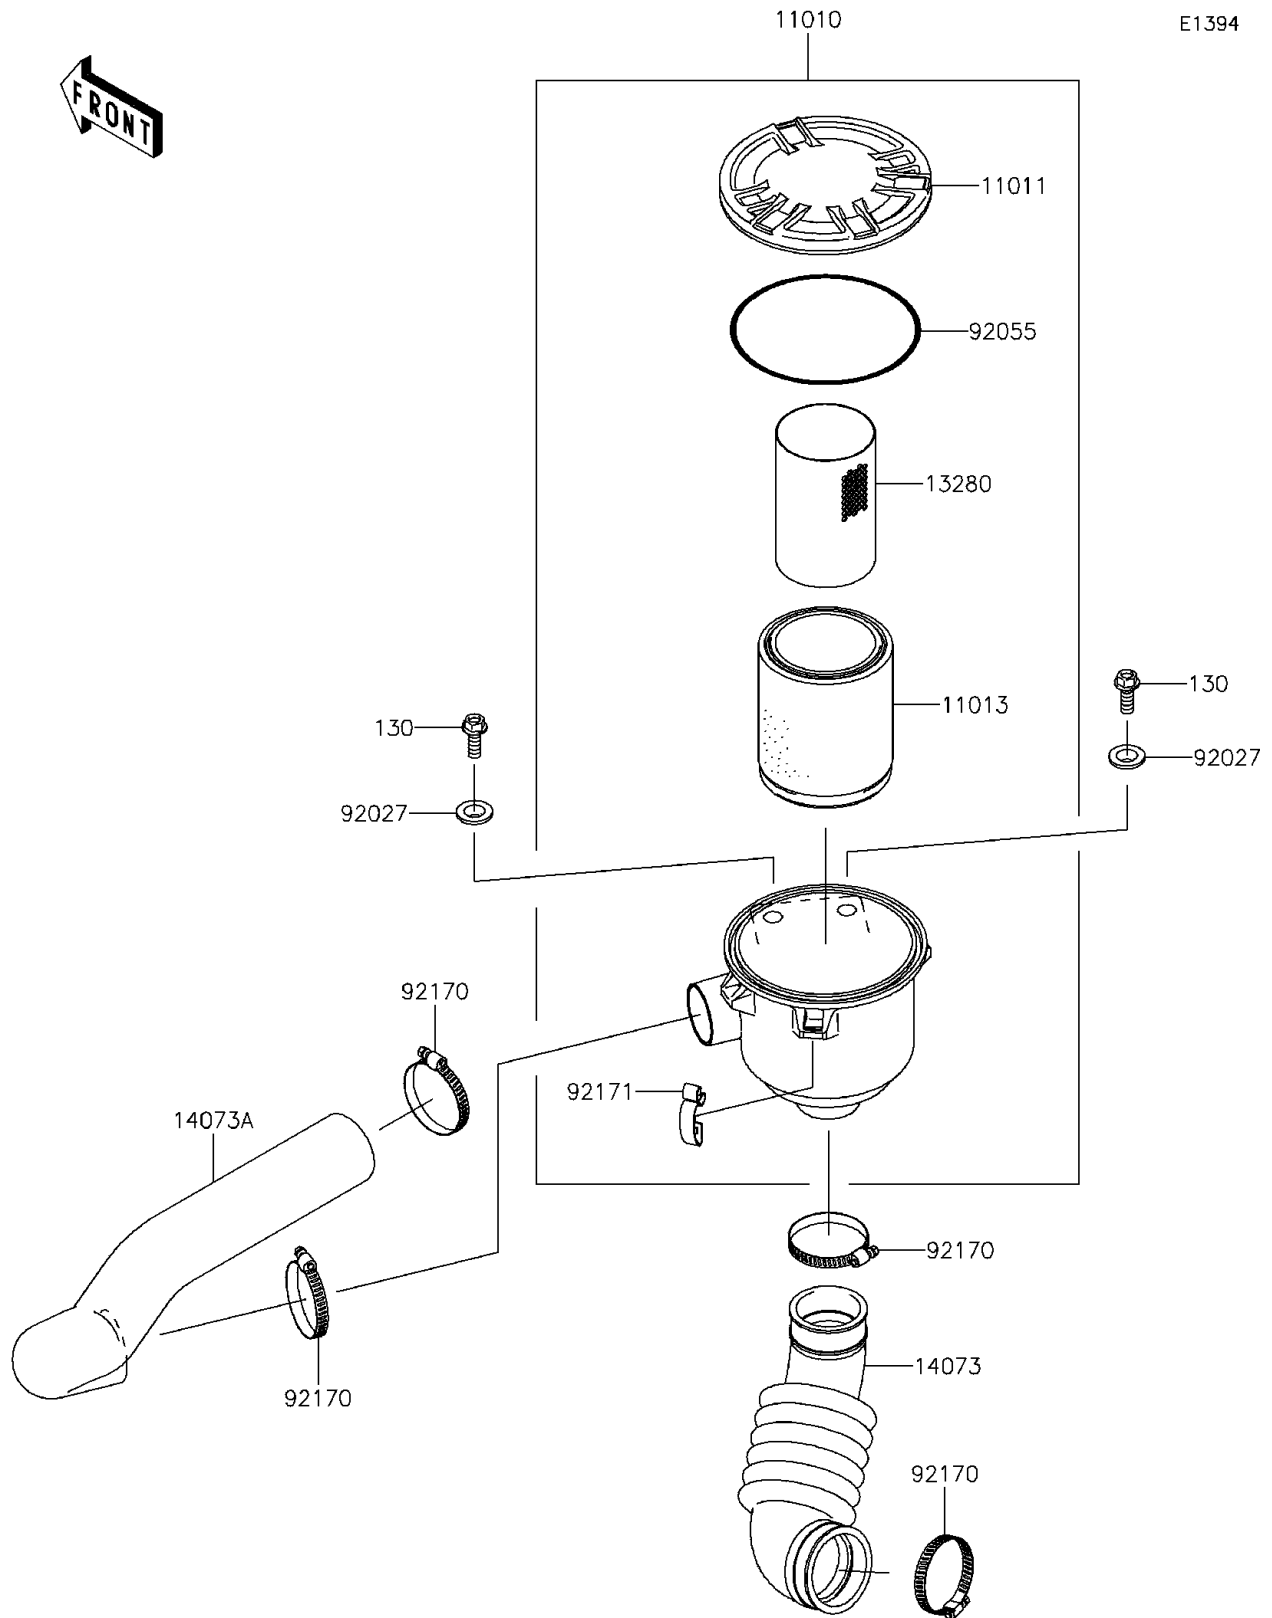

2011 Mule™ 610 4x4 XC Realtree APG HD® PARTS DIAGRAM

Air Cleaner-Belt Converter

E1394

2011 Mule™ 610 4x4 XC Realtree APG HD® PARTS LIST

Air Cleaner-Belt Converter

ITEM NAME	PART NUMBER	QUANTITY
BOLT-FLANGED,8X22 (Ref # 130)	130BB0822	1
FILTER-ASSY-AIR (Ref # 11010)	11010-0172	1
CASE-AIR FILTER,CAP (Ref # 11011)	11011-0135	1
ELEMENT-AIR FILTER (Ref # 11013)	11013-0037	1
HOLDER (Ref # 13280)	13280-0312	1
DUCT,AIR FILTER-CASE (Ref # 14073)	14073-0061	1
DUCT,BAR-AIR FILTER (Ref # 14073A)	14073-0080	1
COLLAR (Ref # 92027)	92027-1354	1
RING-O,122X4 (Ref # 92055)	92055-0167	1
CLAMP (Ref # 92170)	92170-1674	1
CLAMP (Ref # 92171)	92171-0225	1