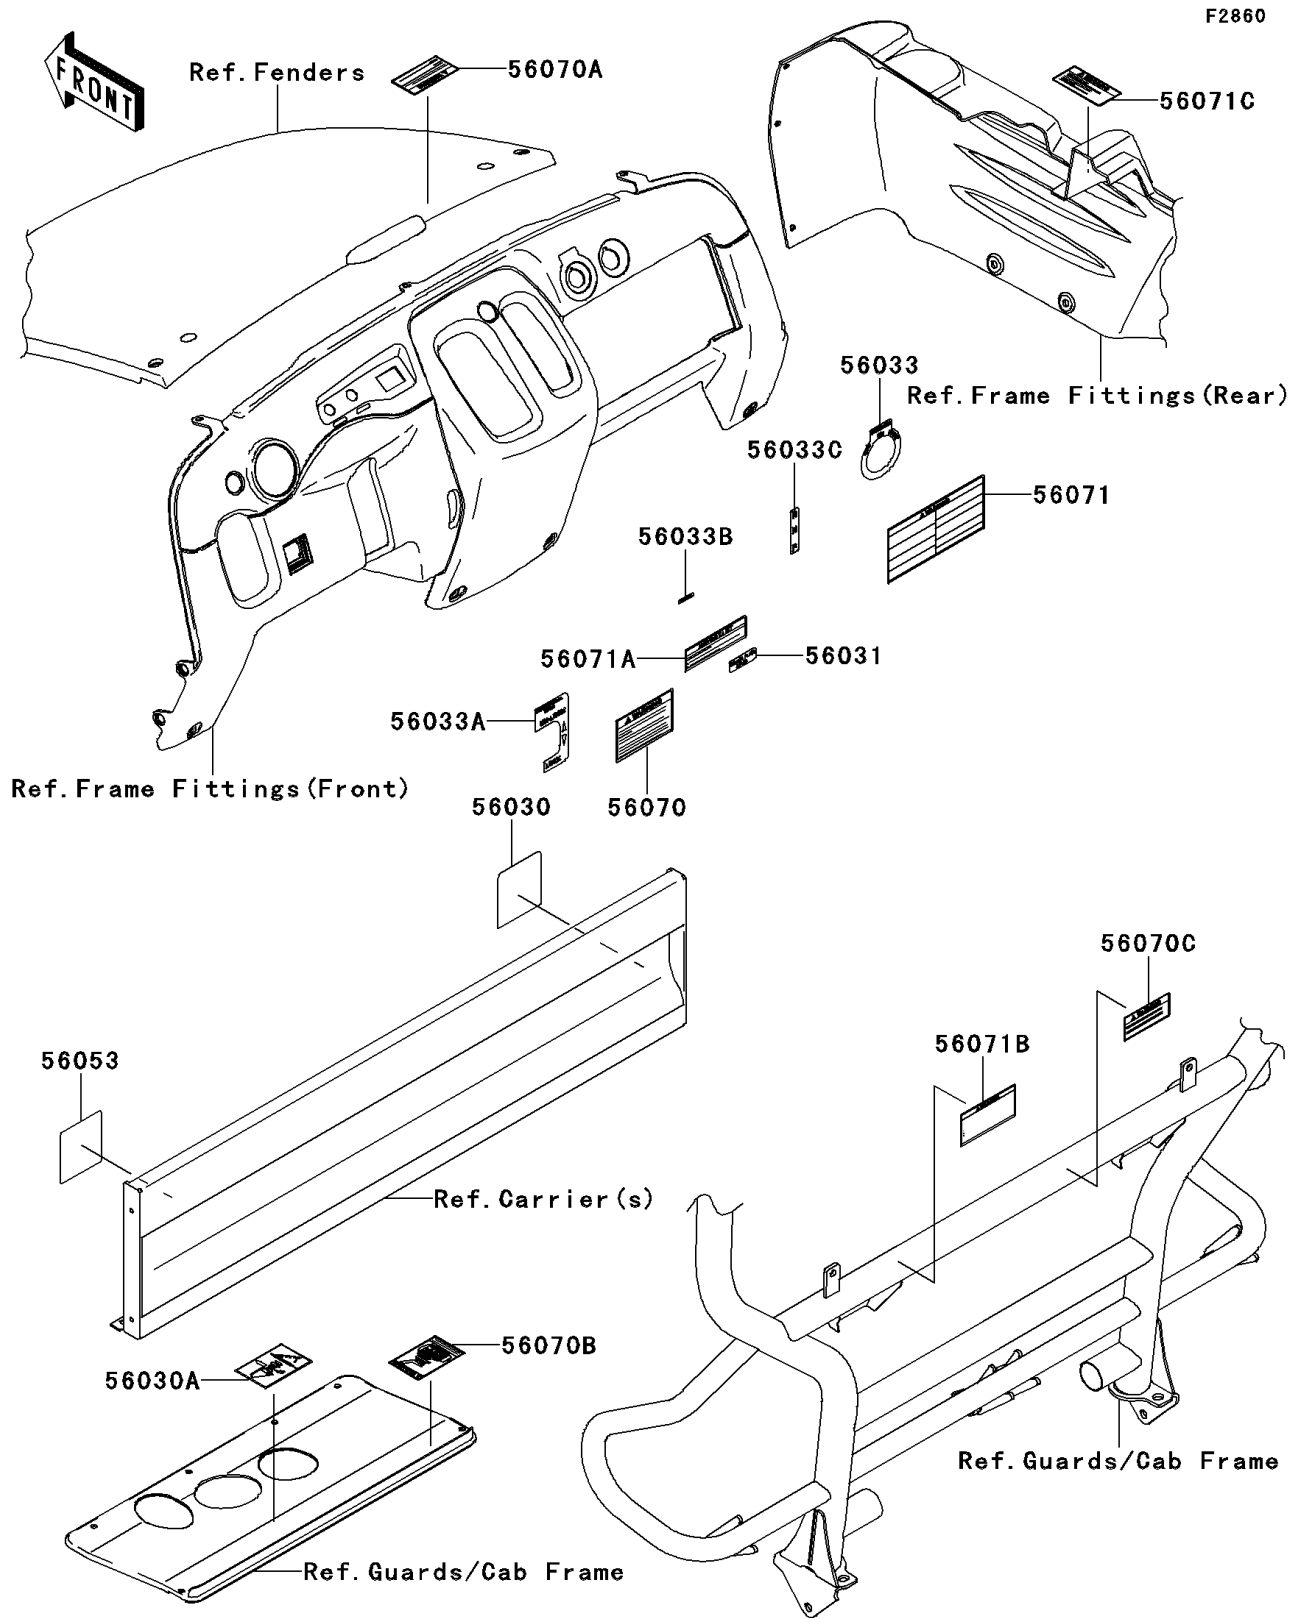

2011 MULE™ 600 PARTS DIAGRAM

Labels

2011 MULE™ 600 PARTS LIST

Labels

ITEM NAME	PART NUMBER	QUANTITY
LABEL,CARRIER HOOK OPERATION (Ref # 56030)	56030-0081	1
LABEL,OIL GAUGE (Ref # 56030A)	56030-0096	1
LABEL-MANUAL,BRAKE FLUID LEVEL (Ref # 56031)	56031-1818	1
LABEL-MANUAL,IGNITION (Ref # 56033)	56033-0051	1
LABEL-MANUAL,DIFF LOCK (Ref # 56033A)	56033-0053	1
LABEL-MANUAL,PARKING (Ref # 56033B)	56033-0055	1
LABEL-MANUAL,SHIFT (Ref # 56033C)	56033-0062	1
LABEL-SPECIFICATION,TIRE&LOAD (Ref # 56053)	56053-0505	1
LABEL-WARNING,OFF-HIGHWAY (Ref # 56070)	56070-0050	1
LABEL-WARNING,BONNET OPERATION (Ref # 56070A)	56070-0053	1
LABEL-WARNING,HOT SURFACES (Ref # 56070B)	56070-1125	1
LABEL-WARNING,BED RAISED (Ref # 56070C)	56070-7515	1
LABEL-WARNING,GENERAL (Ref # 56071)	56071-0101	1
LABEL-WARNING,SHIFT NOTICE (Ref # 56071A)	56071-0132	1
LABEL-WARNING,GASOLINE (Ref # 56071B)	56071-0134	1
LABEL-WARNING,GASOLINE (Ref # 56071C)	56071-7501	1