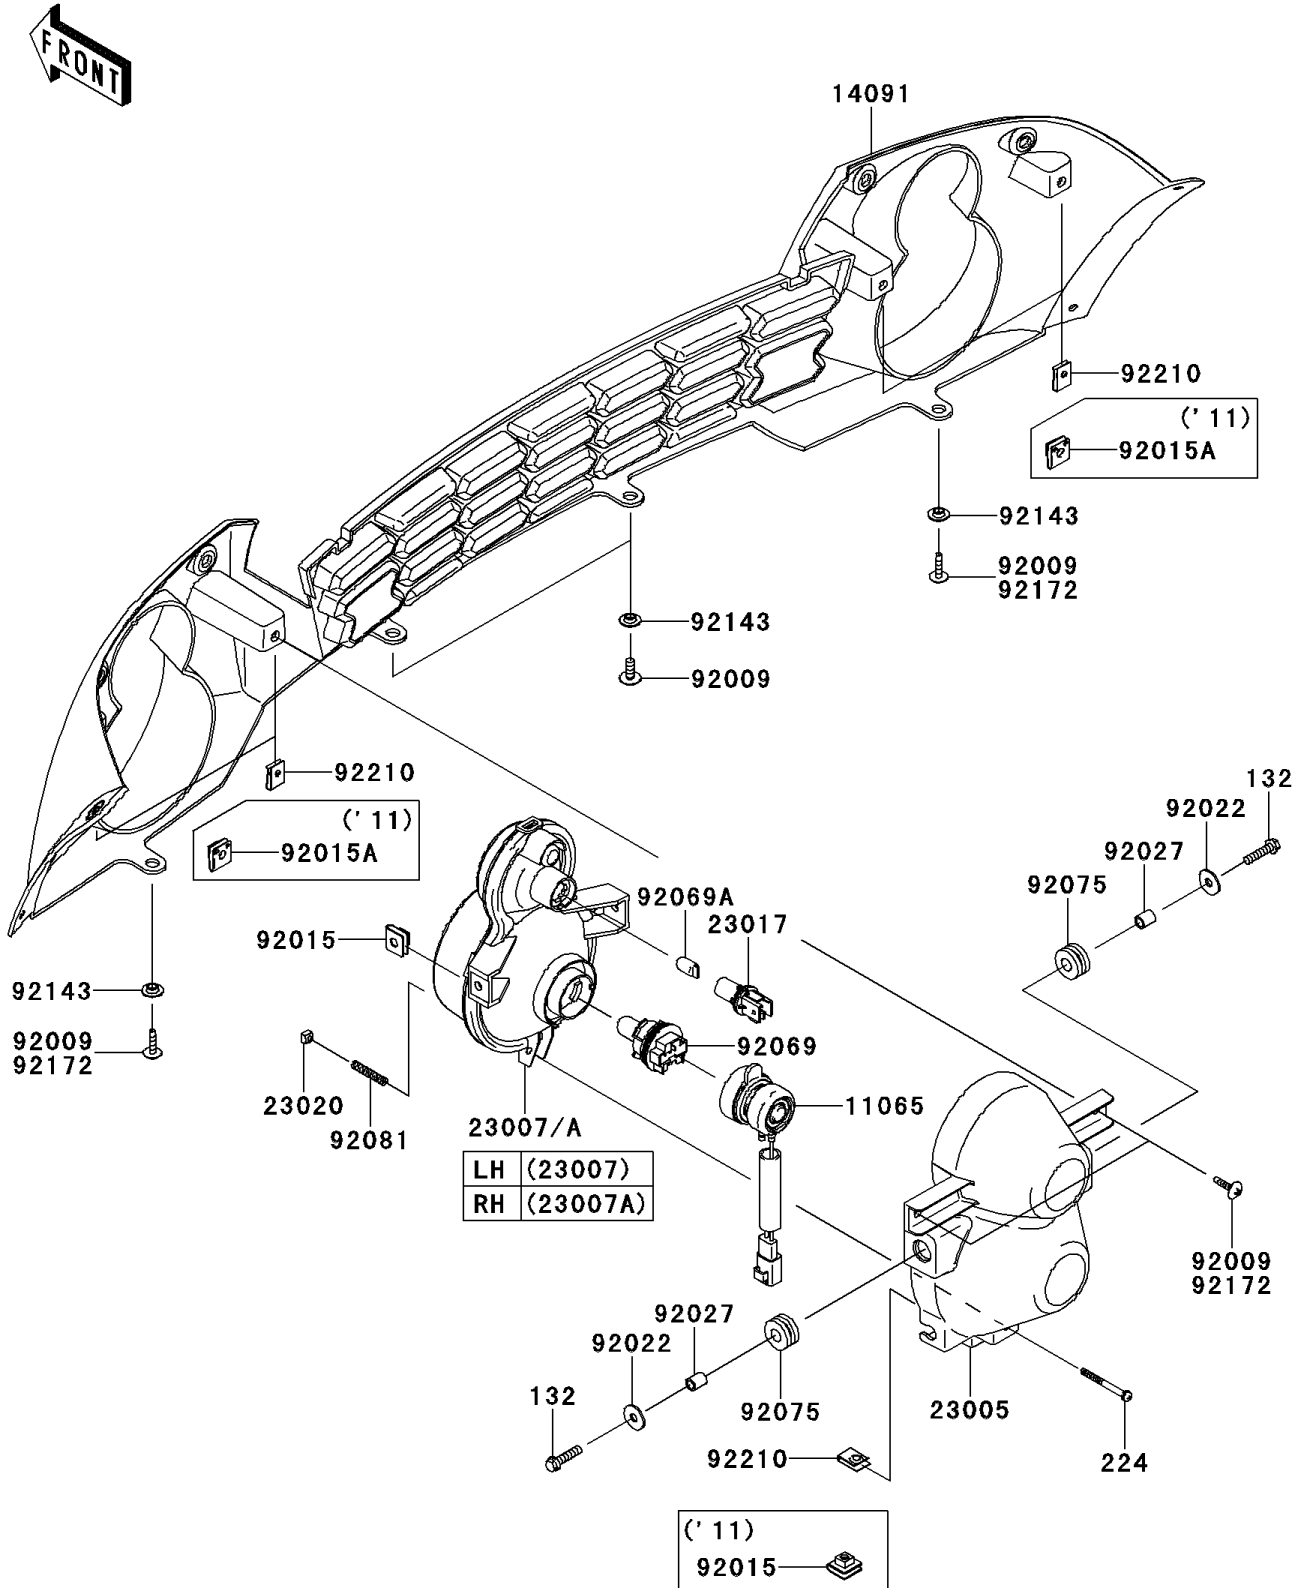

2011 MULE™ 600 PARTS DIAGRAM

Headlight(s)

F2710

2011 MULE™ 600 PARTS LIST

Headlight(s)

ITEM NAME	PART NUMBER	QUANTITY
BOLT-FLANGED-SMALL,6X25 (Ref # 132)	132BA0625	1
SCREW-PAN-WP-CROS,4X45 (Ref # 224)	224AA0445	1
CAP,HEAD LAMP (Ref # 11065)	11065-0104	1
COVER,FRONT GRILLE,F.BLACK (Ref # 14091)	14091-0342-6Z	1
BODY-COMP-HEAD LAMP (Ref # 23005)	23005-0005	1
LENS-COMP,HEAD LAMP,LH (Ref # 23007)	23007-0047	1
LENS-COMP,HEAD LAMP,RH (Ref # 23007A)	23007-0048	1
SOCKET,HEAD LAMP (Ref # 23017)	23017-0002	1
NUT,4MM,FOCUS ADJUST (Ref # 23020)	23020-018	1
SCREW,6X16 (Ref # 92009)	92009-1621	1
NUT,6MM (Ref # 92015)	92015-1094	1
NUT,CLAMP,6MM (Ref # 92015A)	92015-1678	1
WASHER,6.5X20X1.6 (Ref # 92022)	92022-125	1
COLLAR,6.8X10X12 (Ref # 92027)	92027-162	1
BULB,12V 30/30W (Ref # 92069)	92069-0012	1
BULB,12V 5W (Ref # 92069A)	92069-0013	1
DAMPER (Ref # 92075)	92075-1690	1
SPRING,FOCUS ADJUST (Ref # 92081)	92081-1896	1
COLLAR (Ref # 92143)	92143-1087	1